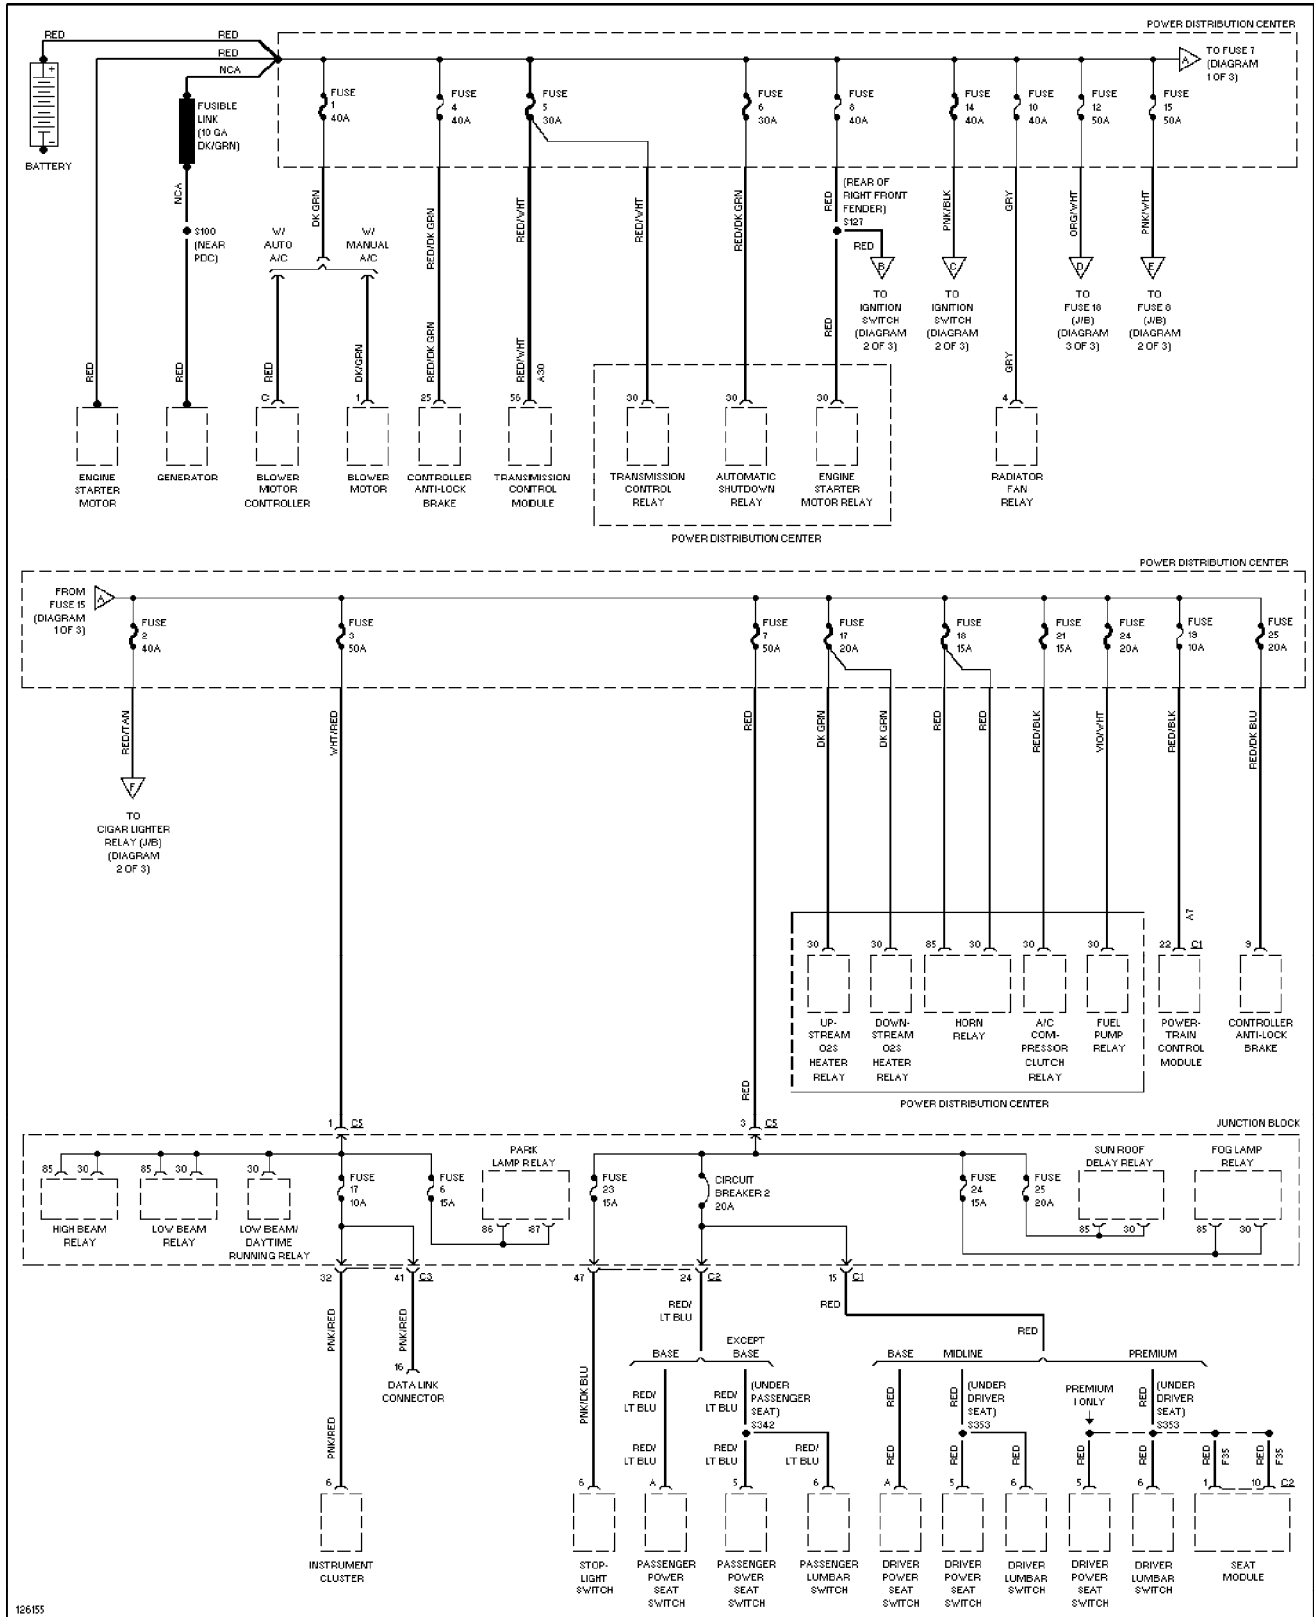

SYSTEM WIRING DIAGRAMS

Power Distribution Circuit (1 of 3) (p. 32)

2000 Jeep Grand Cherokee