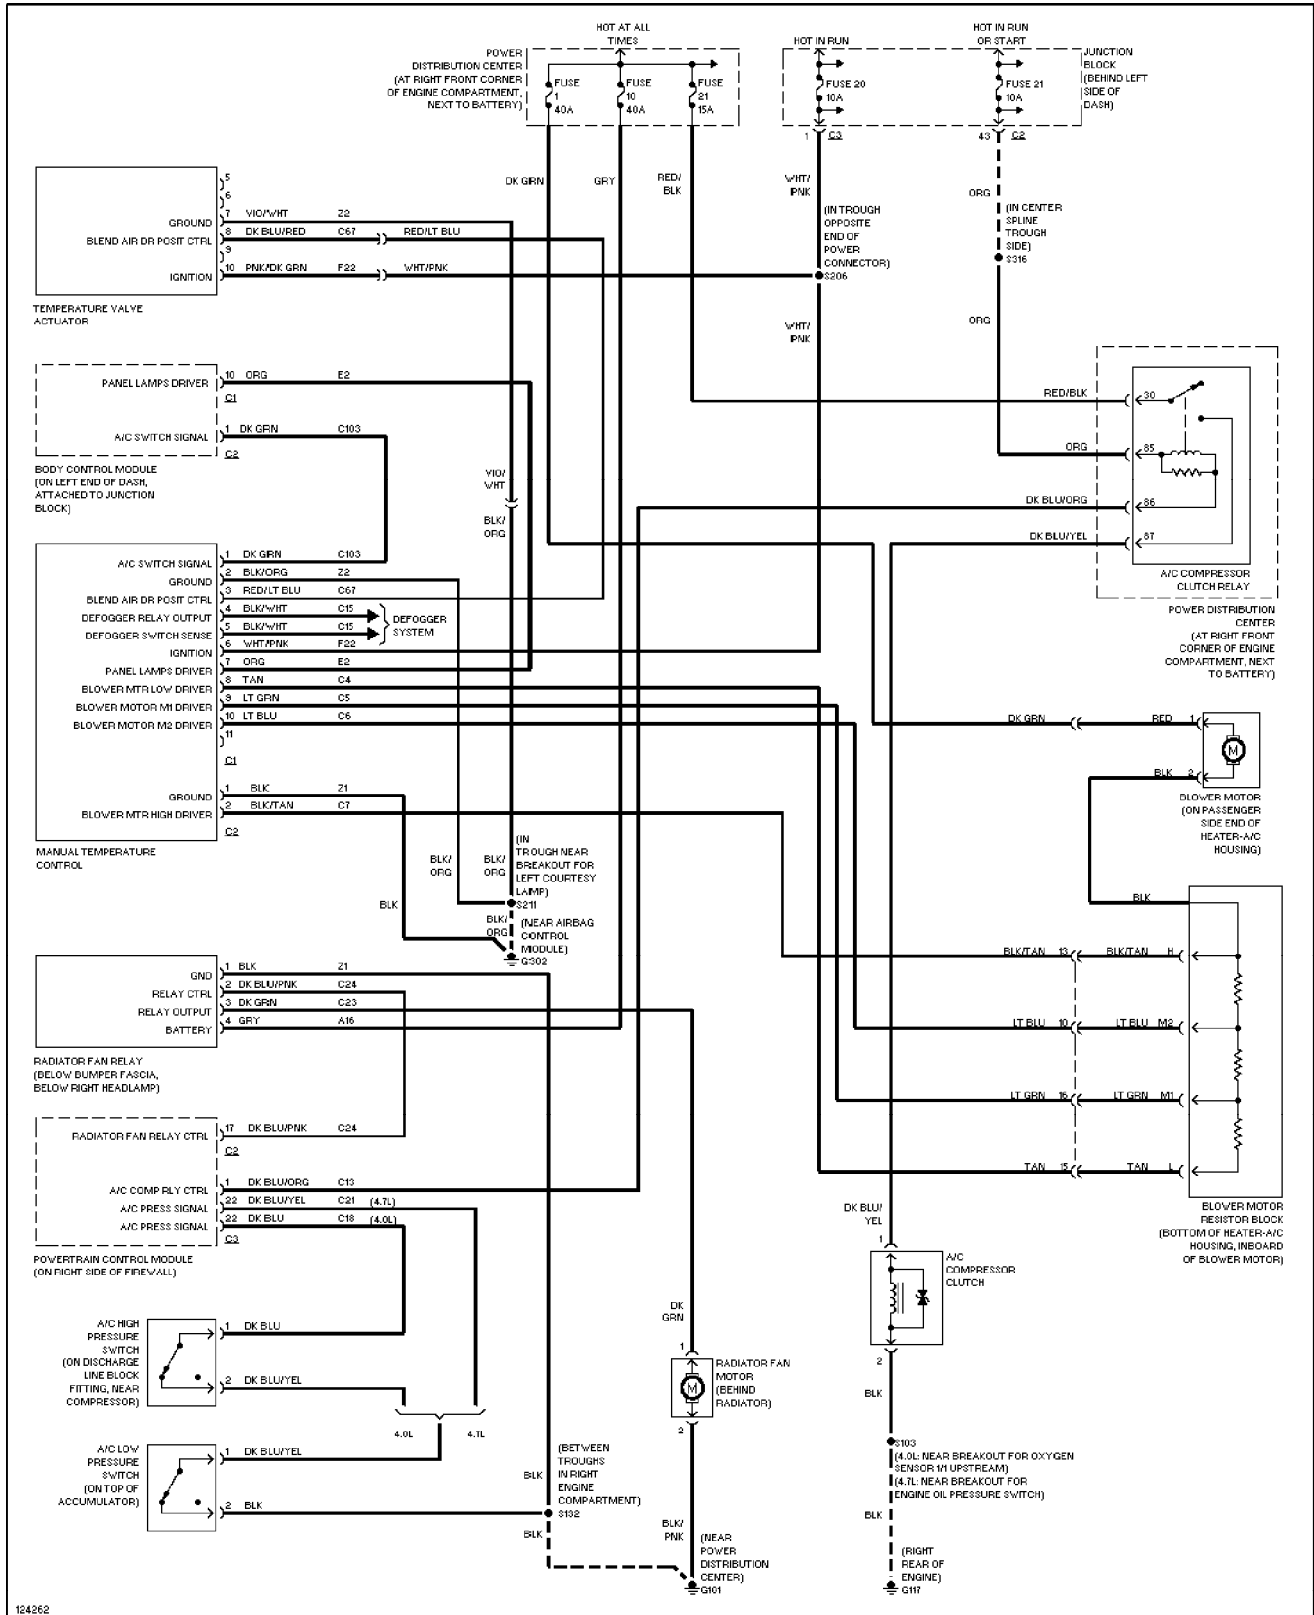

SYSTEM WIRING DIAGRAMS

Automatic A/C Circuit 2000 Jeep Grand Cherokee

CDR@WP.PL

SYSTEM WIRING DIAGRAMS

Manual A/C Circuit (p. 2)

2000 Jeep Grand Cherokee

SYSTEM WIRING DIAGRAMS

Anti-lock Brake Circuits (p. 3)