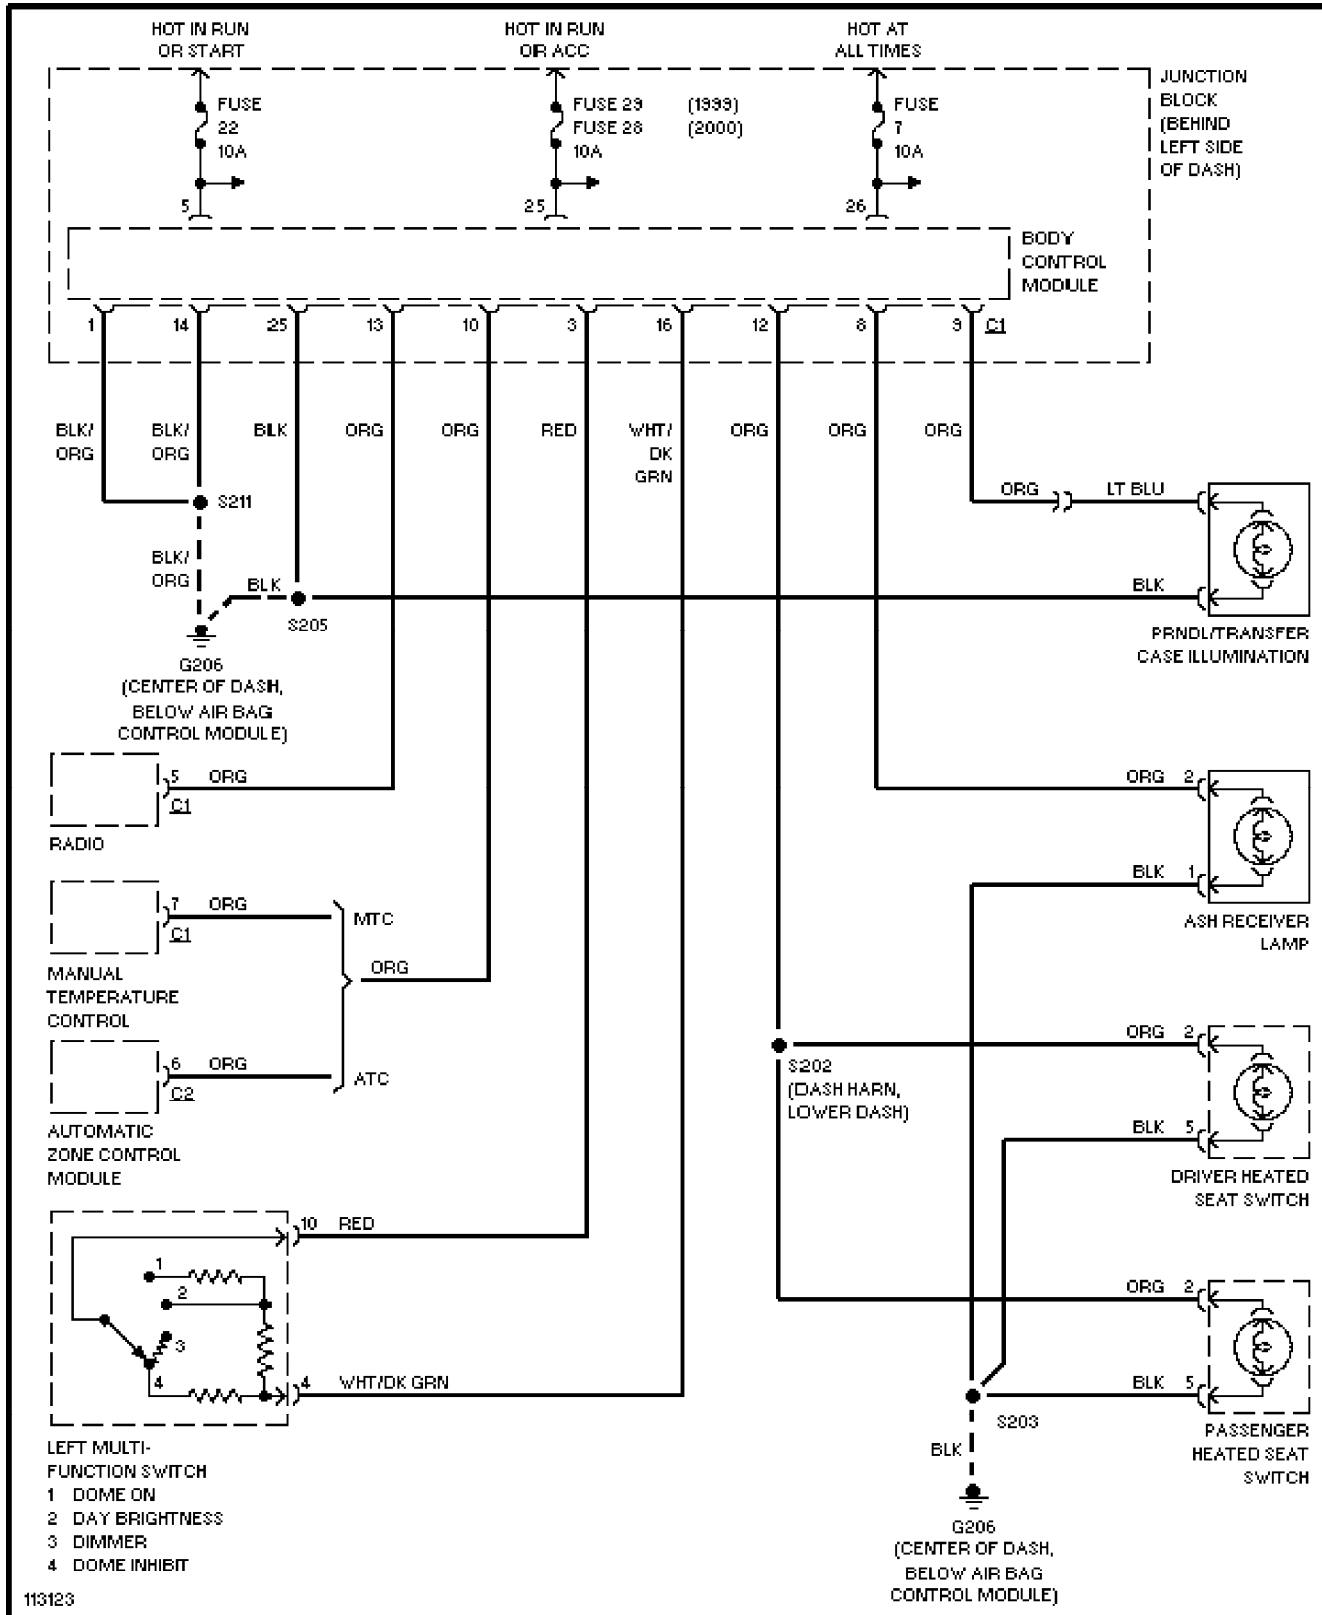

SYSTEM WIRING DIAGRAMS

Instrument Illumination Circuit (p. 29)

2000 Jeep Grand Cherokee