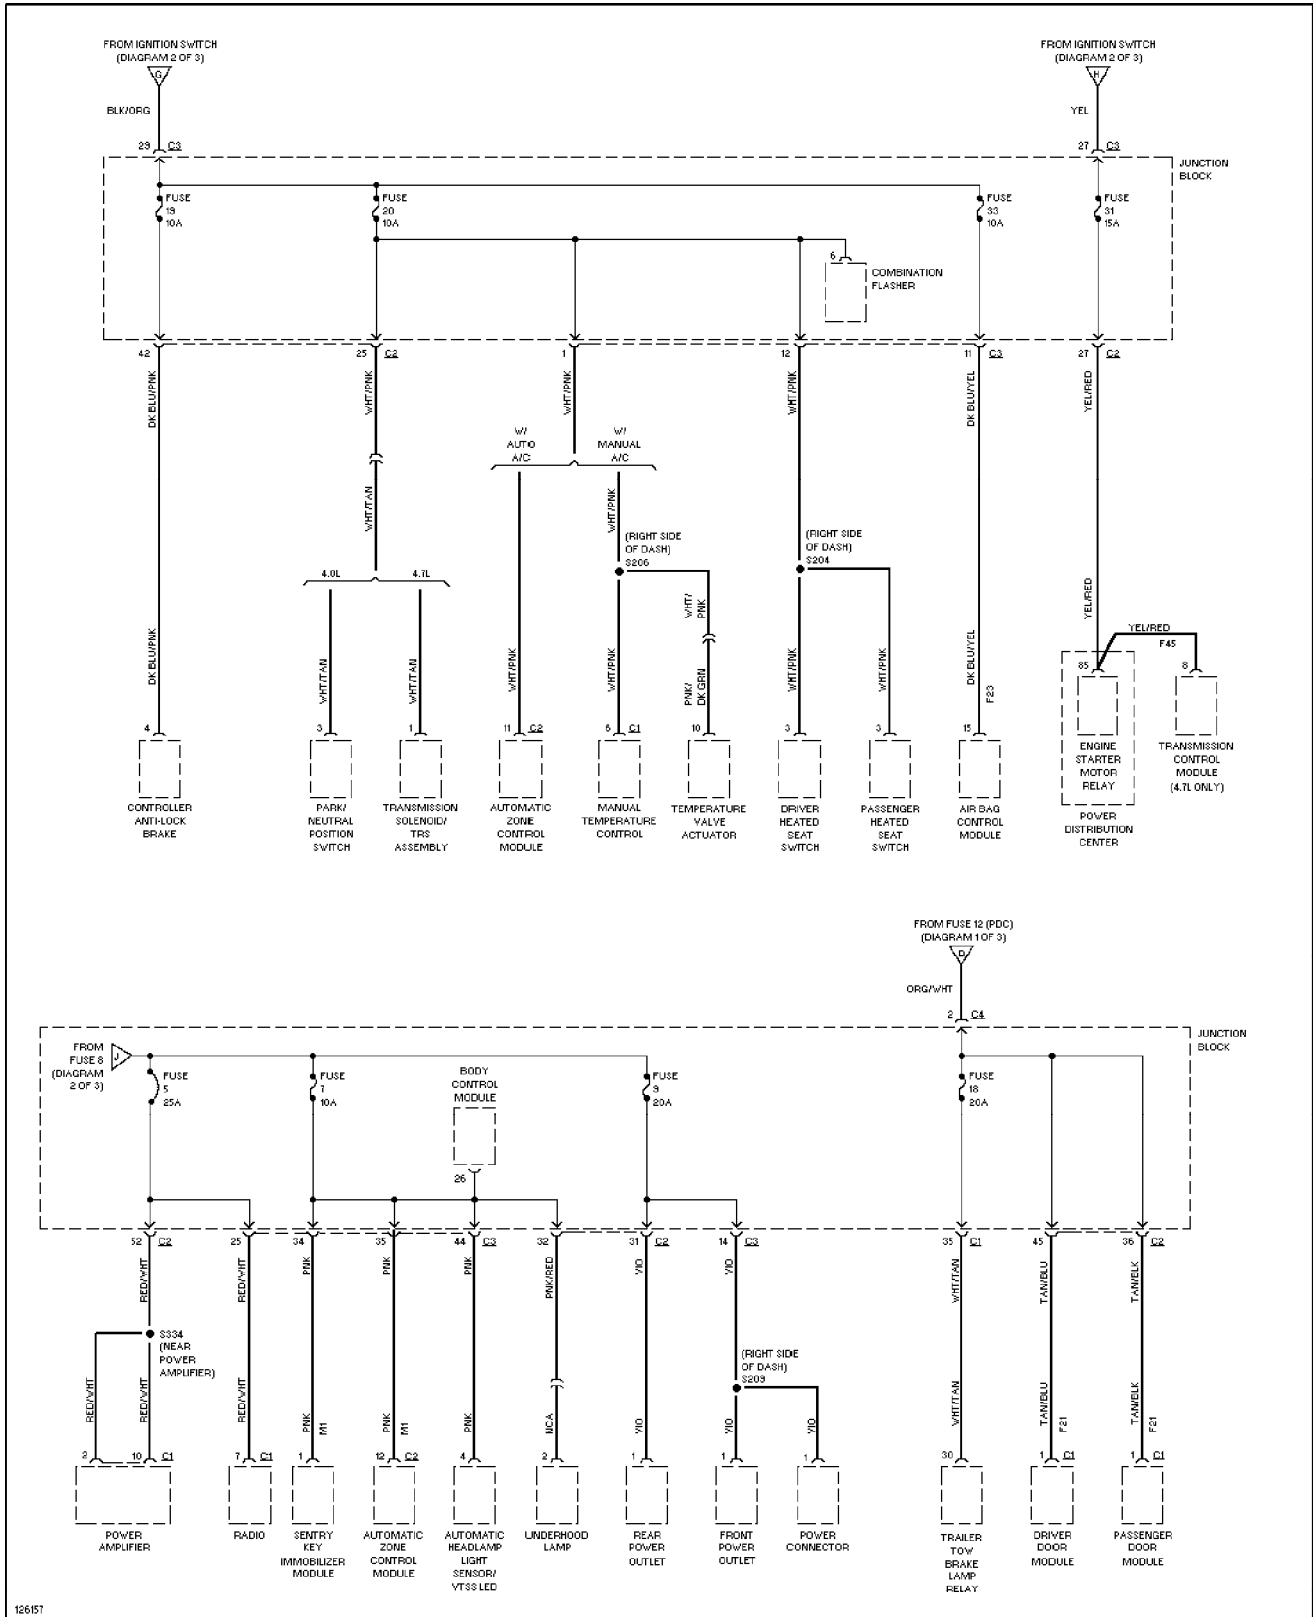

SYSTEM WIRING DIAGRAMS

Power Distribution Circuit (3 of 3) (p. 34)

2000 Jeep Grand Cherokee