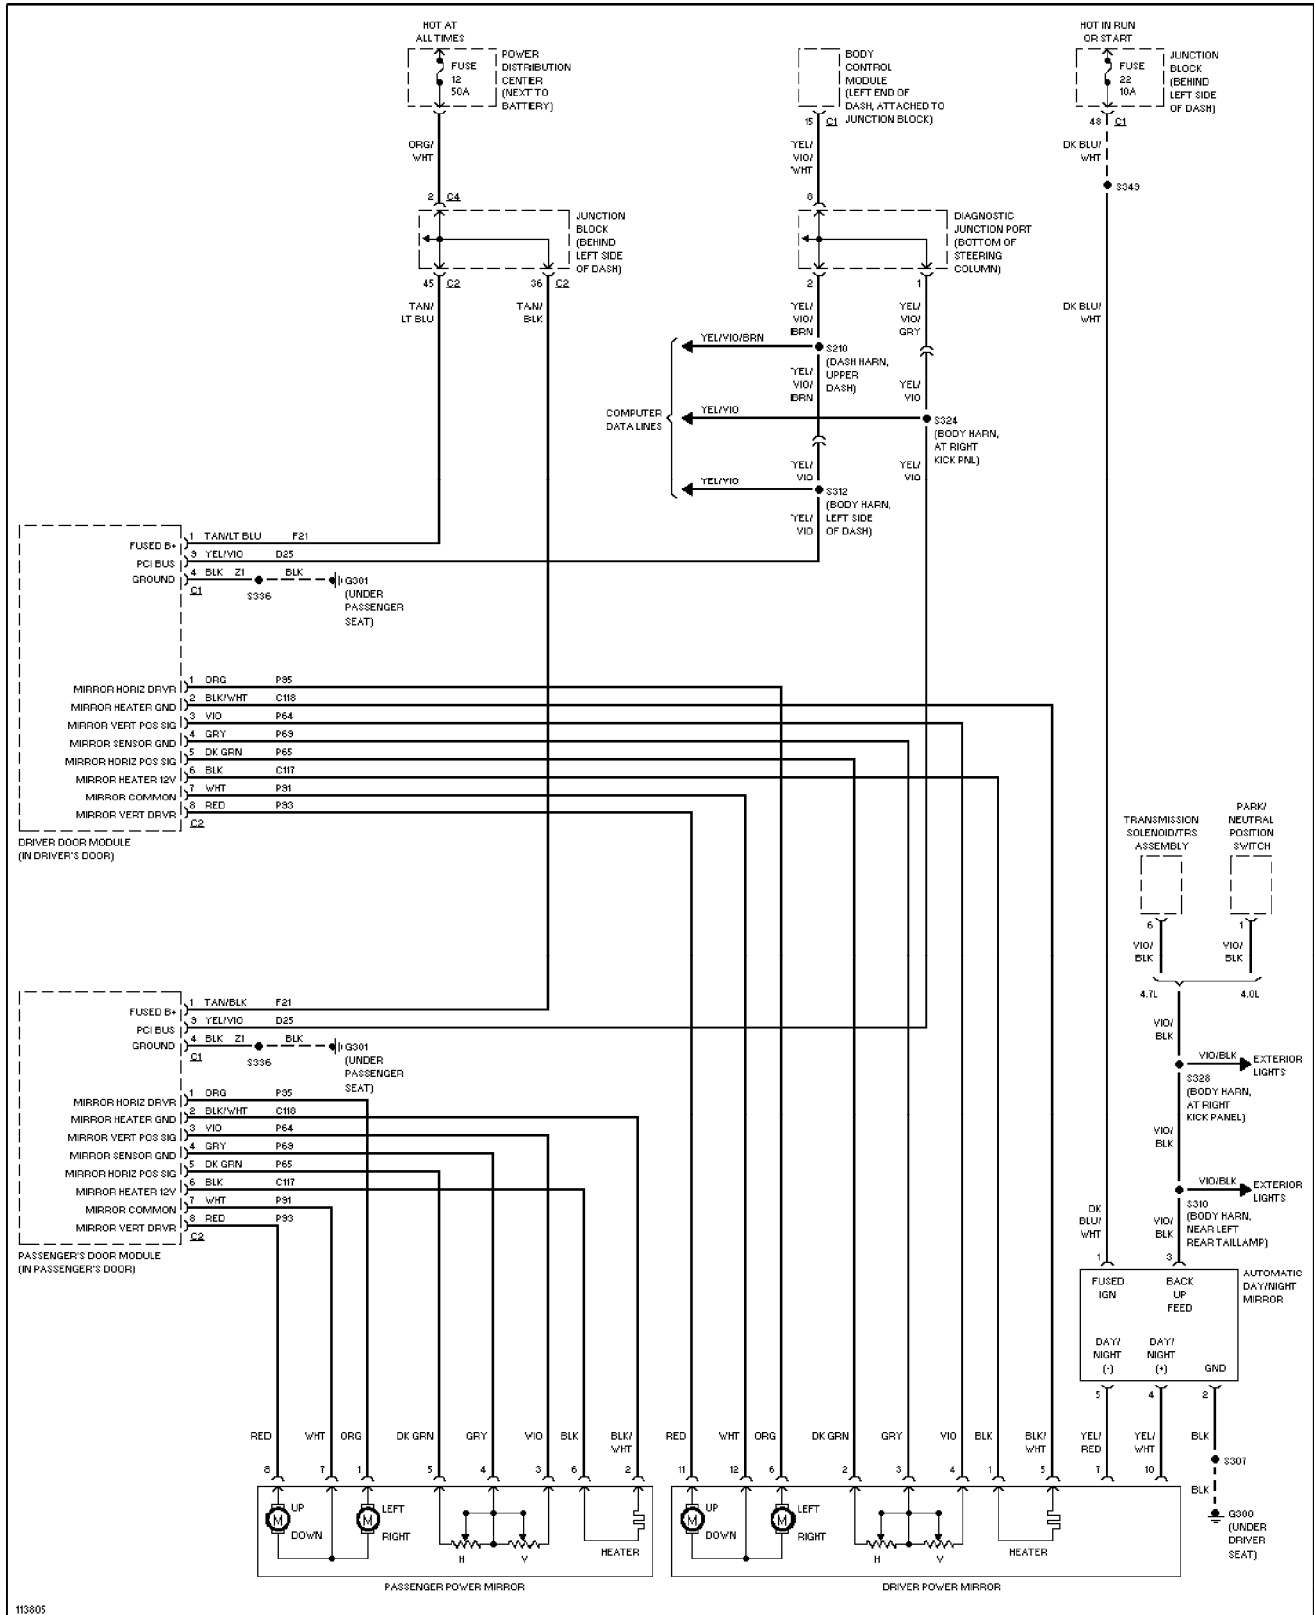

SYSTEM WIRING DIAGRAMS

Power Distribution Circuit (3 of 3) (p. 34)

2000 Jeep Grand Cherokee

SYSTEM WIRING DIAGRAMS

Power Door Lock Circuit (p. 35)

2000 Jeep Grand Cherokee

SYSTEM WIRING DIAGRAMS

Power Mirror Circuit (p. 36)

2000 Jeep Grand Cherokee

SYSTEM WIRING DIAGRAMS

Heated Seats Circuit (p. 37)

2000 Jeep Grand Cherokee

SYSTEM WIRING DIAGRAMS

Lumbar Circuit (p. 38)

2000 Jeep Grand Cherokee

SYSTEM WIRING DIAGRAMS