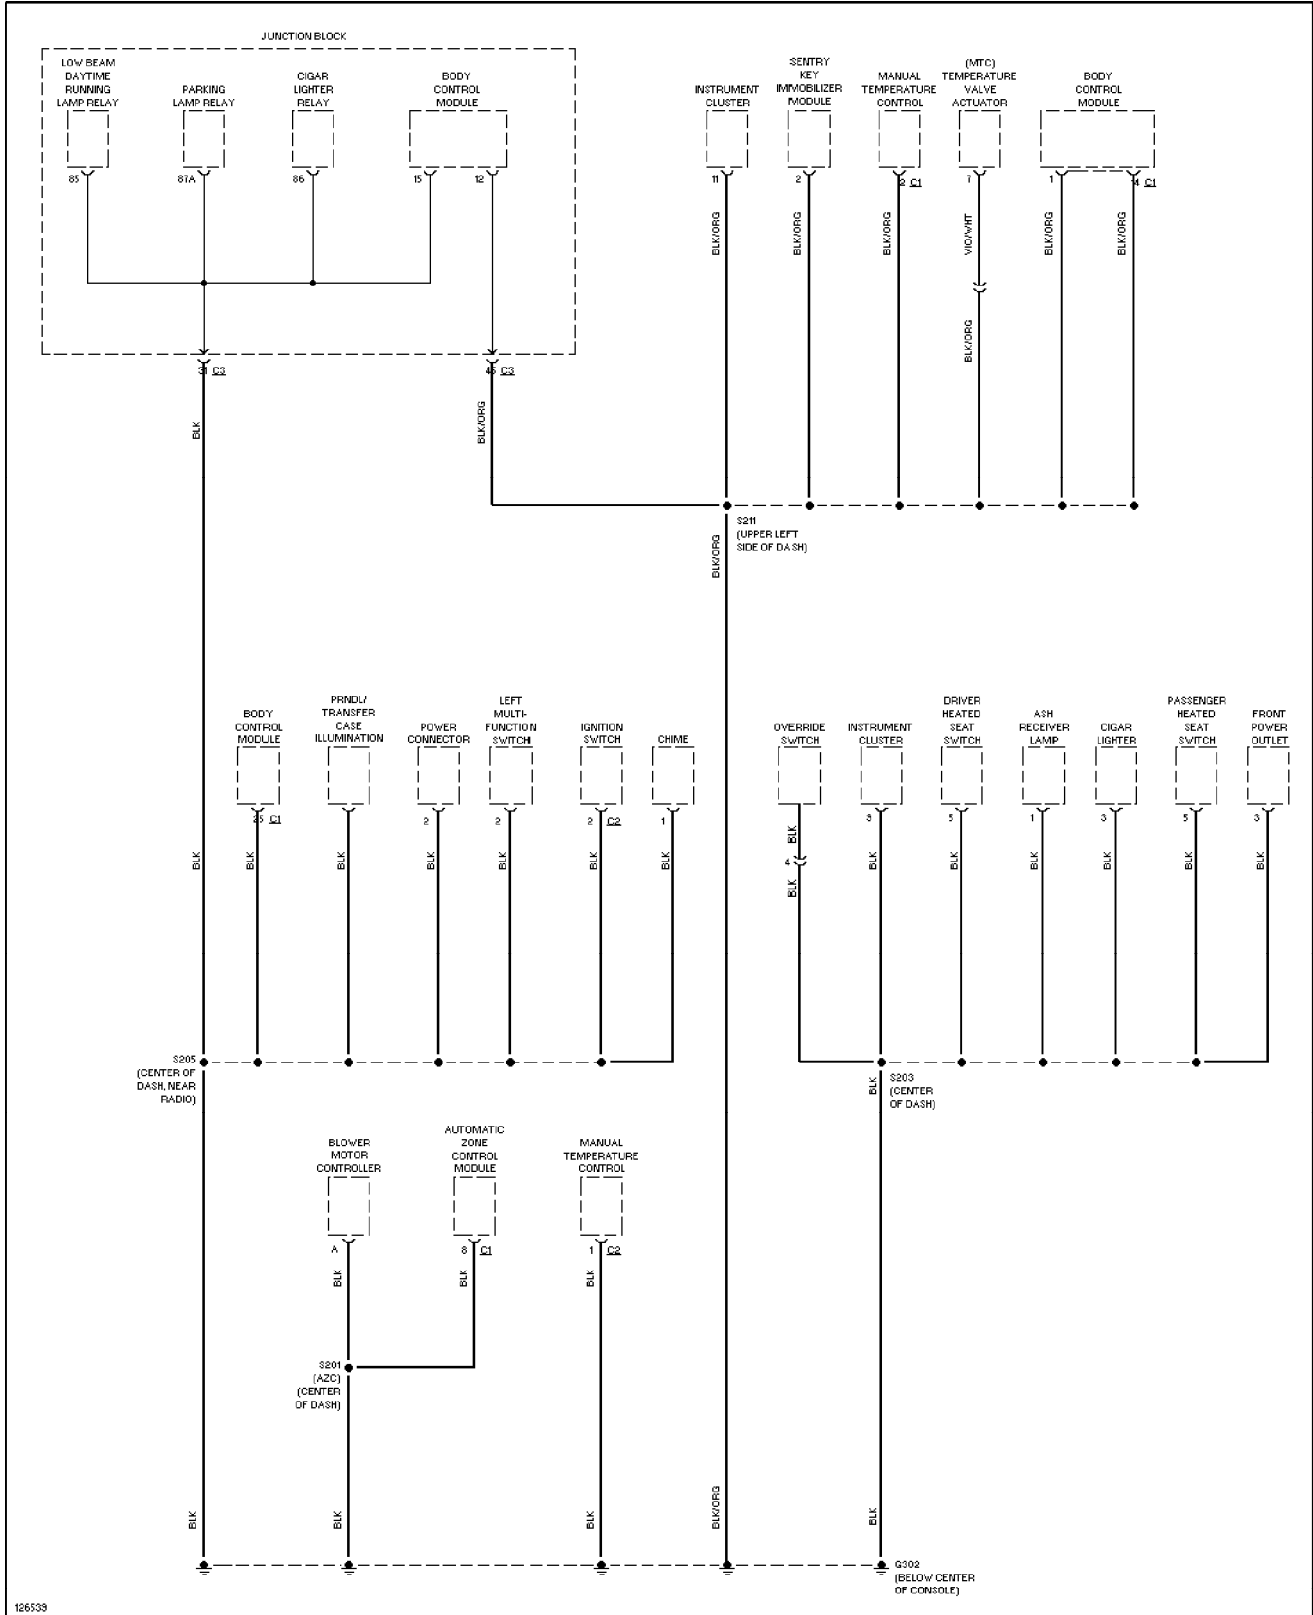

SYSTEM WIRING DIAGRAMS

Ground Distribution Circuit (1 of 4) (p. 19)

2000 Jeep Grand Cherokee