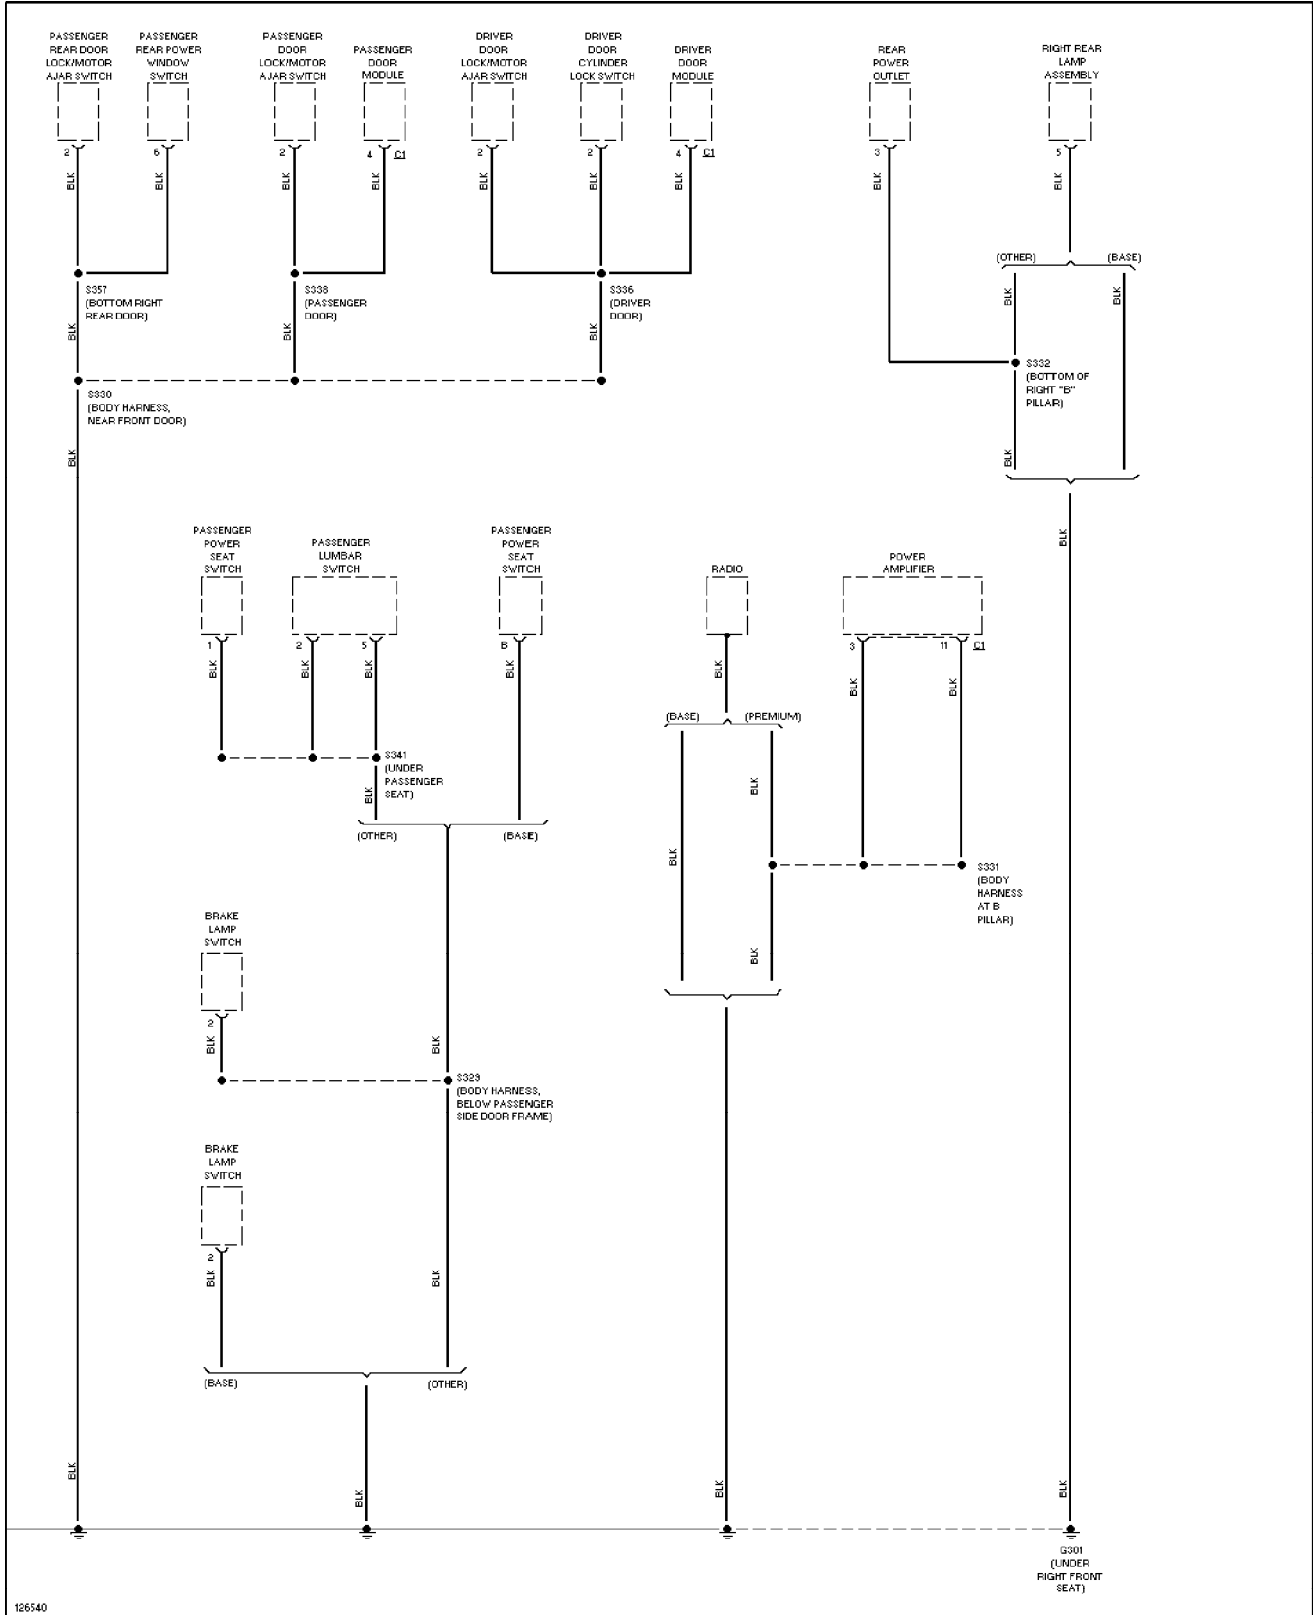

SYSTEM WIRING DIAGRAMS

Ground Distribution Circuit (1 of 4) (p. 19)

2000 Jeep Grand Cherokee

SYSTEM WIRING DIAGRAMS

Ground Distribution Circuit (2 of 4) (p. 20)

2000 Jeep Grand Cherokee

SYSTEM WIRING DIAGRAMS