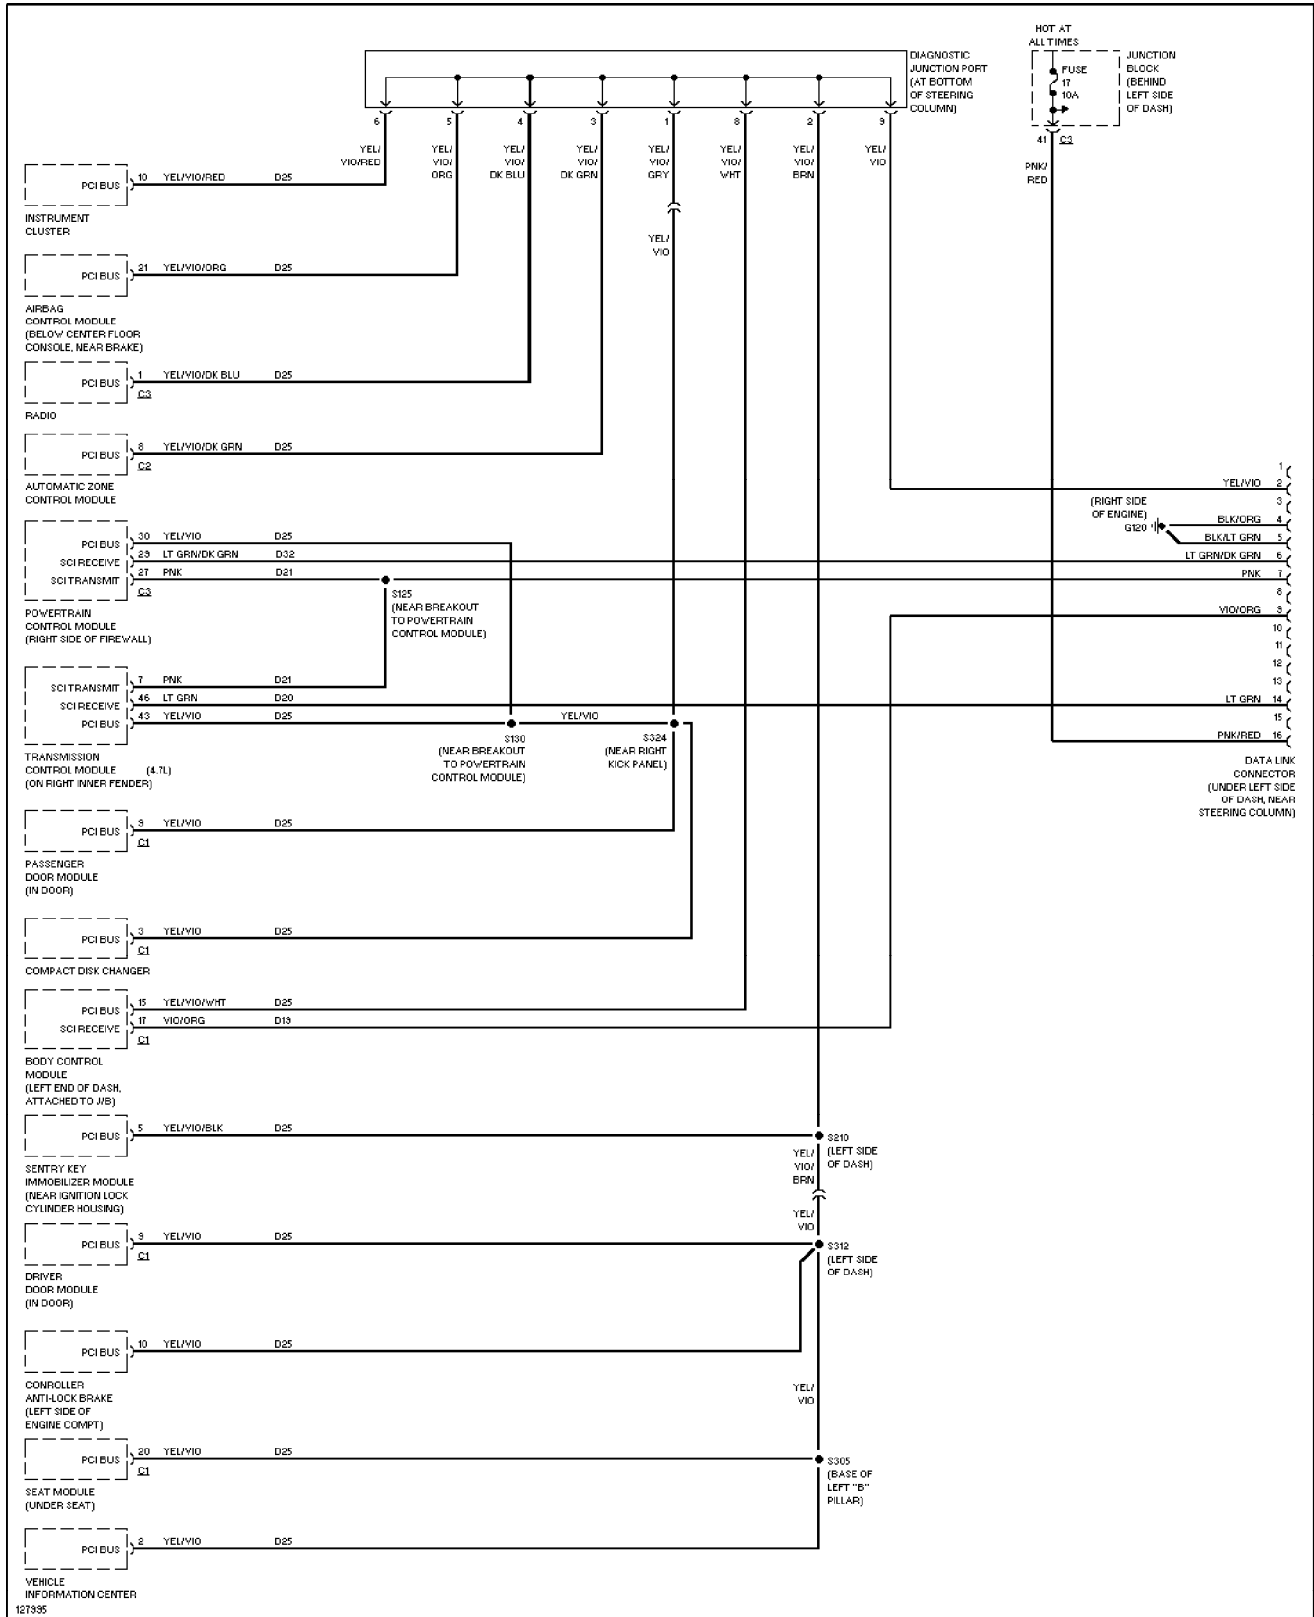

SYSTEM WIRING DIAGRAMS

Computer Data Lines (p. 6)

2000 Jeep Grand Cherokee