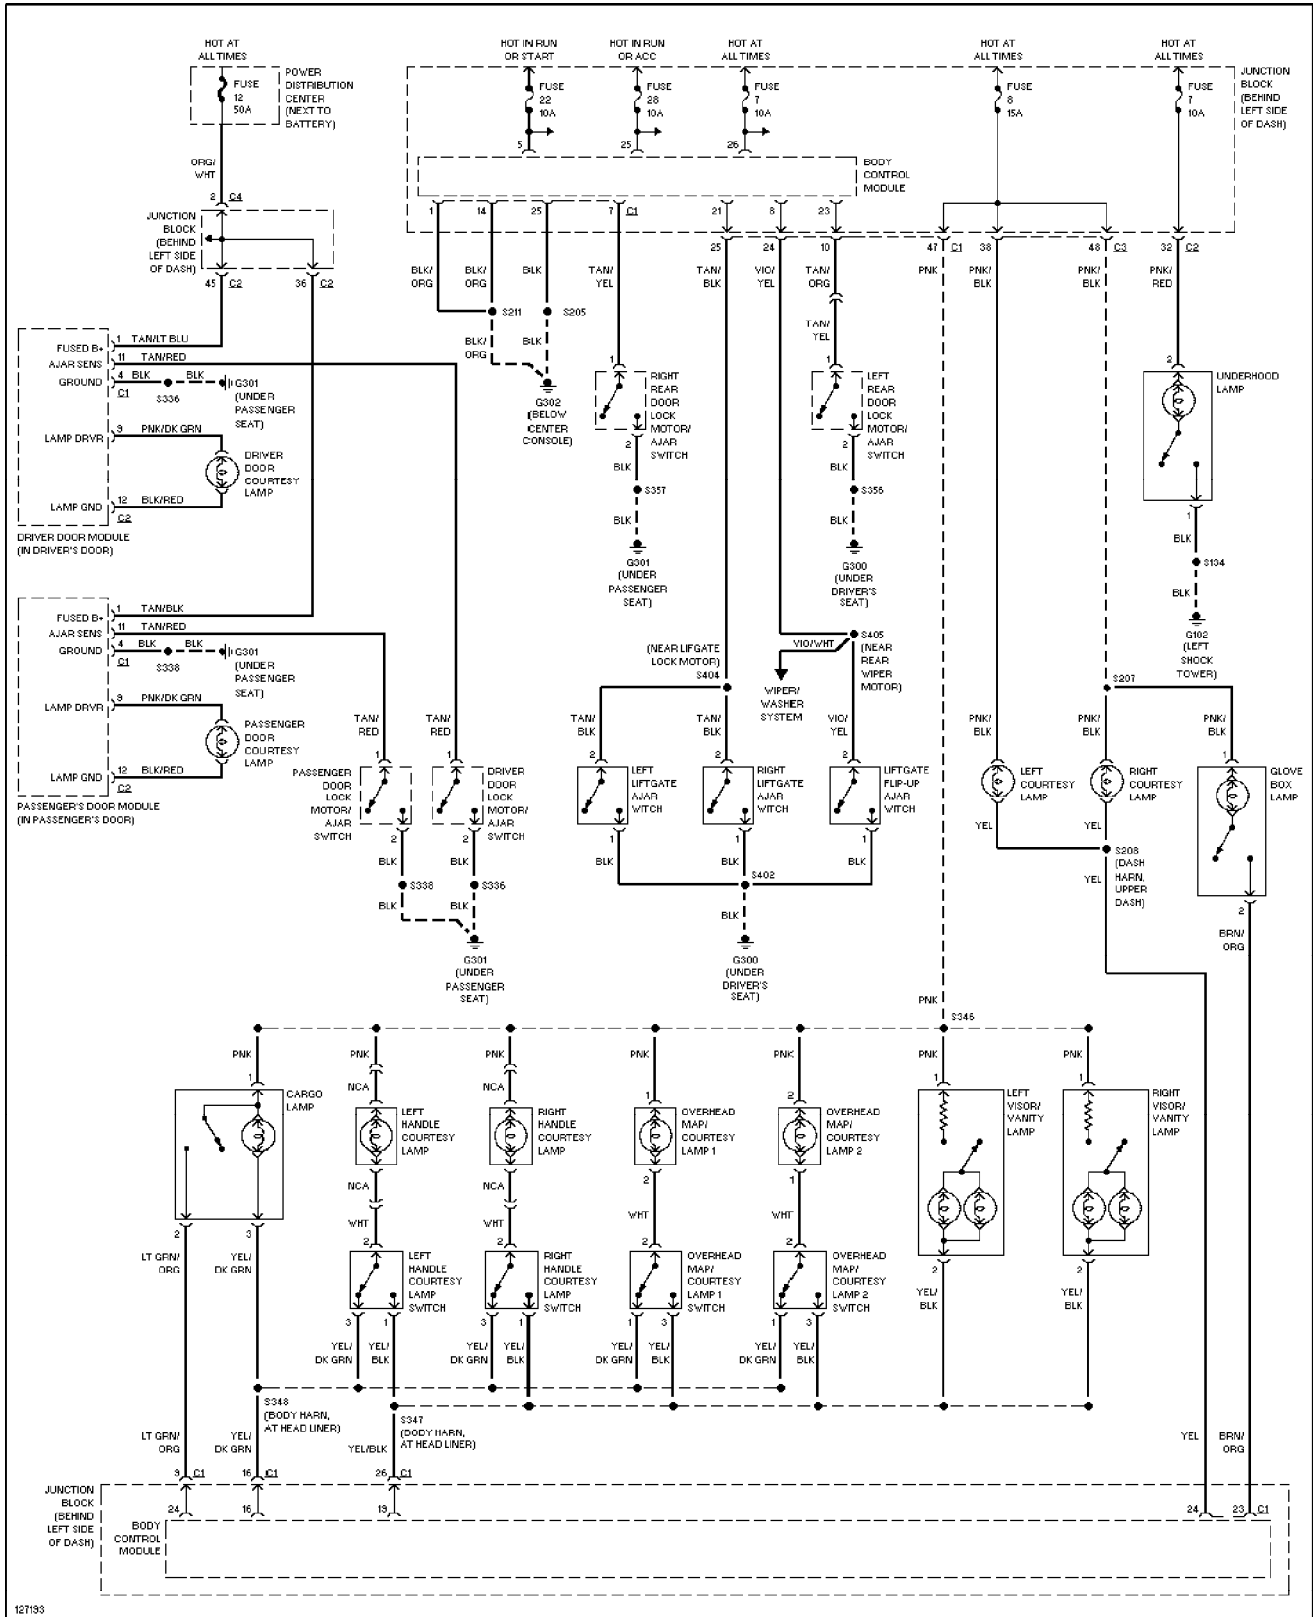

Instrument Cluster Circuit (p. 26)

2000 Jeep Grand Cherokee

SYSTEM WIRING DIAGRAMS

Overhead Console Circuit (p. 27)

2000 Jeep Grand Cherokee

SYSTEM WIRING DIAGRAMS

Courtesy Lamps Circuit (p. 28)

2000 Jeep Grand Cherokee