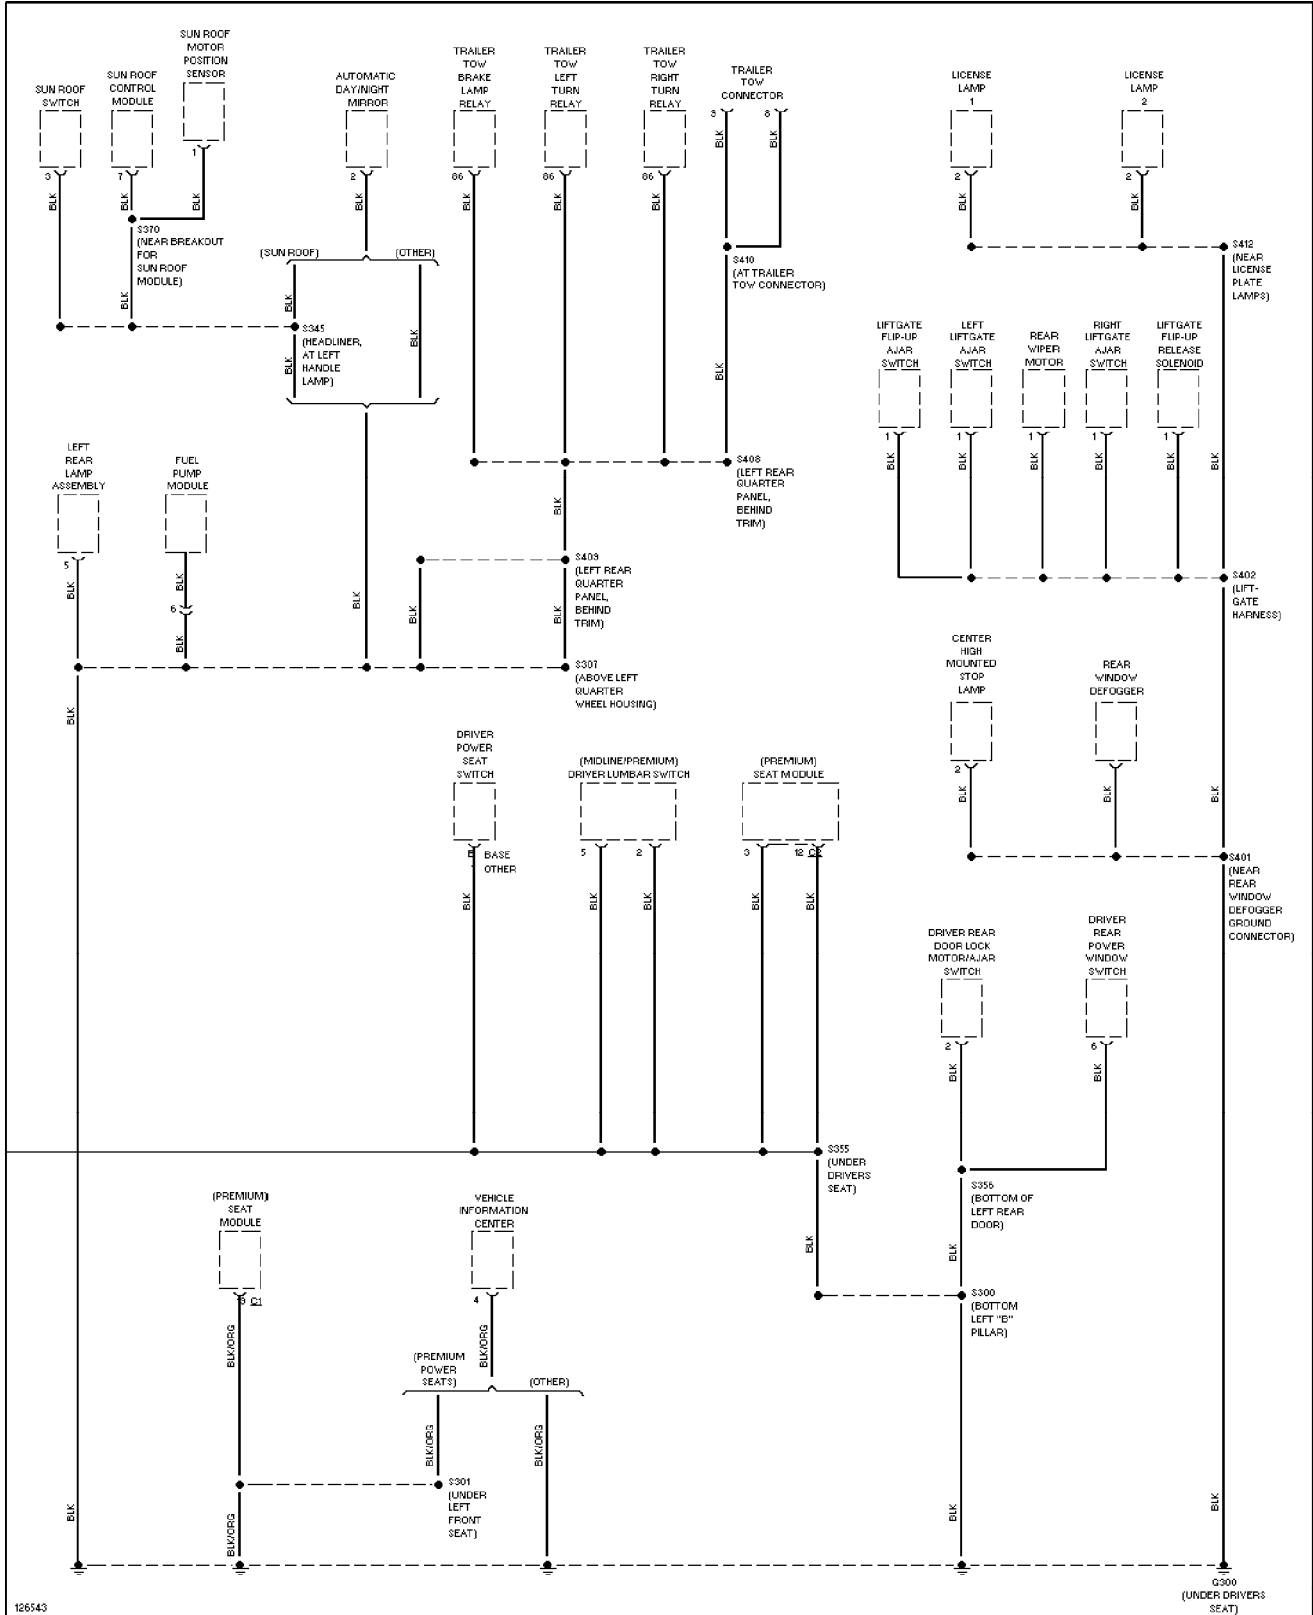

Ground Distribution Circuit (3 of 4) (p. 21)

2000 Jeep Grand Cherokee

SYSTEM WIRING DIAGRAMS

Ground Distribution Circuit (4 of 4) (p. 22)

2000 Jeep Grand Cherokee

SYSTEM WIRING DIAGRAMS

Headlight Circuit, W/ DRL (p. 23)