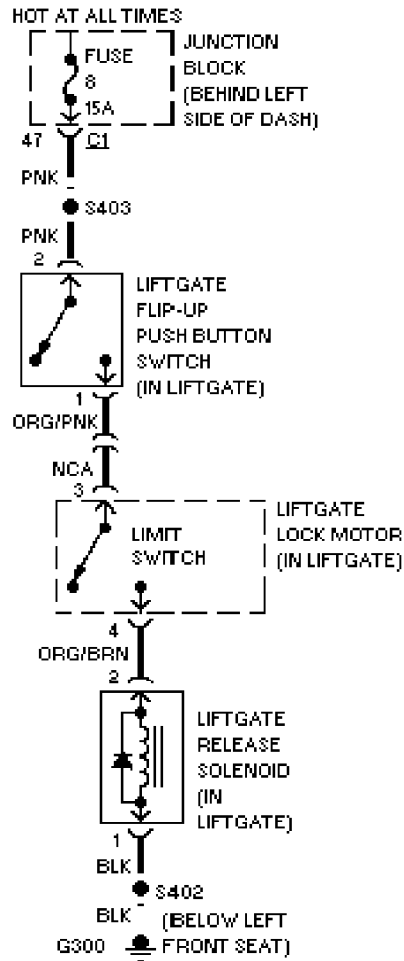

2000 Jeep Grand Cherokee

SYSTEM WIRING DIAGRAMS

Shift Interlock Circuit (p. 45)

2000 Jeep Grand Cherokee

SYSTEM WIRING DIAGRAMS

Charging Circuit (p. 46)

2000 Jeep Grand Cherokee

SYSTEM WIRING DIAGRAMS

Starting Circuit (p. 47)

2000 Jeep Grand Cherokee

SYSTEM WIRING DIAGRAMS

Supplemental Restraint Circuit (p. 48)

2000 Jeep Grand Cherokee

SYSTEM WIRING DIAGRAMS

4.0L, A/T Circuit (p. 49)

2000 Jeep Grand Cherokee

SYSTEM WIRING DIAGRAMS

4.7L, A/T Circuit (1 of 2) (p. 50)

2000 Jeep Grand Cherokee

SYSTEM WIRING DIAGRAMS

4.7L, A/T Circuit (2 of 2) (p. 51)

2000 Jeep Grand Cherokee

SYSTEM WIRING DIAGRAMS
Trunk, Tailgate, Fuel Door Circuits (p. 52)
 2000 Jeep Grand Cherokee