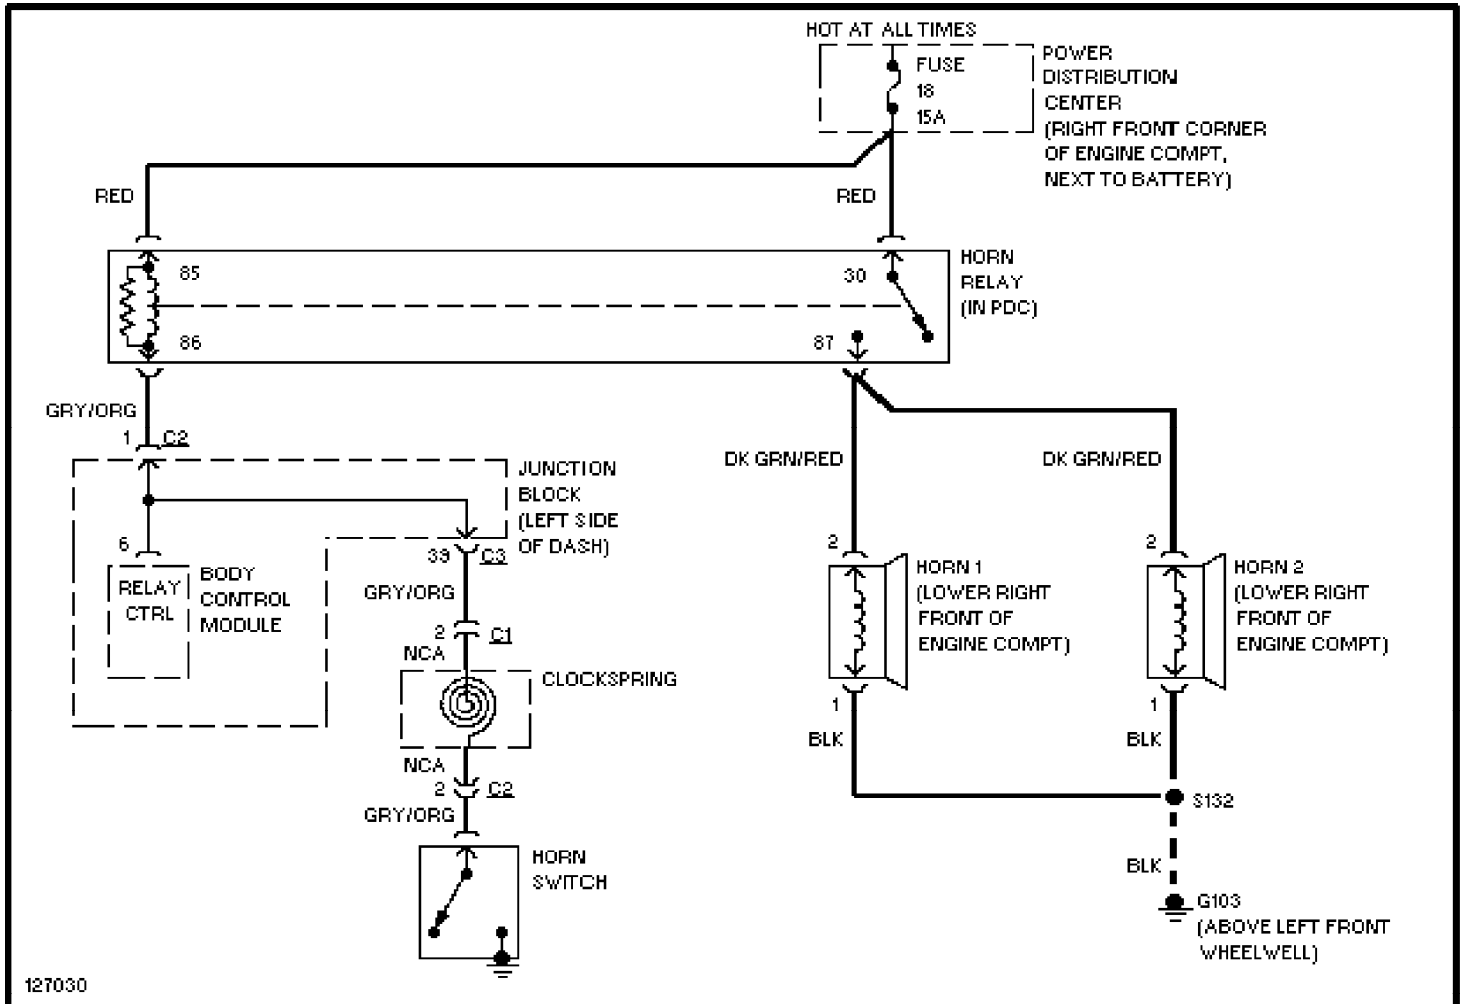

2000 Jeep Grand Cherokee

SYSTEM WIRING DIAGRAMS

Headlight Circuit, W/O DRL (p. 24)

2000 Jeep Grand Cherokee

SYSTEM WIRING DIAGRAMS

Horn Circuit (p. 25)

2000 Jeep Grand Cherokee

SYSTEM WIRING DIAGRAMS