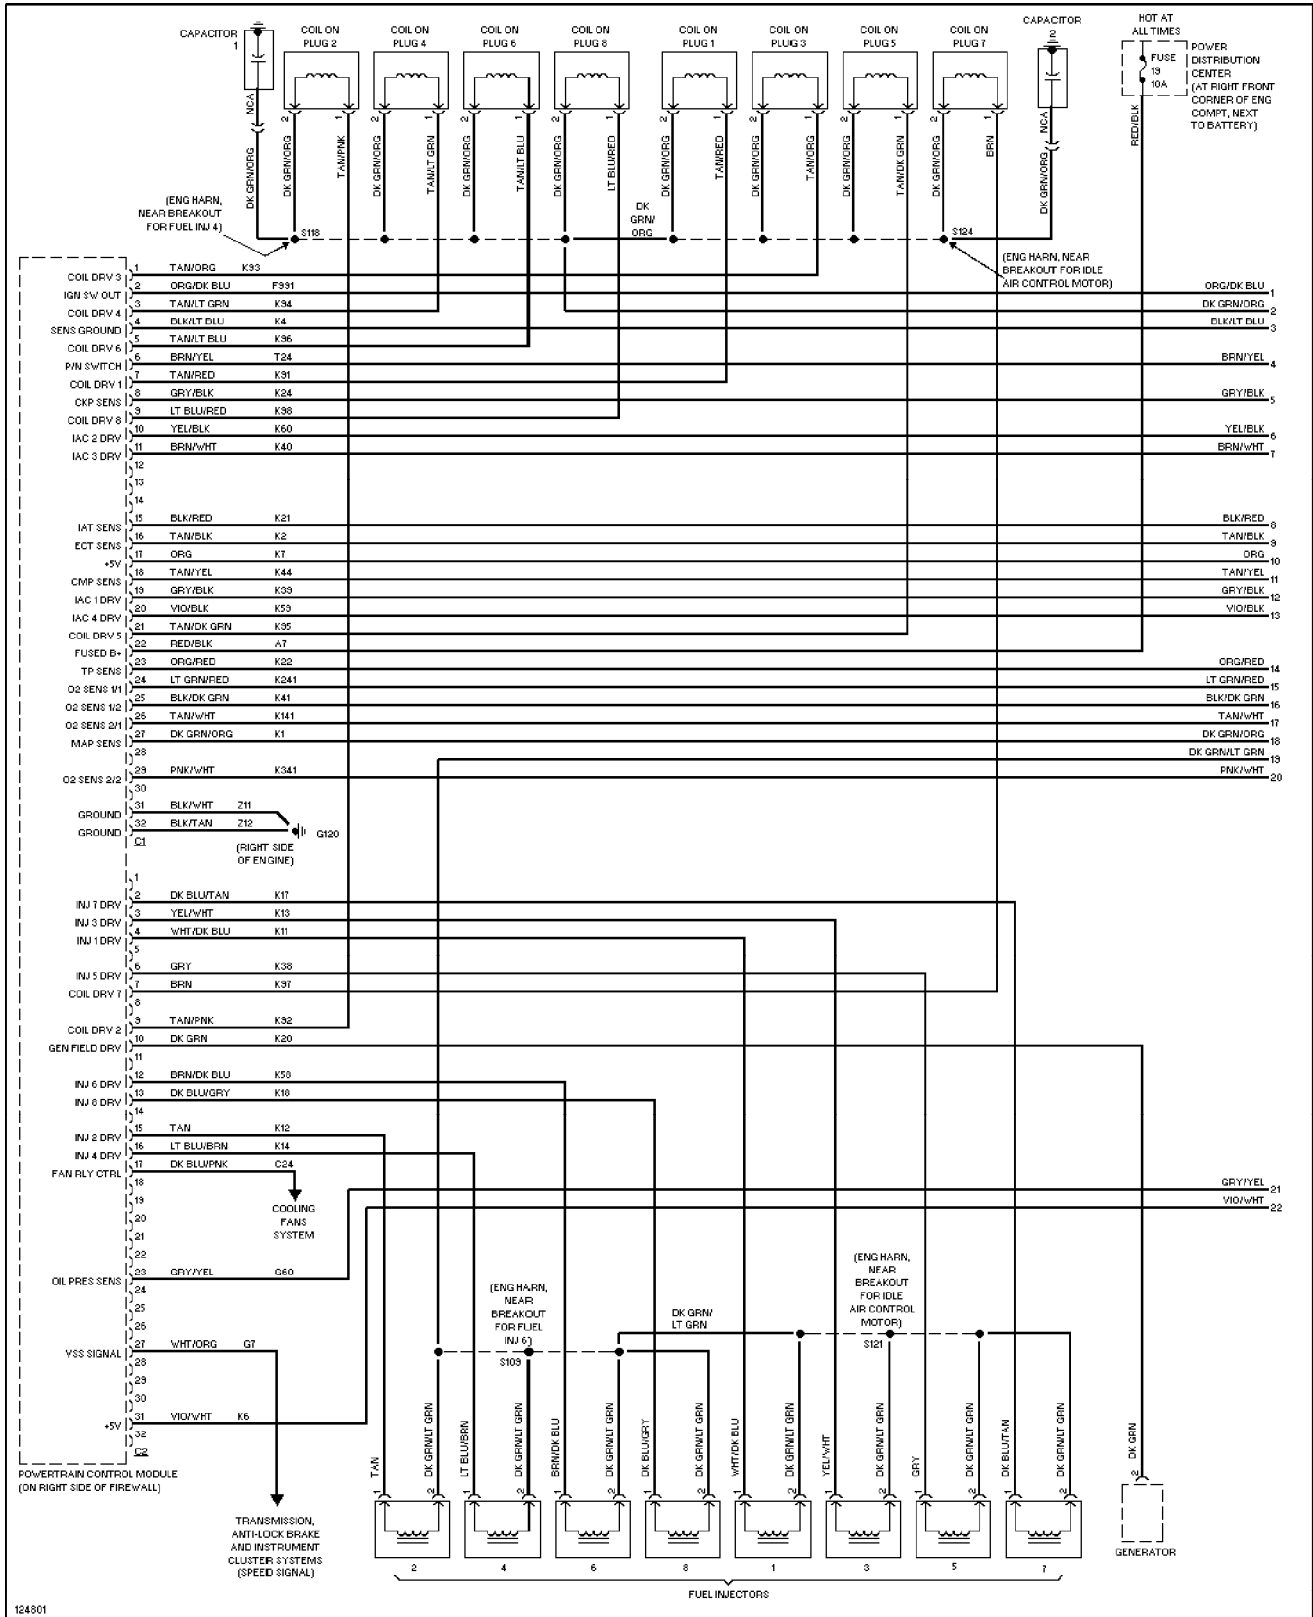

2000 Jeep Grand Cherokee

SYSTEM WIRING DIAGRAMS

4.0L, Engine Performance Circuits (3 of 3) (p. 12)

2000 Jeep Grand Cherokee

SYSTEM WIRING DIAGRAMS

4.7L, Engine Performance Circuits (1 of 3) (p. 13)

2000 Jeep Grand Cherokee