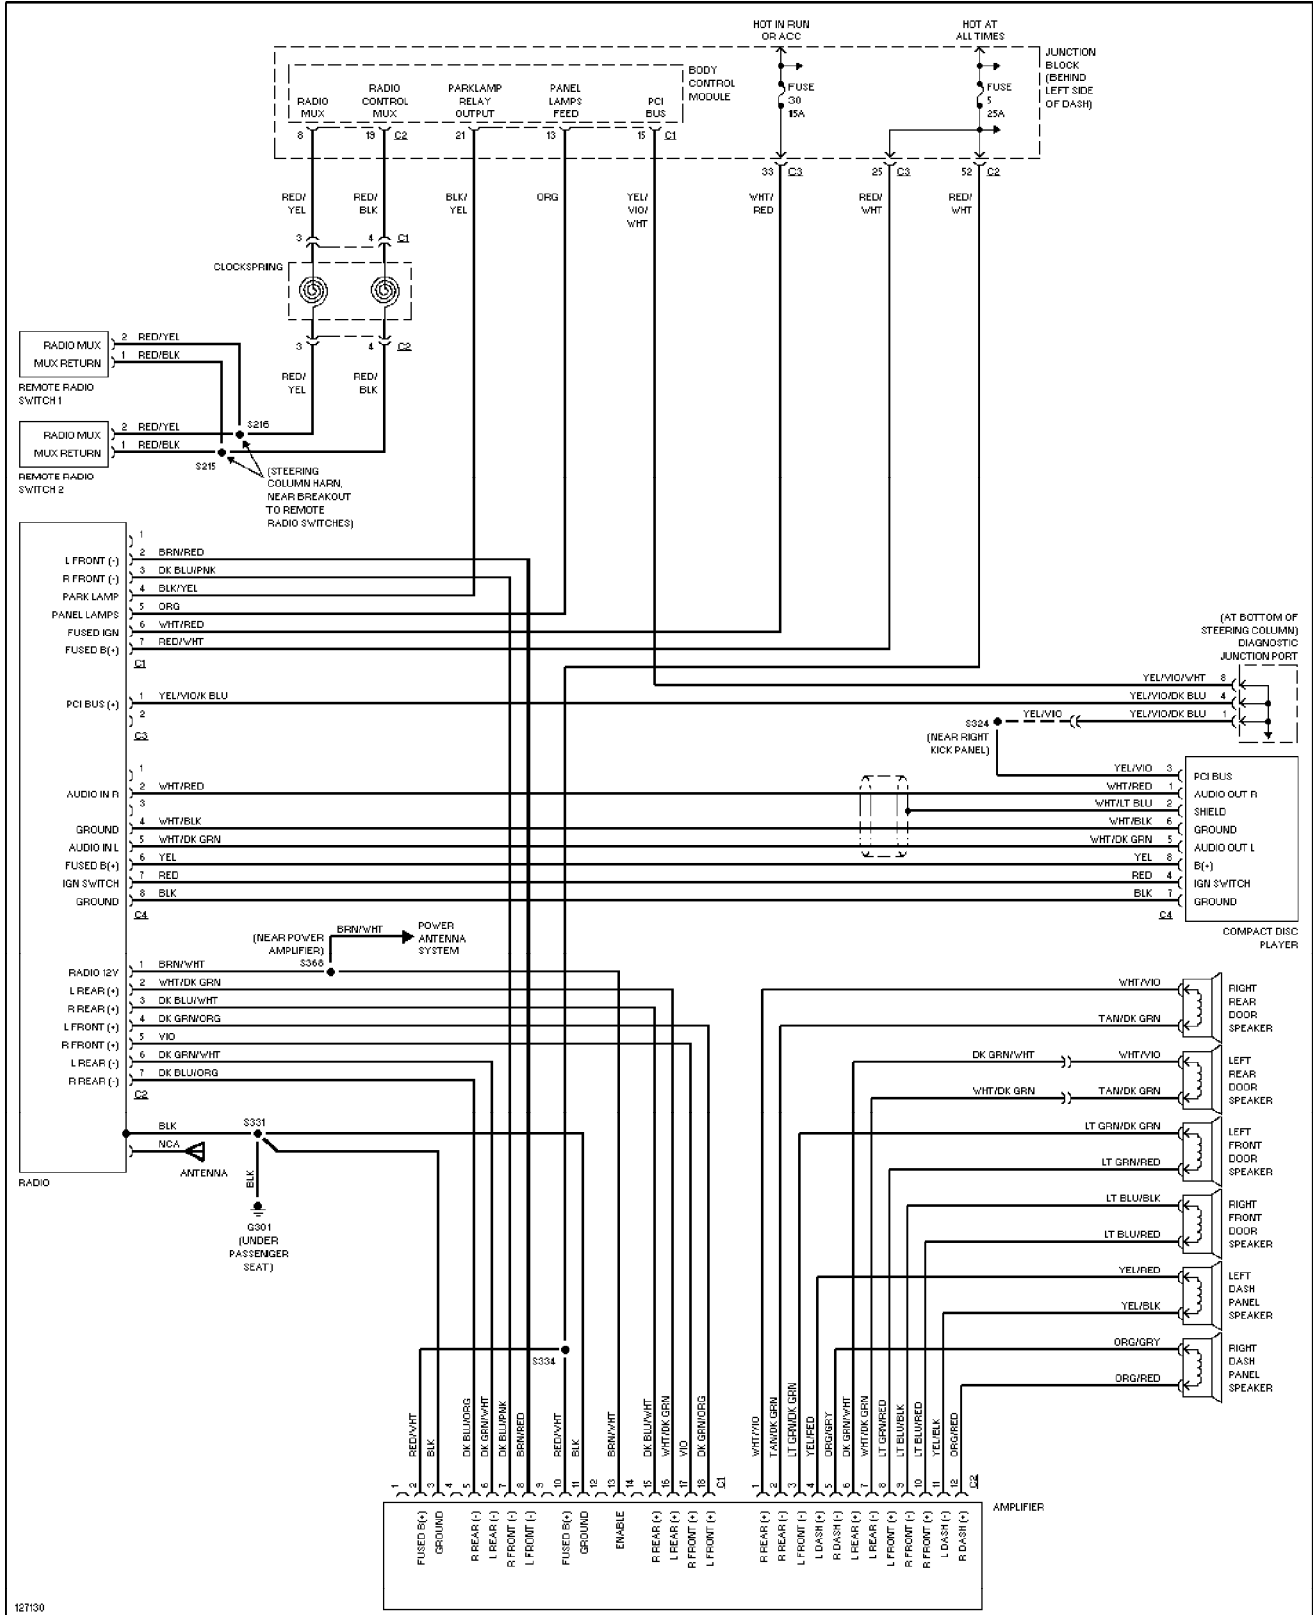

Power Seat Circuit, Base (p. 39)

2000 Jeep Grand Cherokee

SYSTEM WIRING DIAGRAMS

Power Seat Circuit, Midline (p. 40)

2000 Jeep Grand Cherokee

SYSTEM WIRING DIAGRAMS

Power Top/Sunroof Circuits (p. 41)

2000 Jeep Grand Cherokee

SYSTEM WIRING DIAGRAMS

Power Window Circuit (p. 42)

2000 Jeep Grand Cherokee

SYSTEM WIRING DIAGRAMS

Base Radio (p. 43)

2000 Jeep Grand Cherokee

SYSTEM WIRING DIAGRAMS

Premium Sound Radio Circuit (p. 44)

2000 Jeep Grand Cherokee

SYSTEM WIRING DIAGRAMS

Shift Interlock Circuit (p. 45)

2000 Jeep Grand Cherokee

SYSTEM WIRING DIAGRAMS

Charging Circuit (p. 46)

2000 Jeep Grand Cherokee

SYSTEM WIRING DIAGRAMS