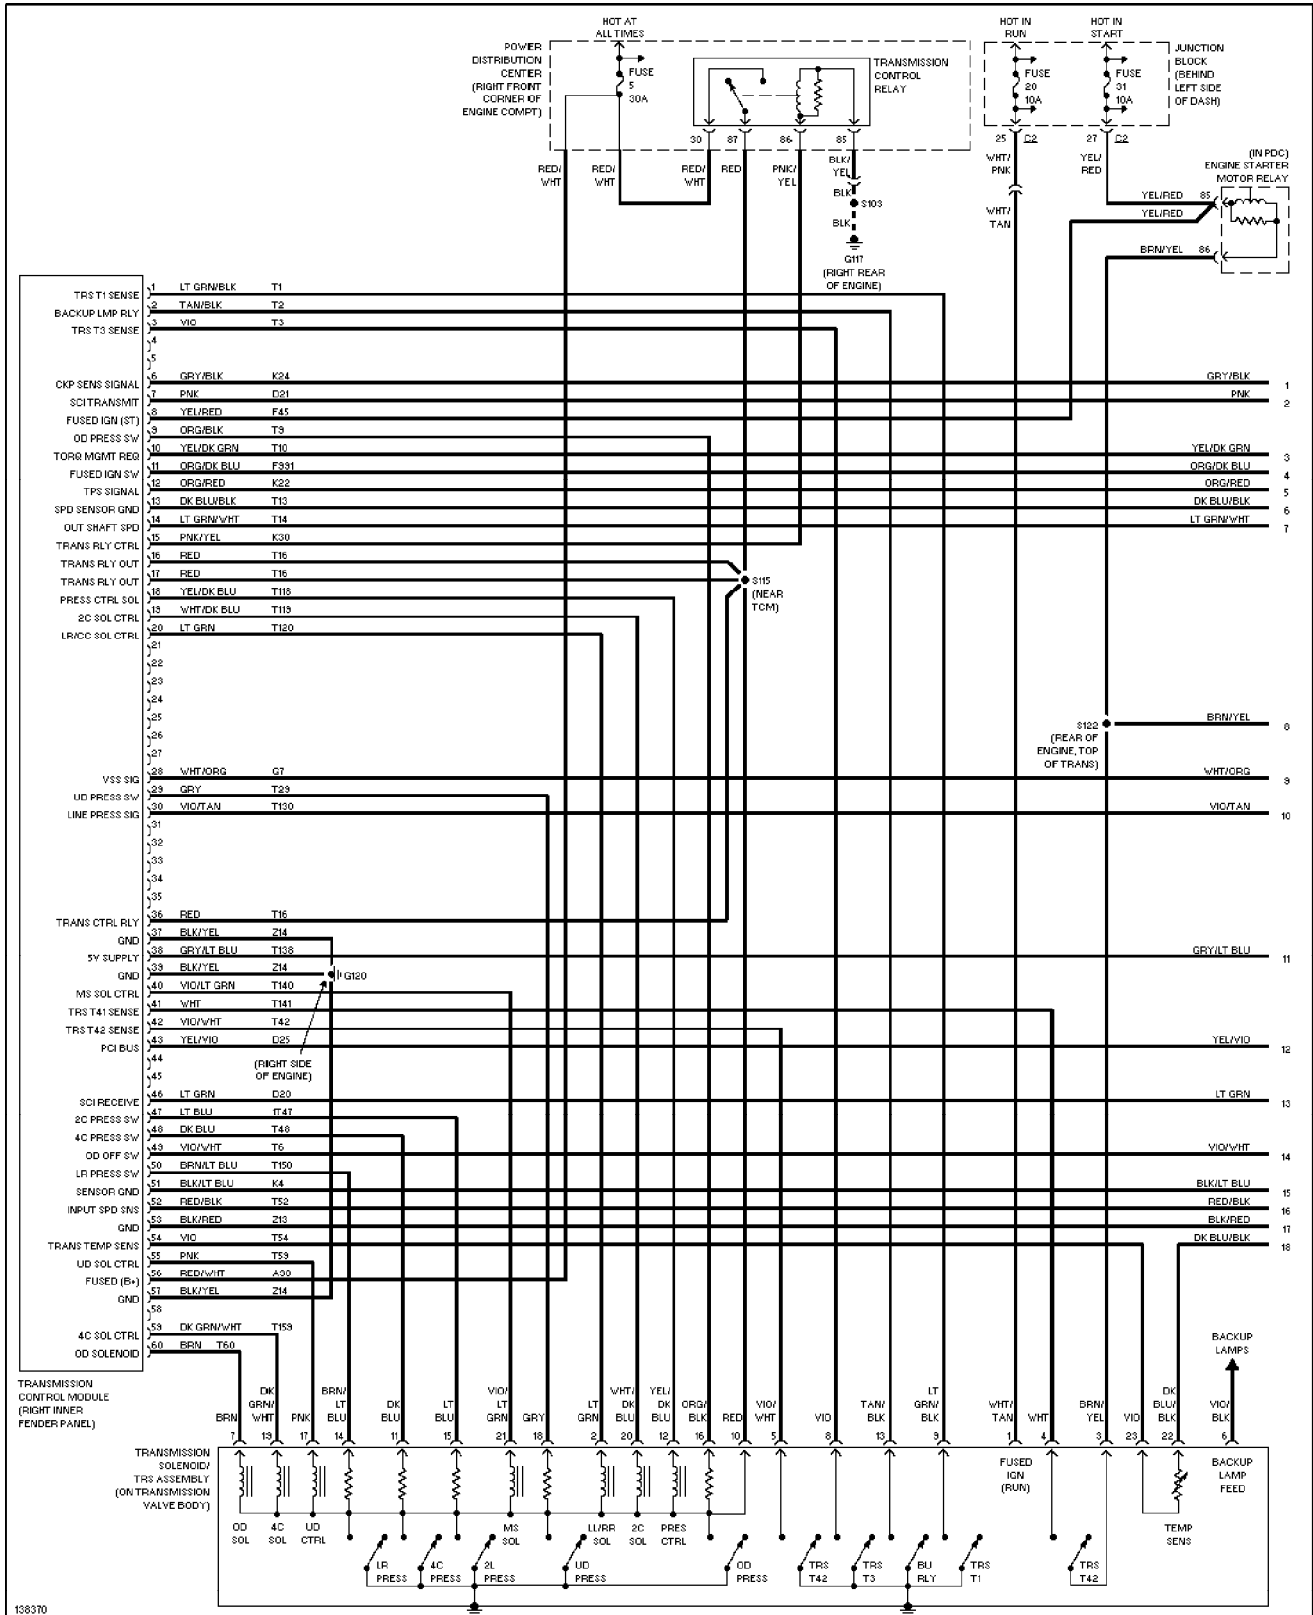

2000 Jeep Grand Cherokee

SYSTEM WIRING DIAGRAMS

Shift Interlock Circuit (p. 45)

2000 Jeep Grand Cherokee

SYSTEM WIRING DIAGRAMS

Charging Circuit (p. 46)

2000 Jeep Grand Cherokee

SYSTEM WIRING DIAGRAMS

Starting Circuit (p. 47)

2000 Jeep Grand Cherokee

SYSTEM WIRING DIAGRAMS

Supplemental Restraint Circuit (p. 48)

2000 Jeep Grand Cherokee

SYSTEM WIRING DIAGRAMS

4.0L, A/T Circuit (p. 49)

2000 Jeep Grand Cherokee

SYSTEM WIRING DIAGRAMS

4.7L, A/T Circuit (1 of 2) (p. 50)

2000 Jeep Grand Cherokee

SYSTEM WIRING DIAGRAMS

4.7L, A/T Circuit (2 of 2) (p. 51)

2000 Jeep Grand Cherokee

SYSTEM WIRING DIAGRAMS
Trunk, Tailgate, Fuel Door Circuits (p. 52)
 2000 Jeep Grand Cherokee