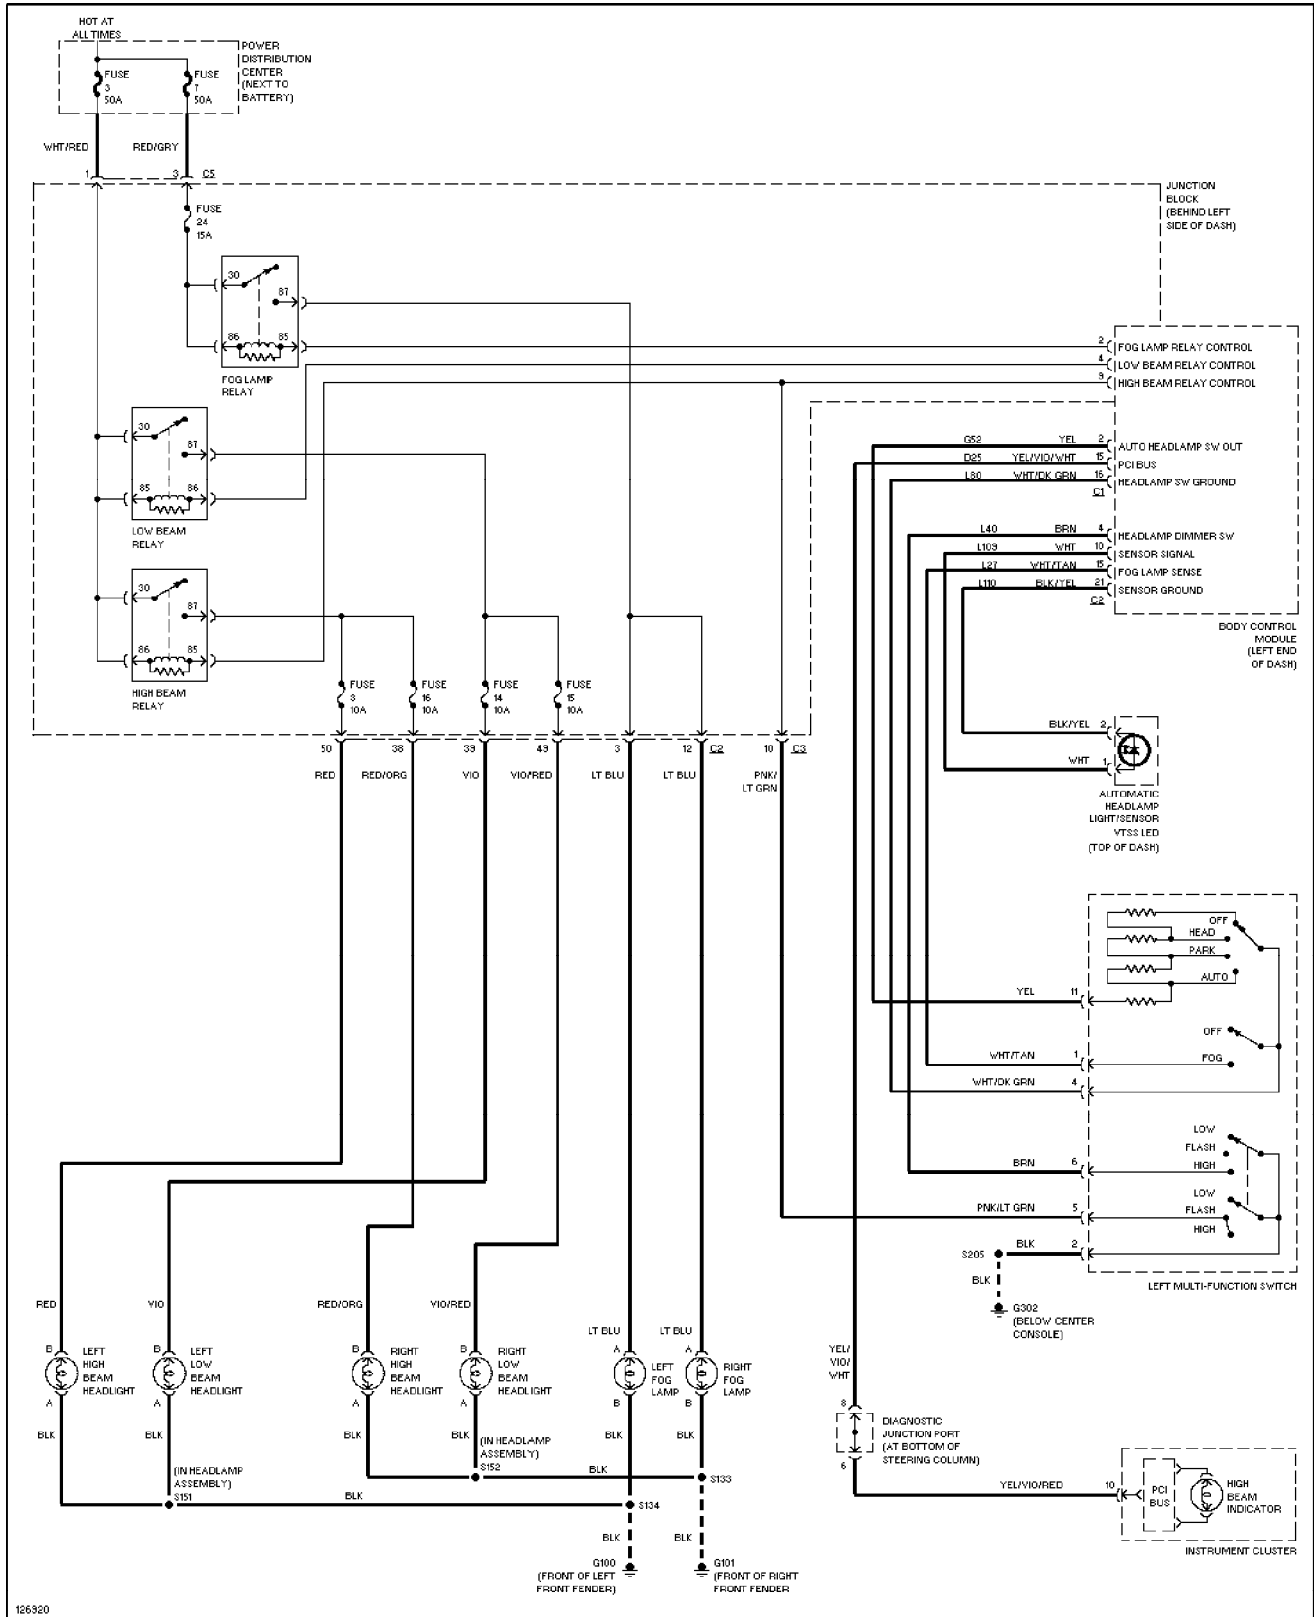

SYSTEM WIRING DIAGRAMS

Headlight Circuit, W/O DRL (p. 24)

2000 Jeep Grand Cherokee