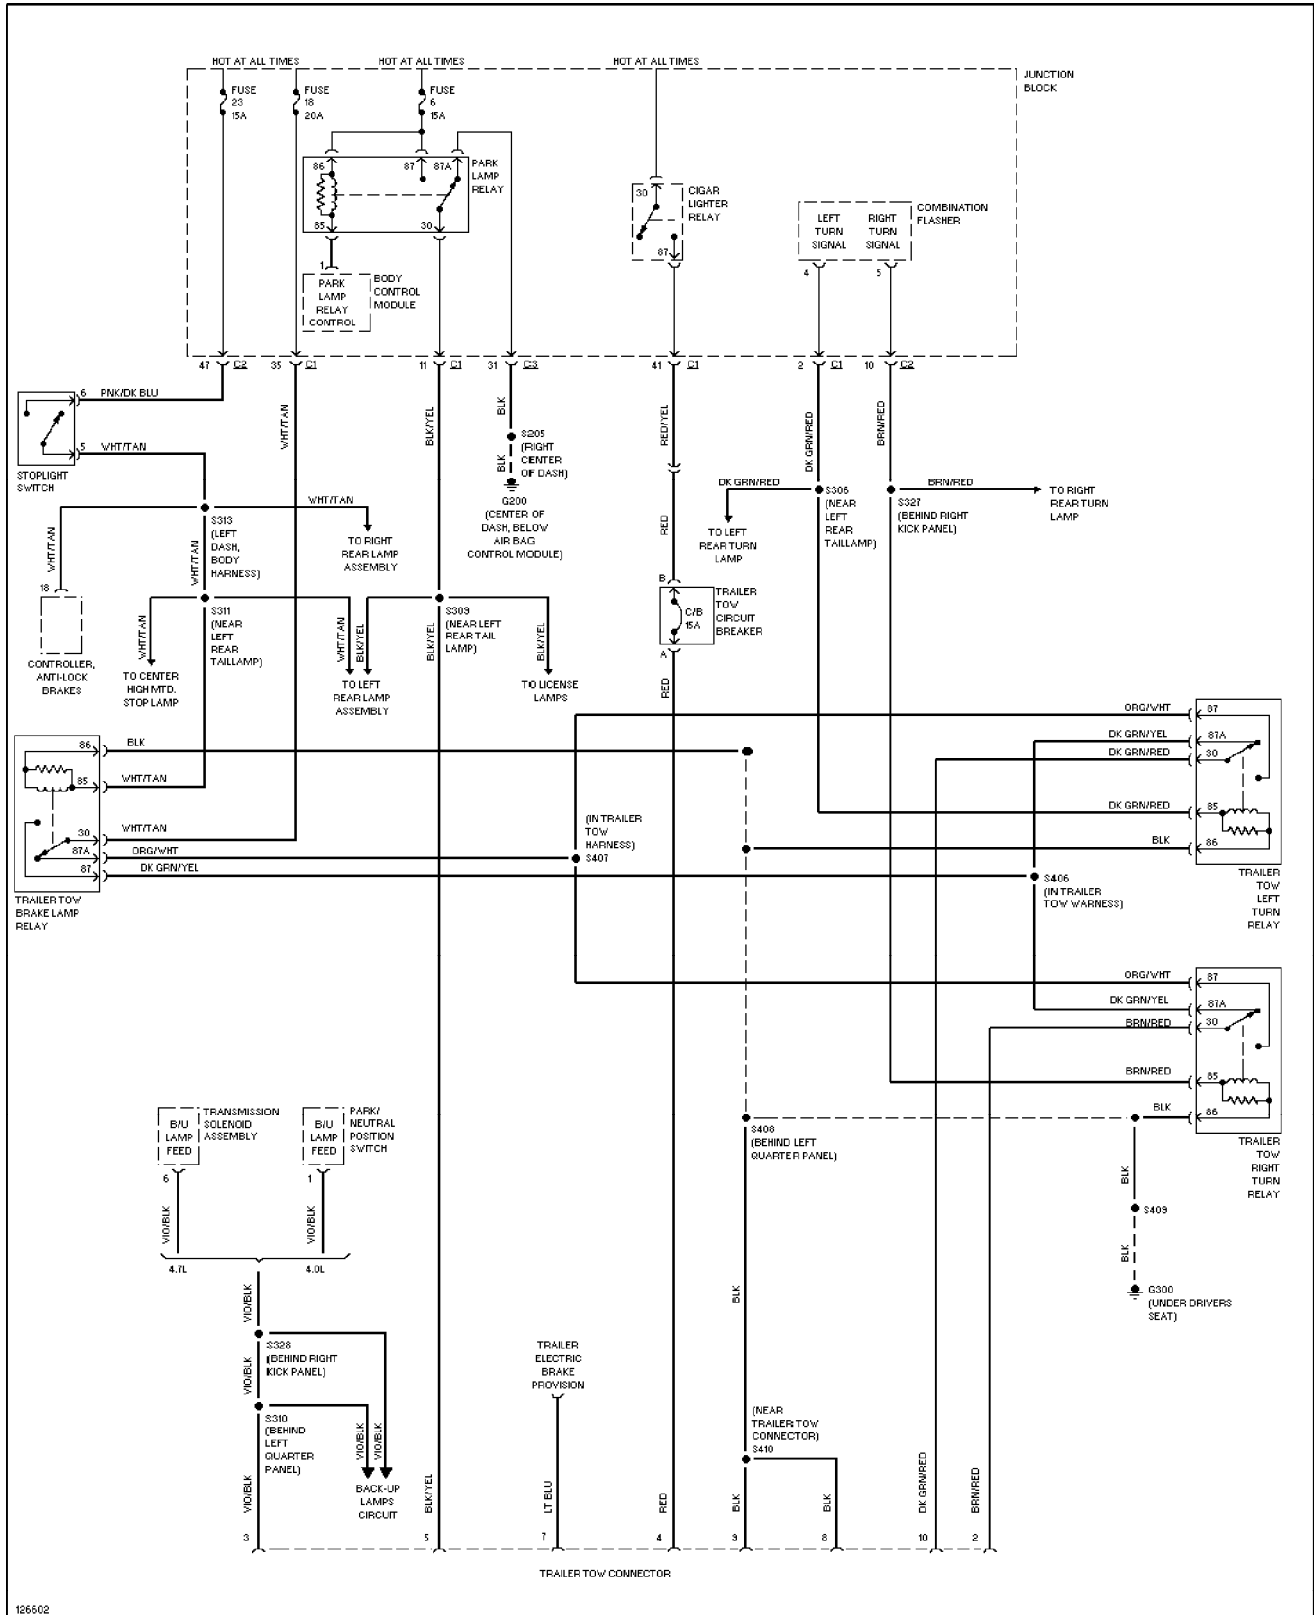

Back-up Lamps Circuit (p. 16)

2000 Jeep Grand Cherokee

SYSTEM WIRING DIAGRAMS

Exterior Lamps Circuit (p. 17)

2000 Jeep Grand Cherokee

SYSTEM WIRING DIAGRAMS

Trailer Tow Circuit (p. 18)

2000 Jeep Grand Cherokee