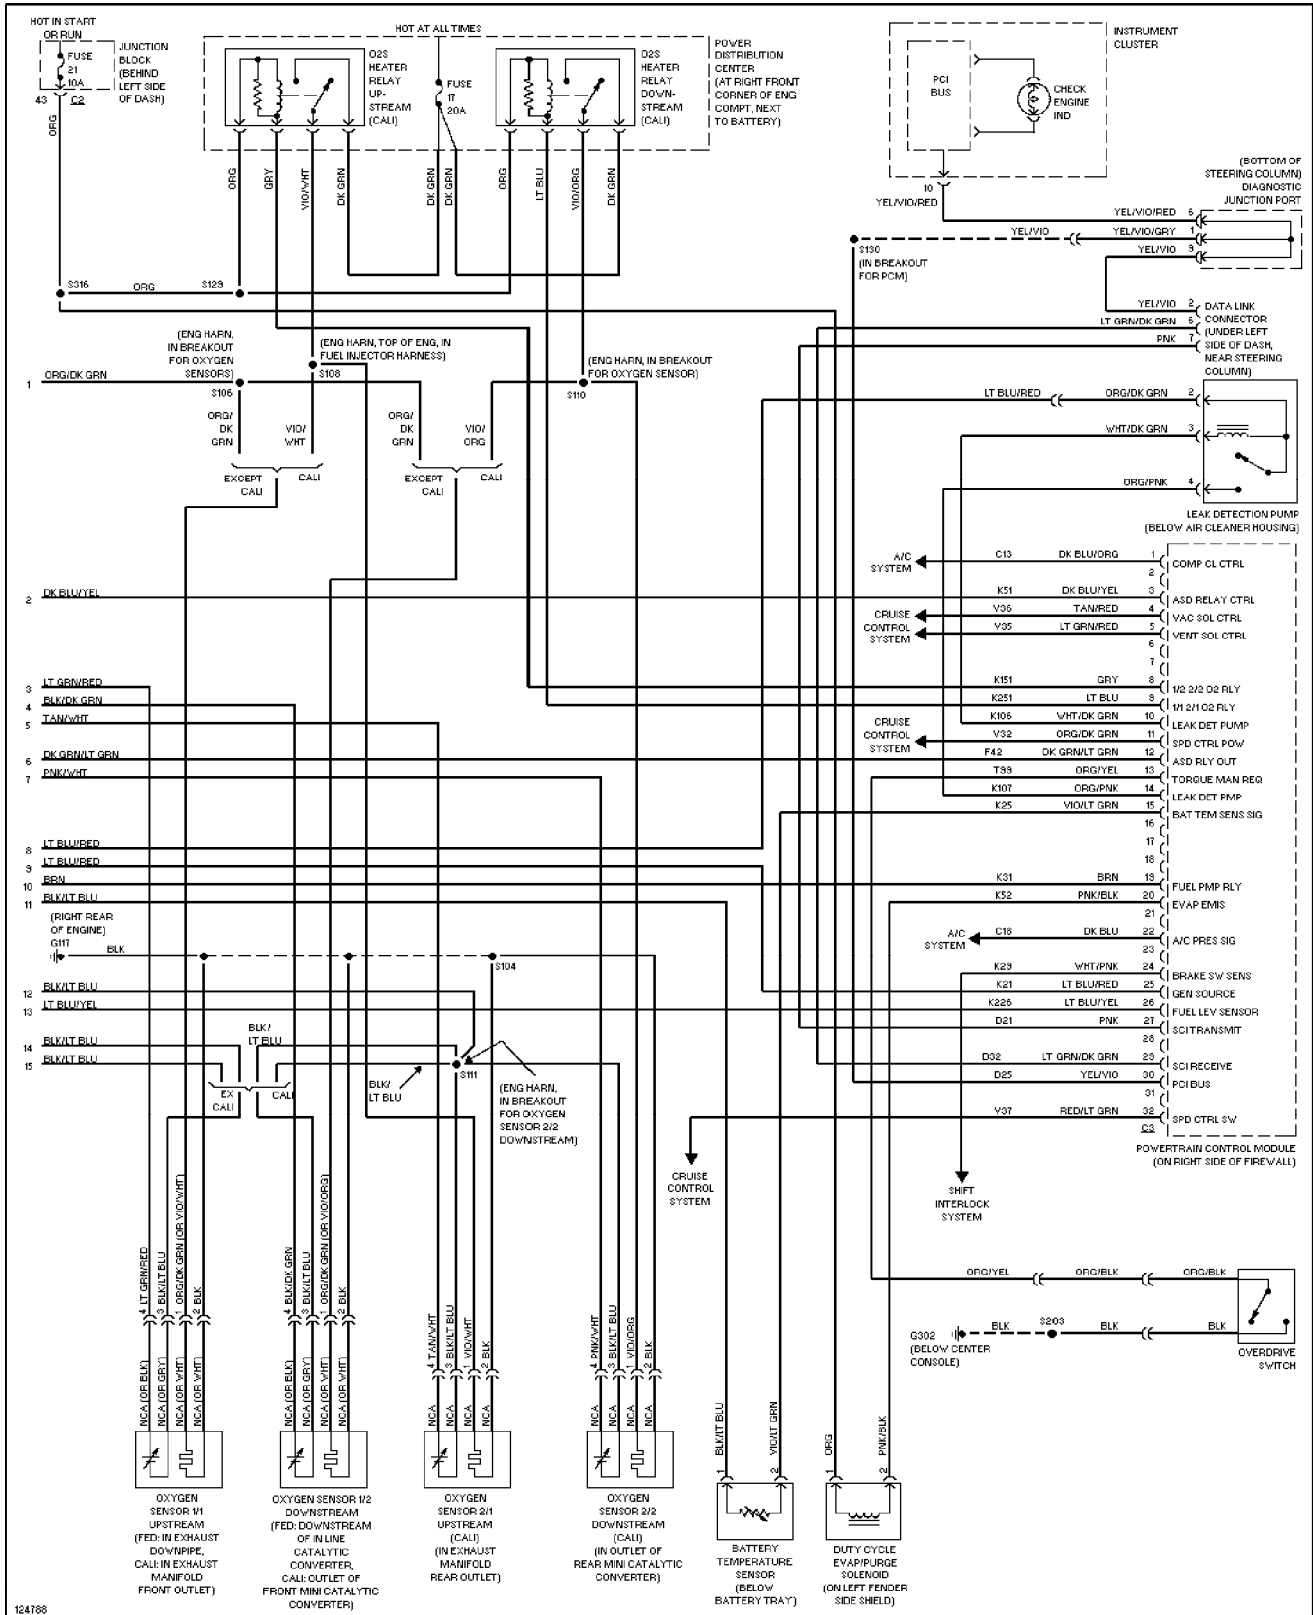

SYSTEM WIRING DIAGRAMS

4.0L, Engine Performance Circuits (3 of 3) (p. 12)

2000 Jeep Grand Cherokee