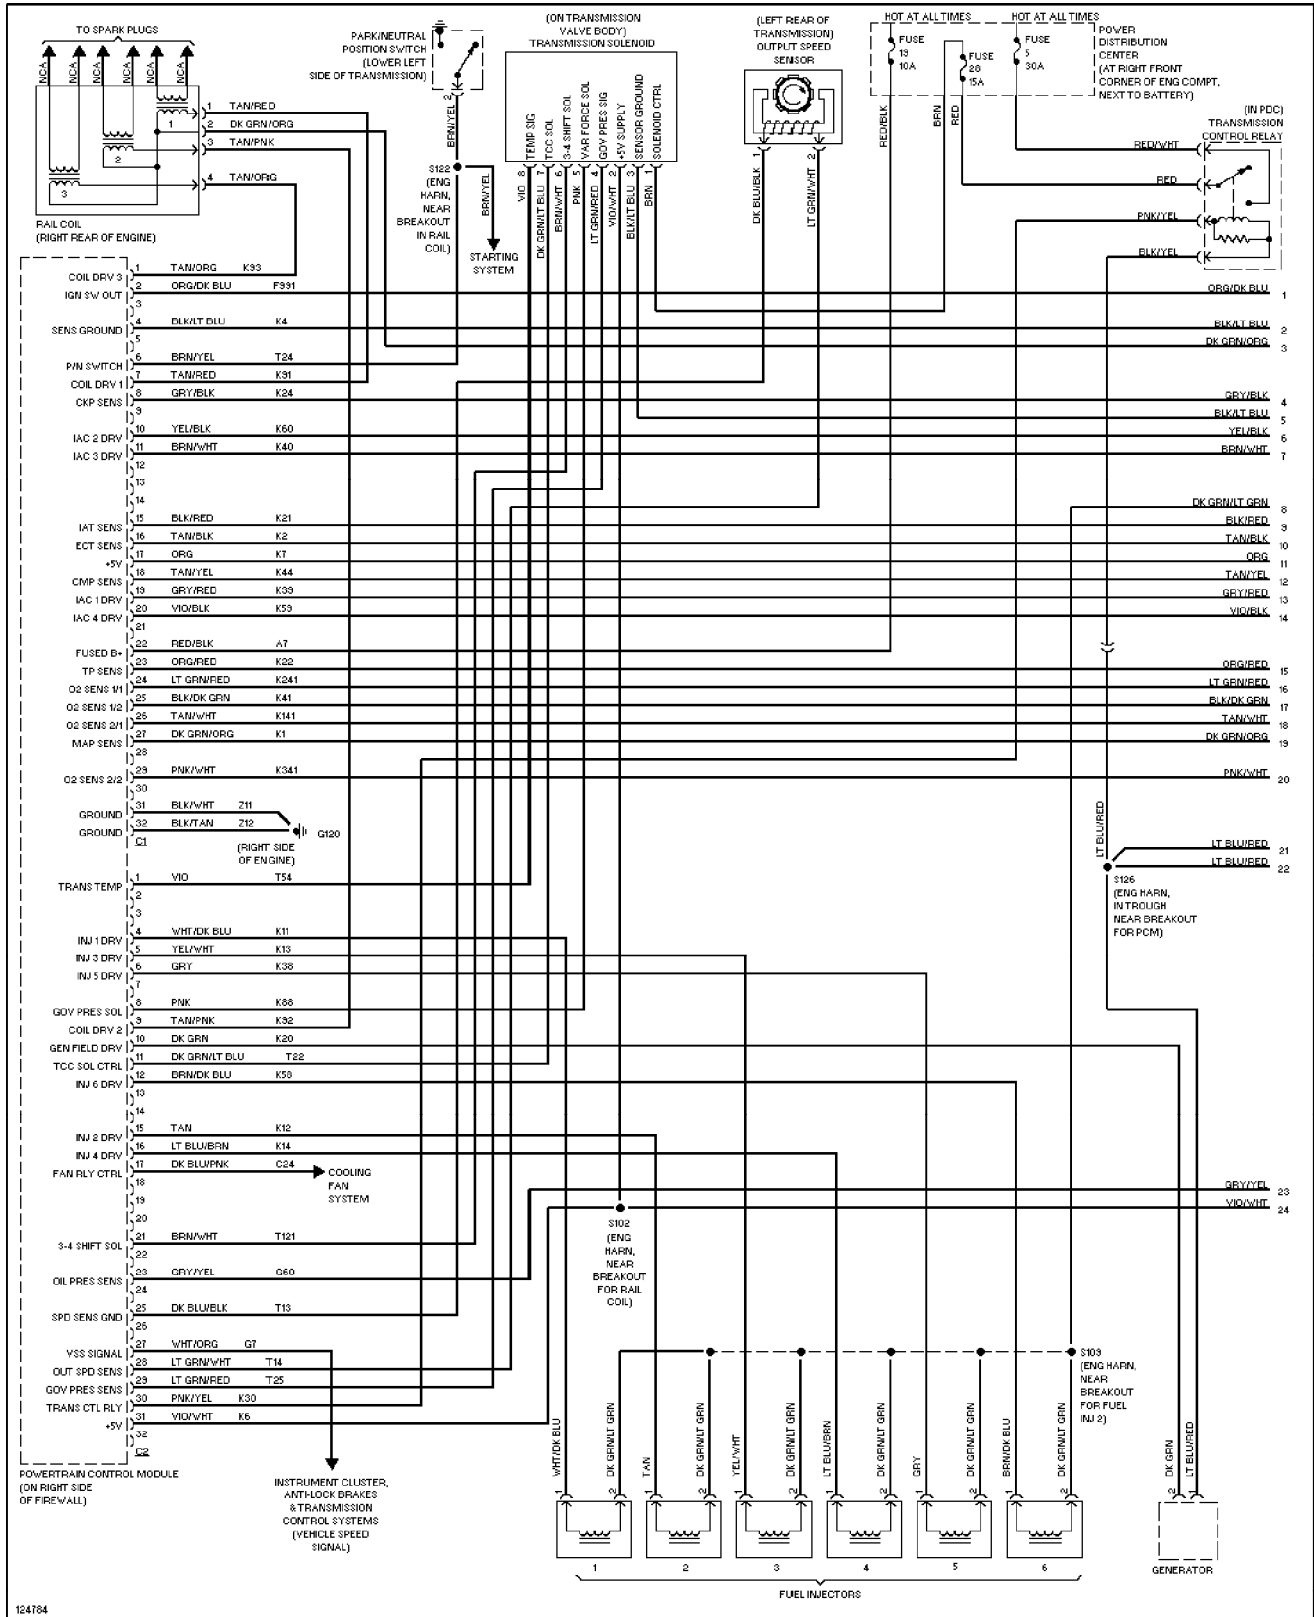

SYSTEM WIRING DIAGRAMS

Defogger Circuit (p. 9)

2000 Jeep Grand Cherokee

SYSTEM WIRING DIAGRAMS

4.0L, Engine Performance Circuits (1 of 3) (p. 10)

2000 Jeep Grand Cherokee

SYSTEM WIRING DIAGRAMS

4.0L, Engine Performance Circuits (2 of 3) (p. 11)