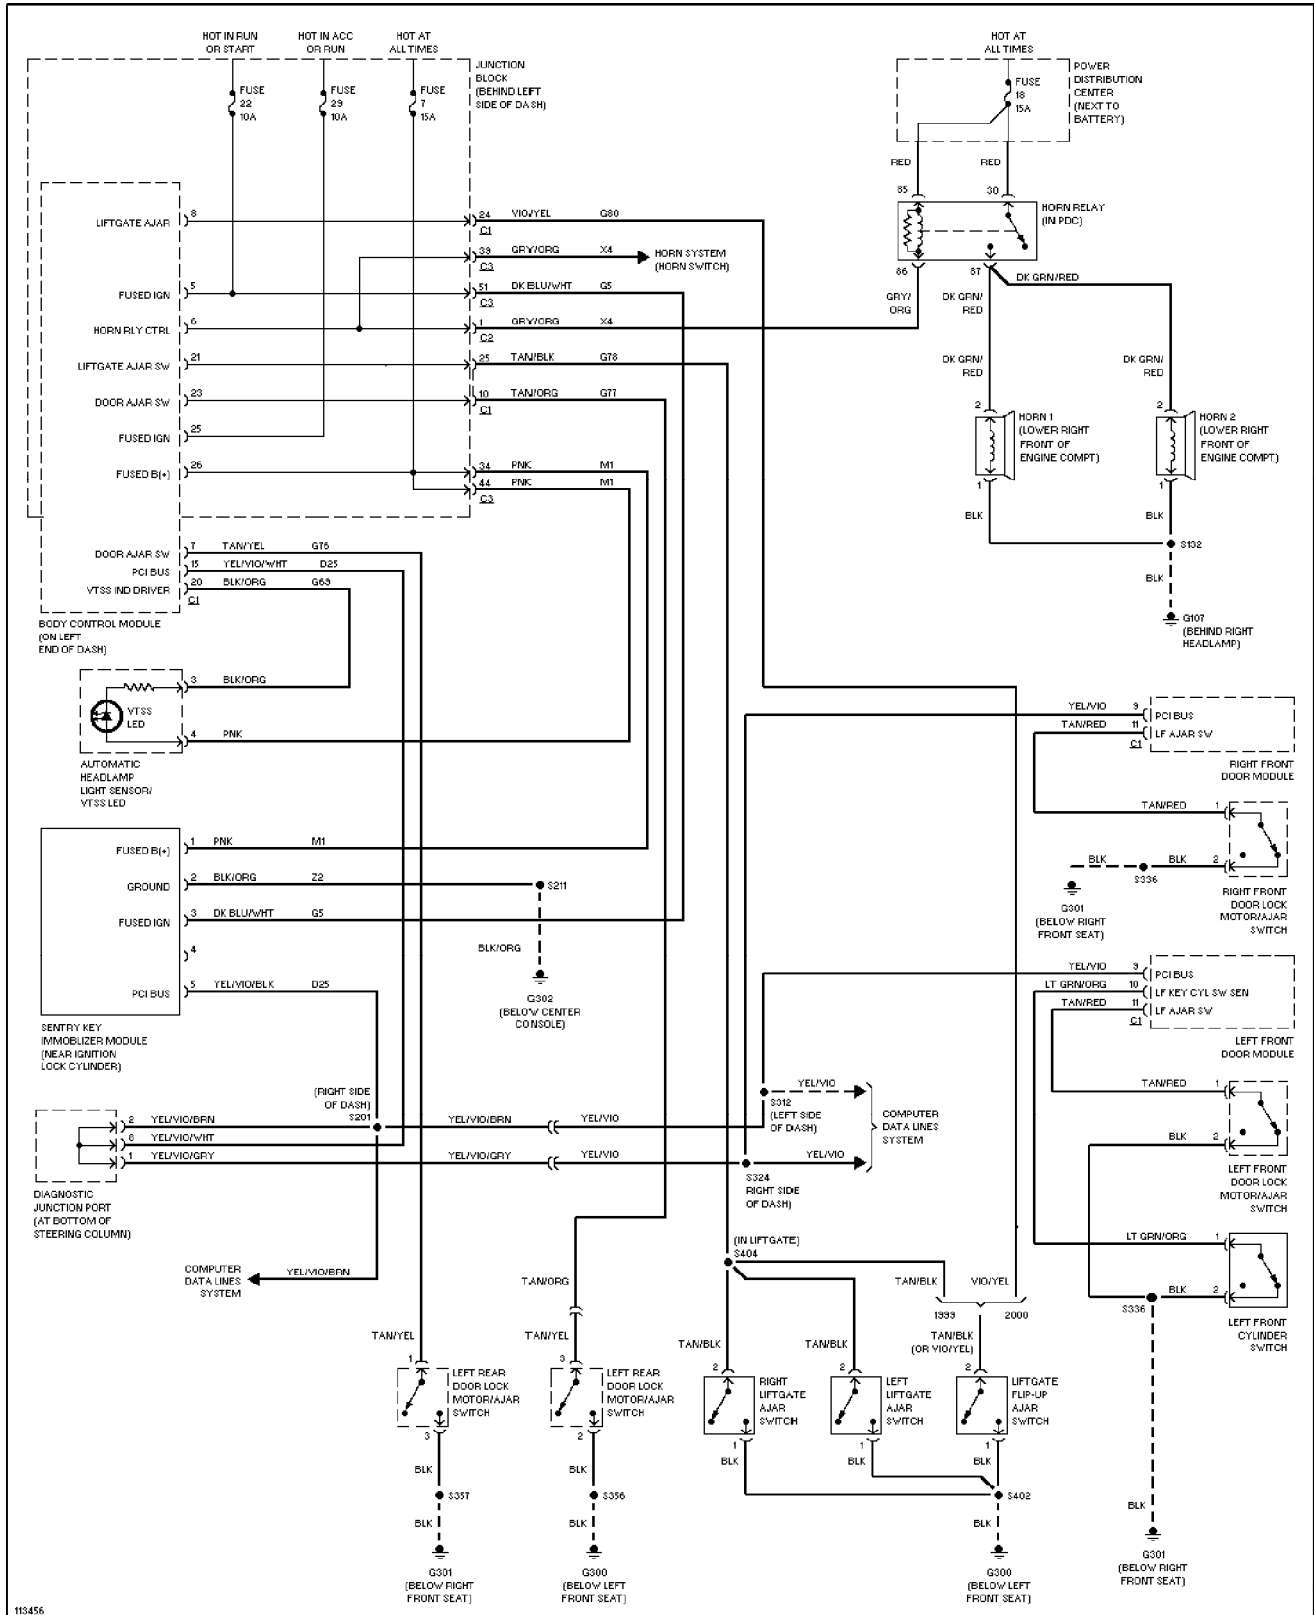

SYSTEM WIRING DIAGRAMS

Anti-theft Circuit (p. 4)

2000 Jeep Grand Cherokee