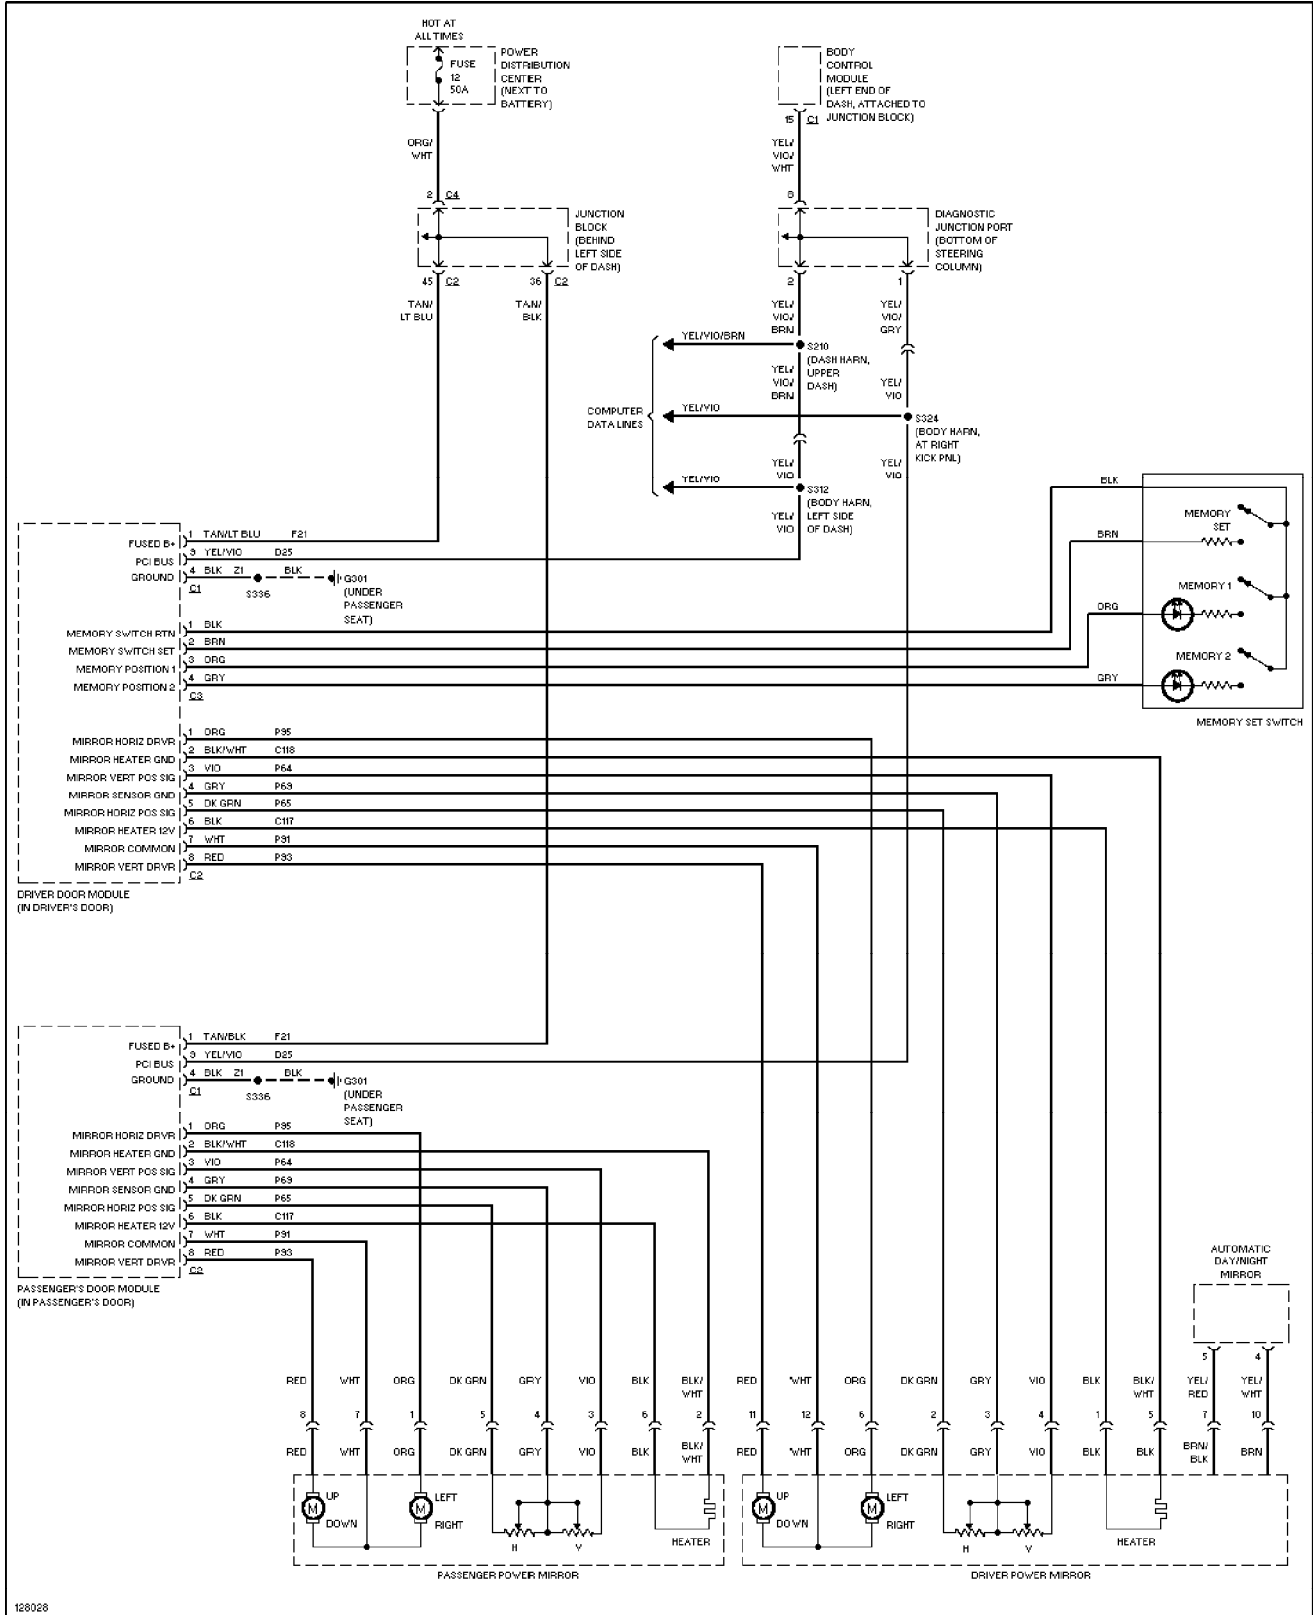

Instrument Cluster Circuit (p. 26)

2000 Jeep Grand Cherokee

SYSTEM WIRING DIAGRAMS

Overhead Console Circuit (p. 27)

2000 Jeep Grand Cherokee

SYSTEM WIRING DIAGRAMS

Courtesy Lamps Circuit (p. 28)

2000 Jeep Grand Cherokee

SYSTEM WIRING DIAGRAMS

Instrument Illumination Circuit (p. 29)

2000 Jeep Grand Cherokee

SYSTEM WIRING DIAGRAMS

Memory Mirrors Circuit (p. 30)

2000 Jeep Grand Cherokee

SYSTEM WIRING DIAGRAMS

Memory Seat Circuit (p. 31)