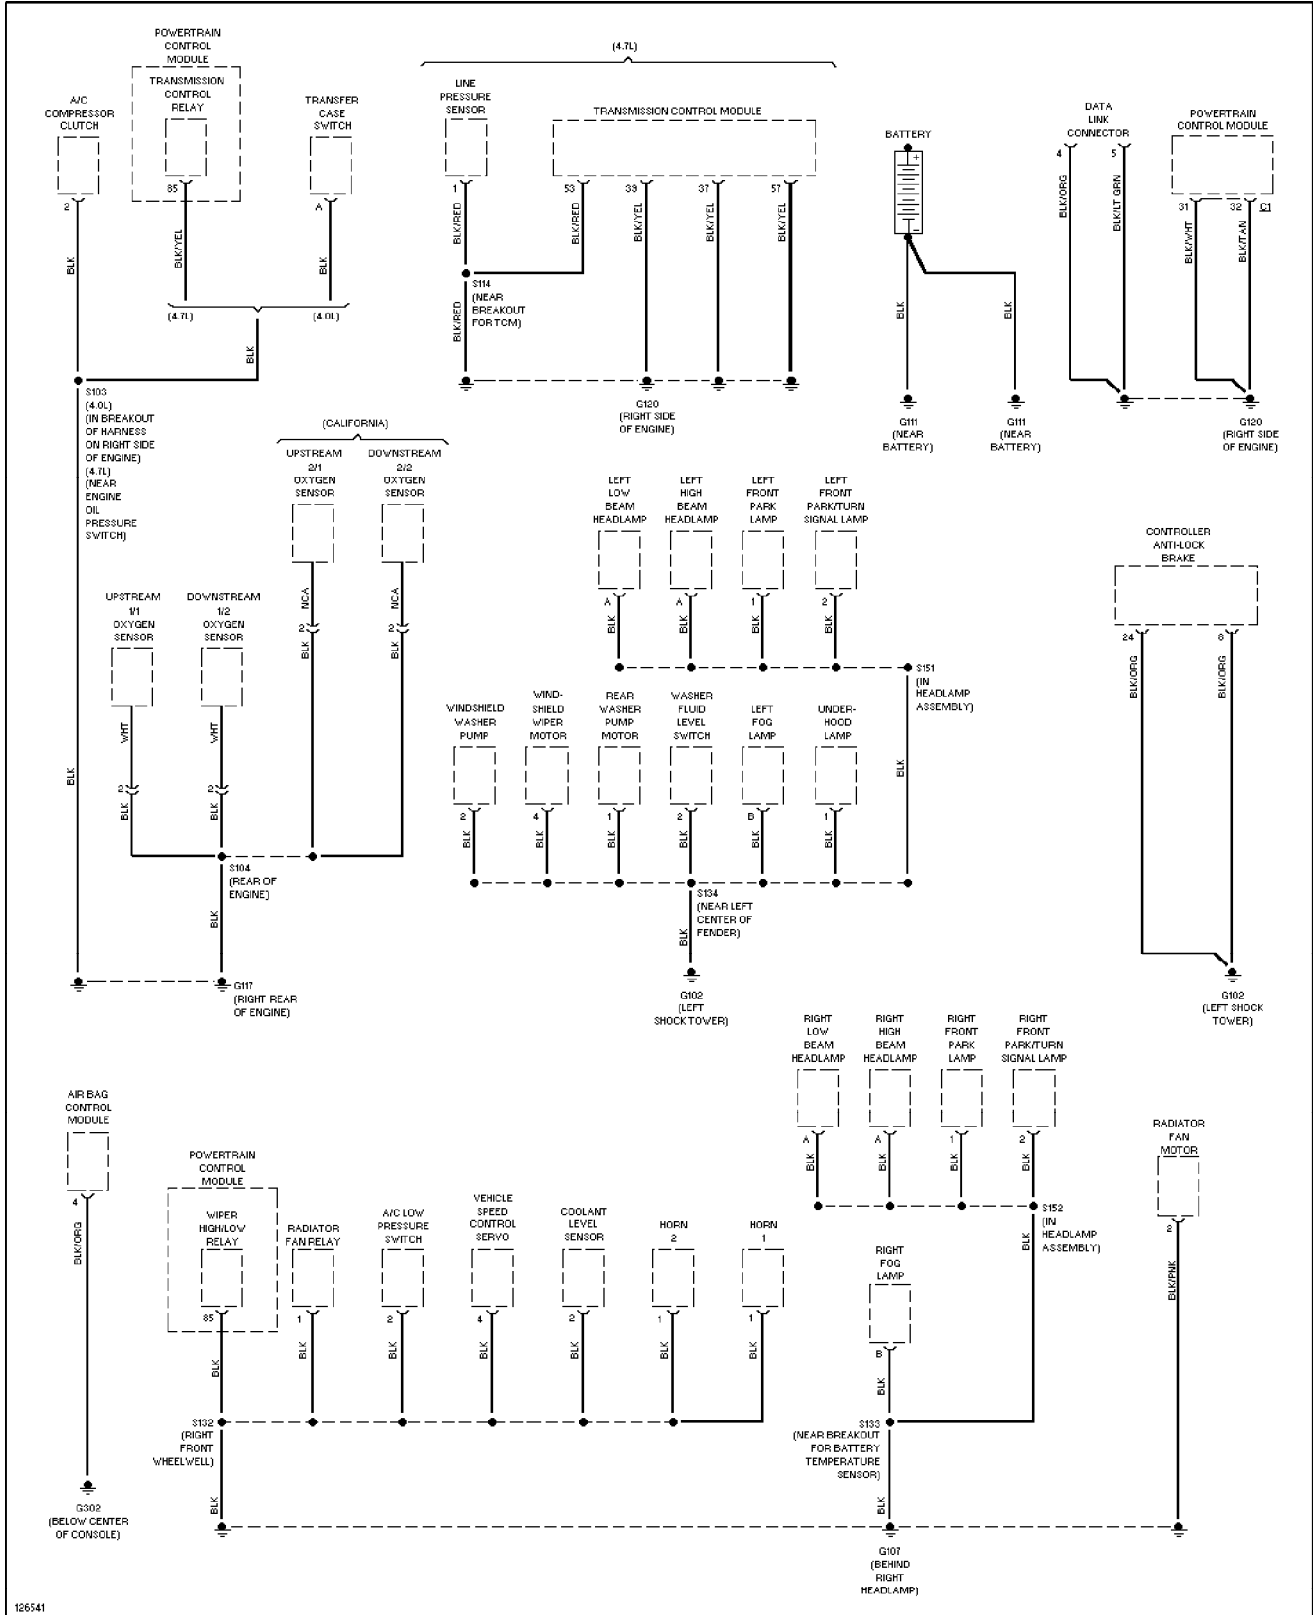

SYSTEM WIRING DIAGRAMS

Ground Distribution Circuit (3 of 4) (p. 21)

2000 Jeep Grand Cherokee