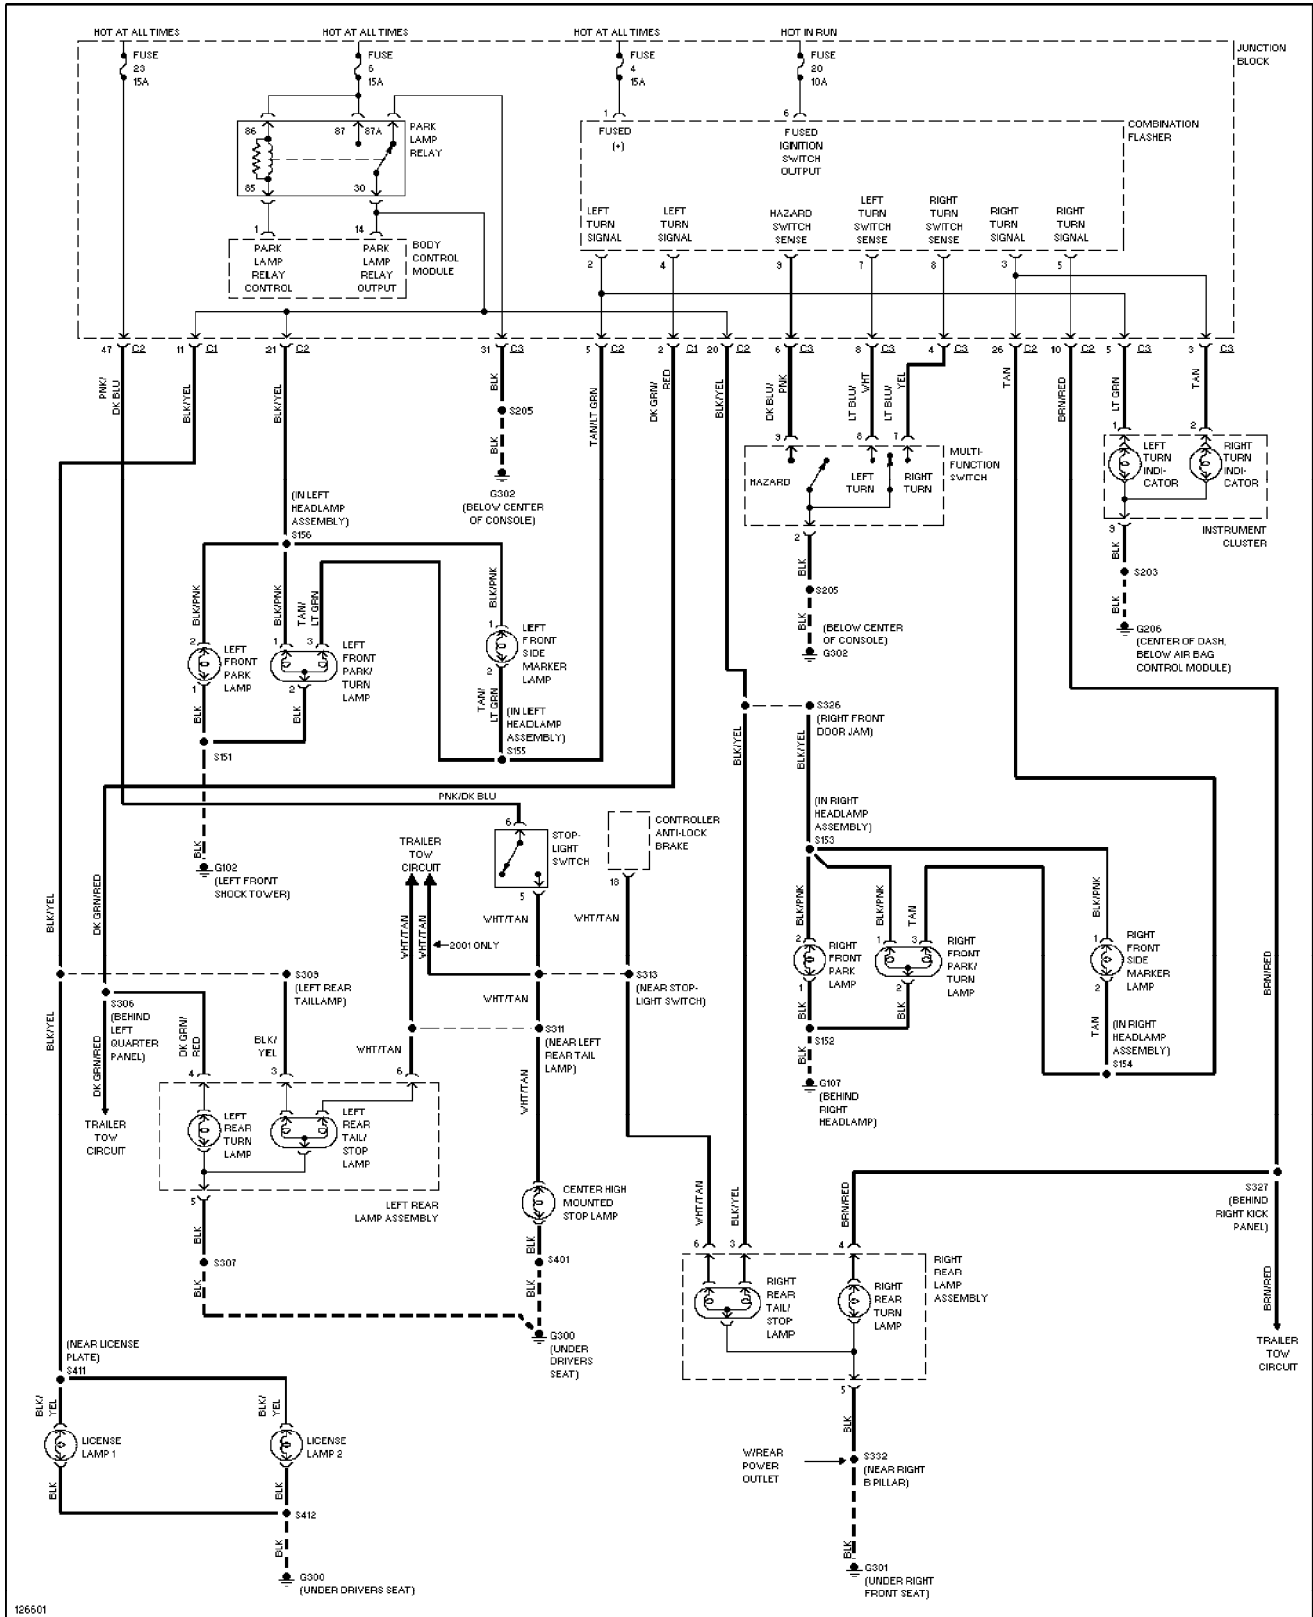

Back-up Lamps Circuit (p. 16)

2000 Jeep Grand Cherokee

SYSTEM WIRING DIAGRAMS

Exterior Lamps Circuit (p. 17)

2000 Jeep Grand Cherokee

SYSTEM WIRING DIAGRAMS

Trailer Tow Circuit (p. 18)

2000 Jeep Grand Cherokee