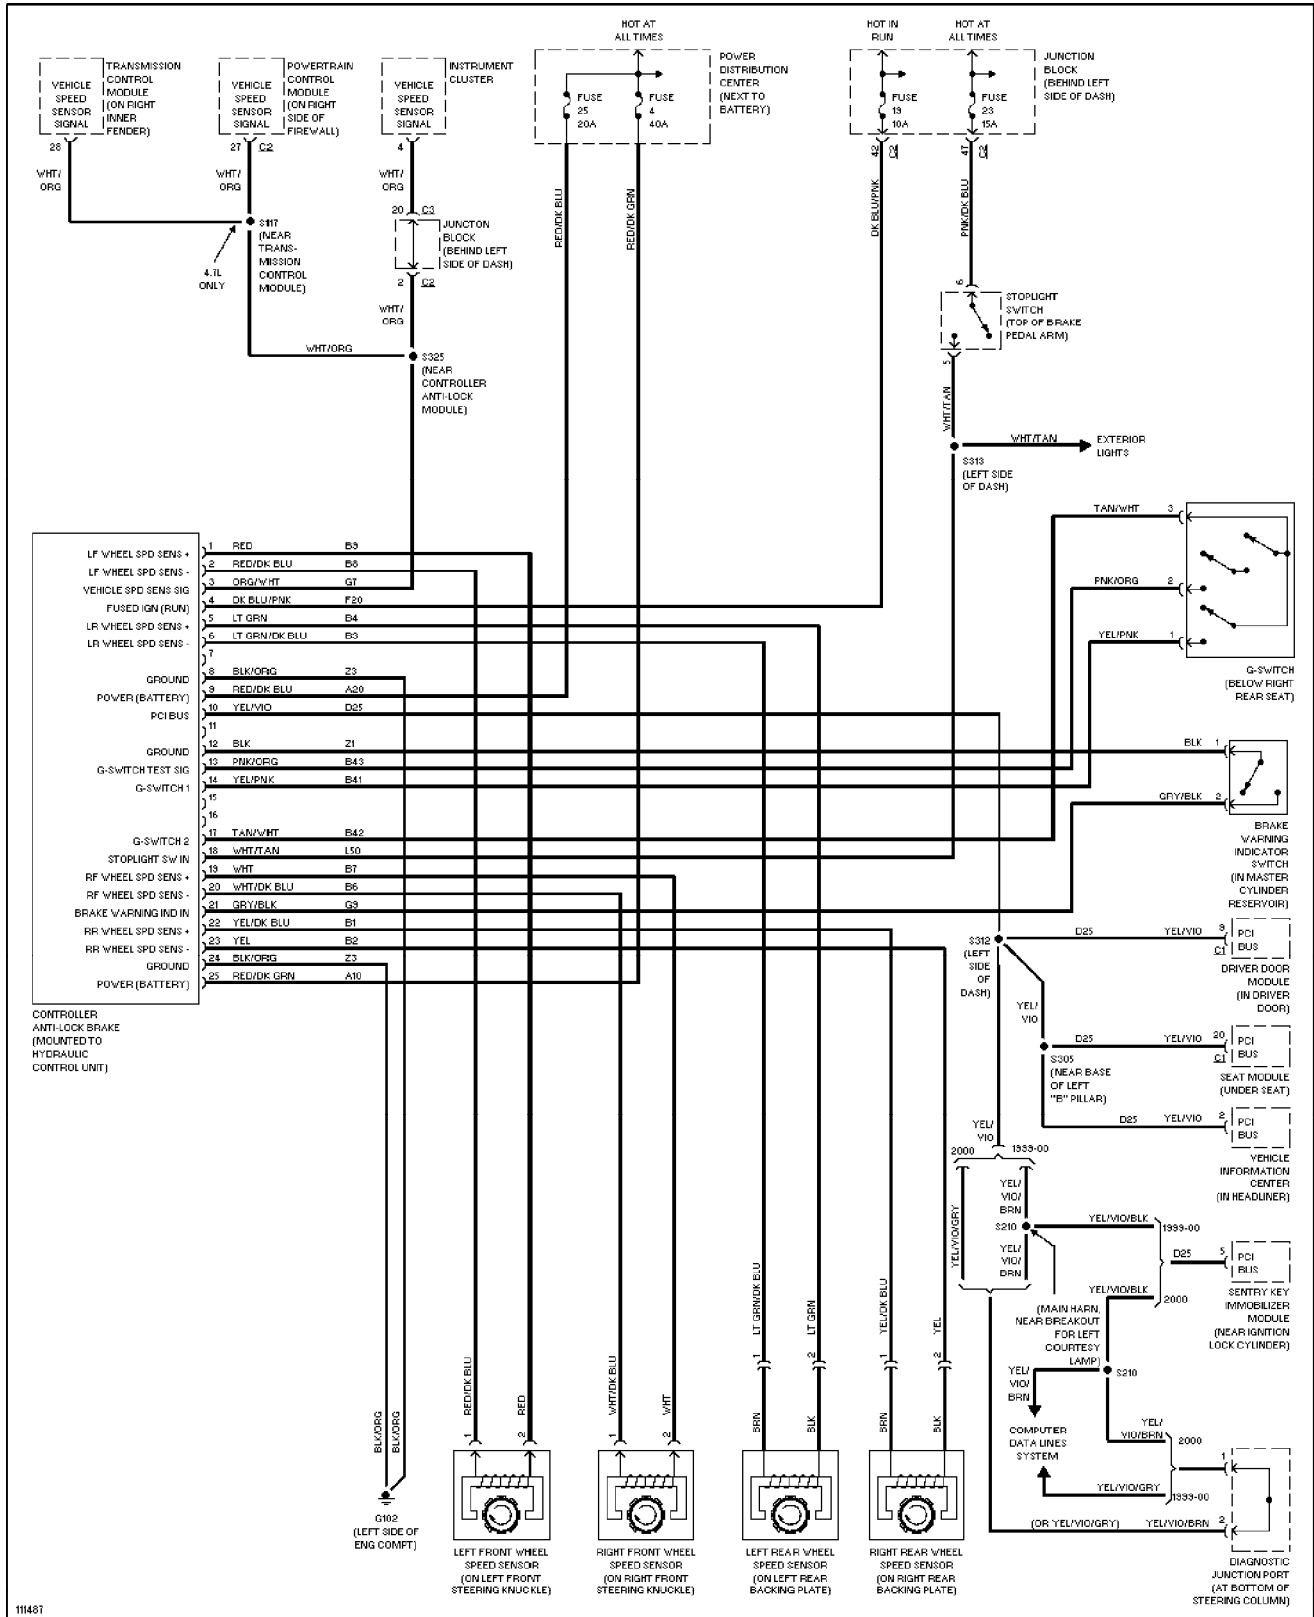

SYSTEM WIRING DIAGRAMS

Anti-lock Brake Circuits (p. 3)

2000 Jeep Grand Cherokee