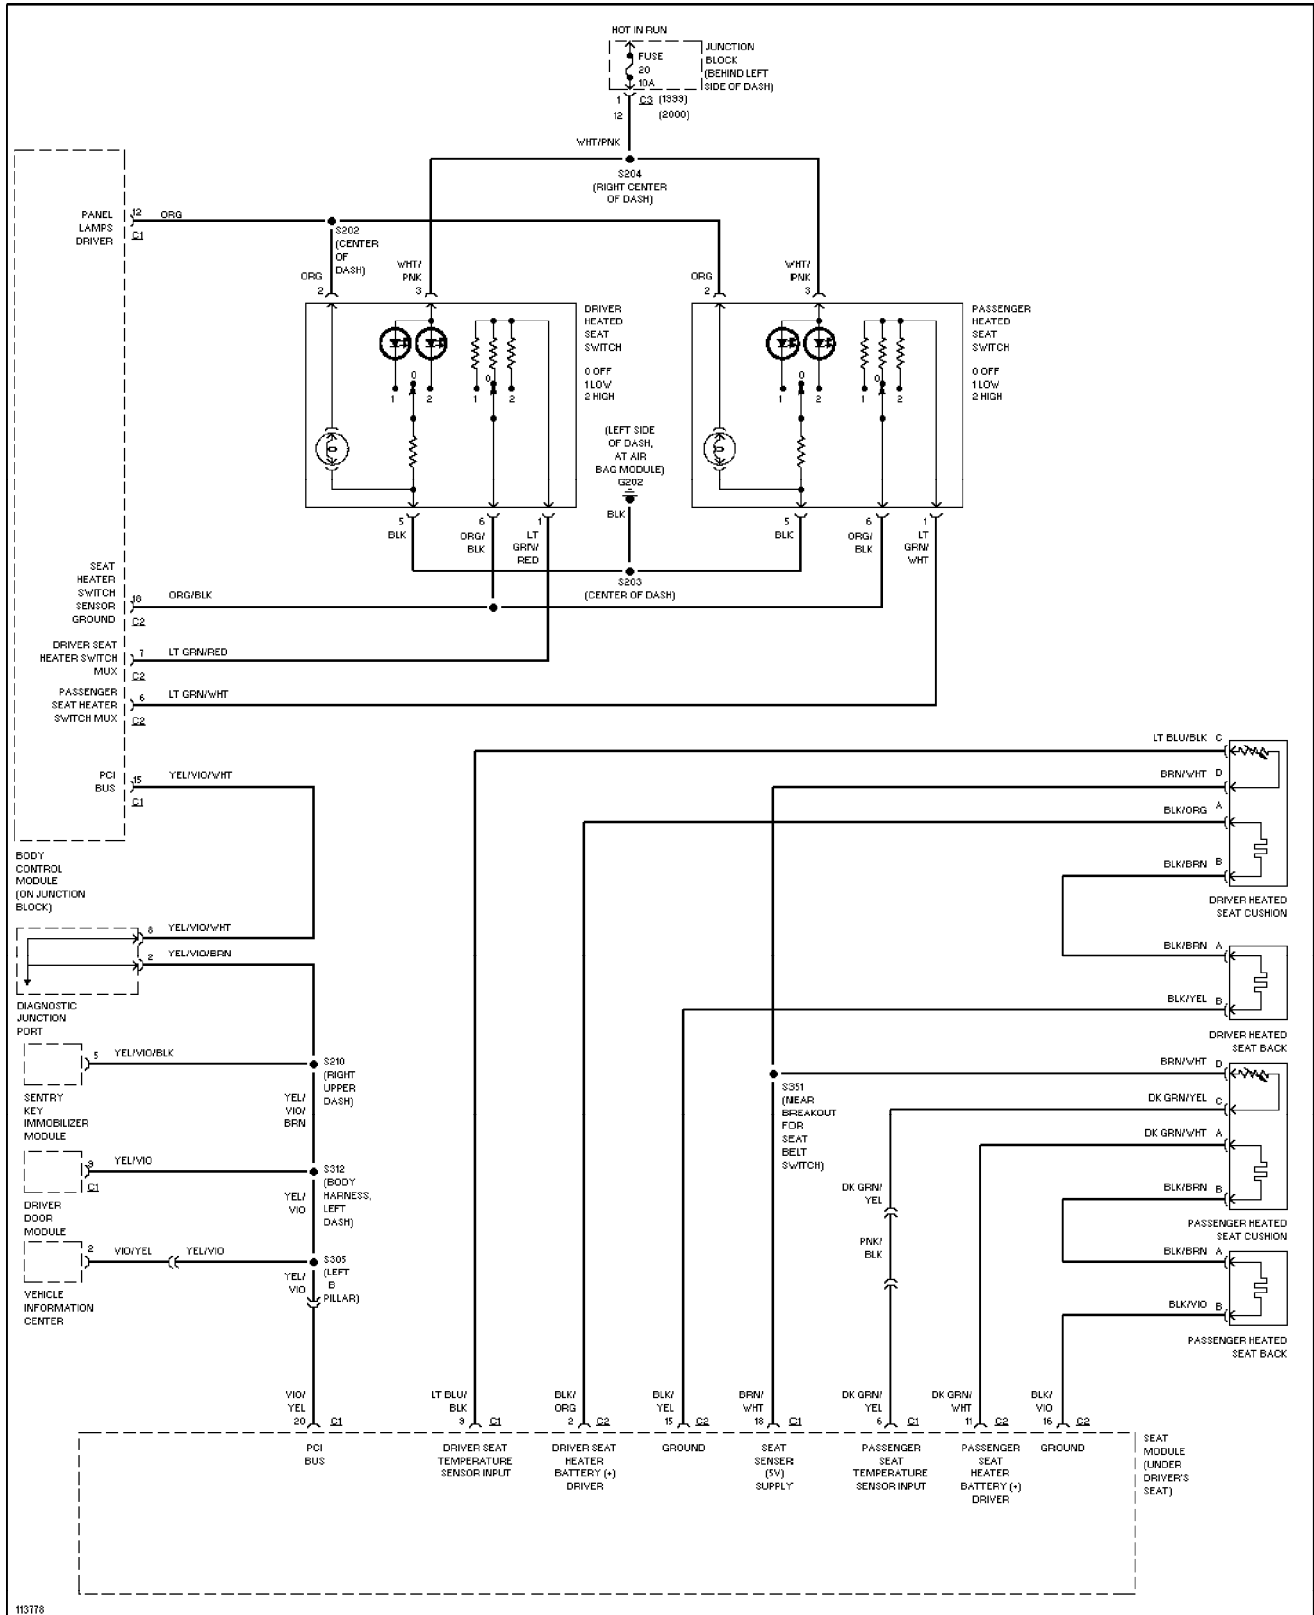

SYSTEM WIRING DIAGRAMS

Power Distribution Circuit (3 of 3) (p. 34)

2000 Jeep Grand Cherokee

SYSTEM WIRING DIAGRAMS

Power Door Lock Circuit (p. 35)

2000 Jeep Grand Cherokee

SYSTEM WIRING DIAGRAMS

Power Mirror Circuit (p. 36)

2000 Jeep Grand Cherokee

SYSTEM WIRING DIAGRAMS

Heated Seats Circuit (p. 37)

2000 Jeep Grand Cherokee

SYSTEM WIRING DIAGRAMS

Lumbar Circuit (p. 38)

2000 Jeep Grand Cherokee

SYSTEM WIRING DIAGRAMS