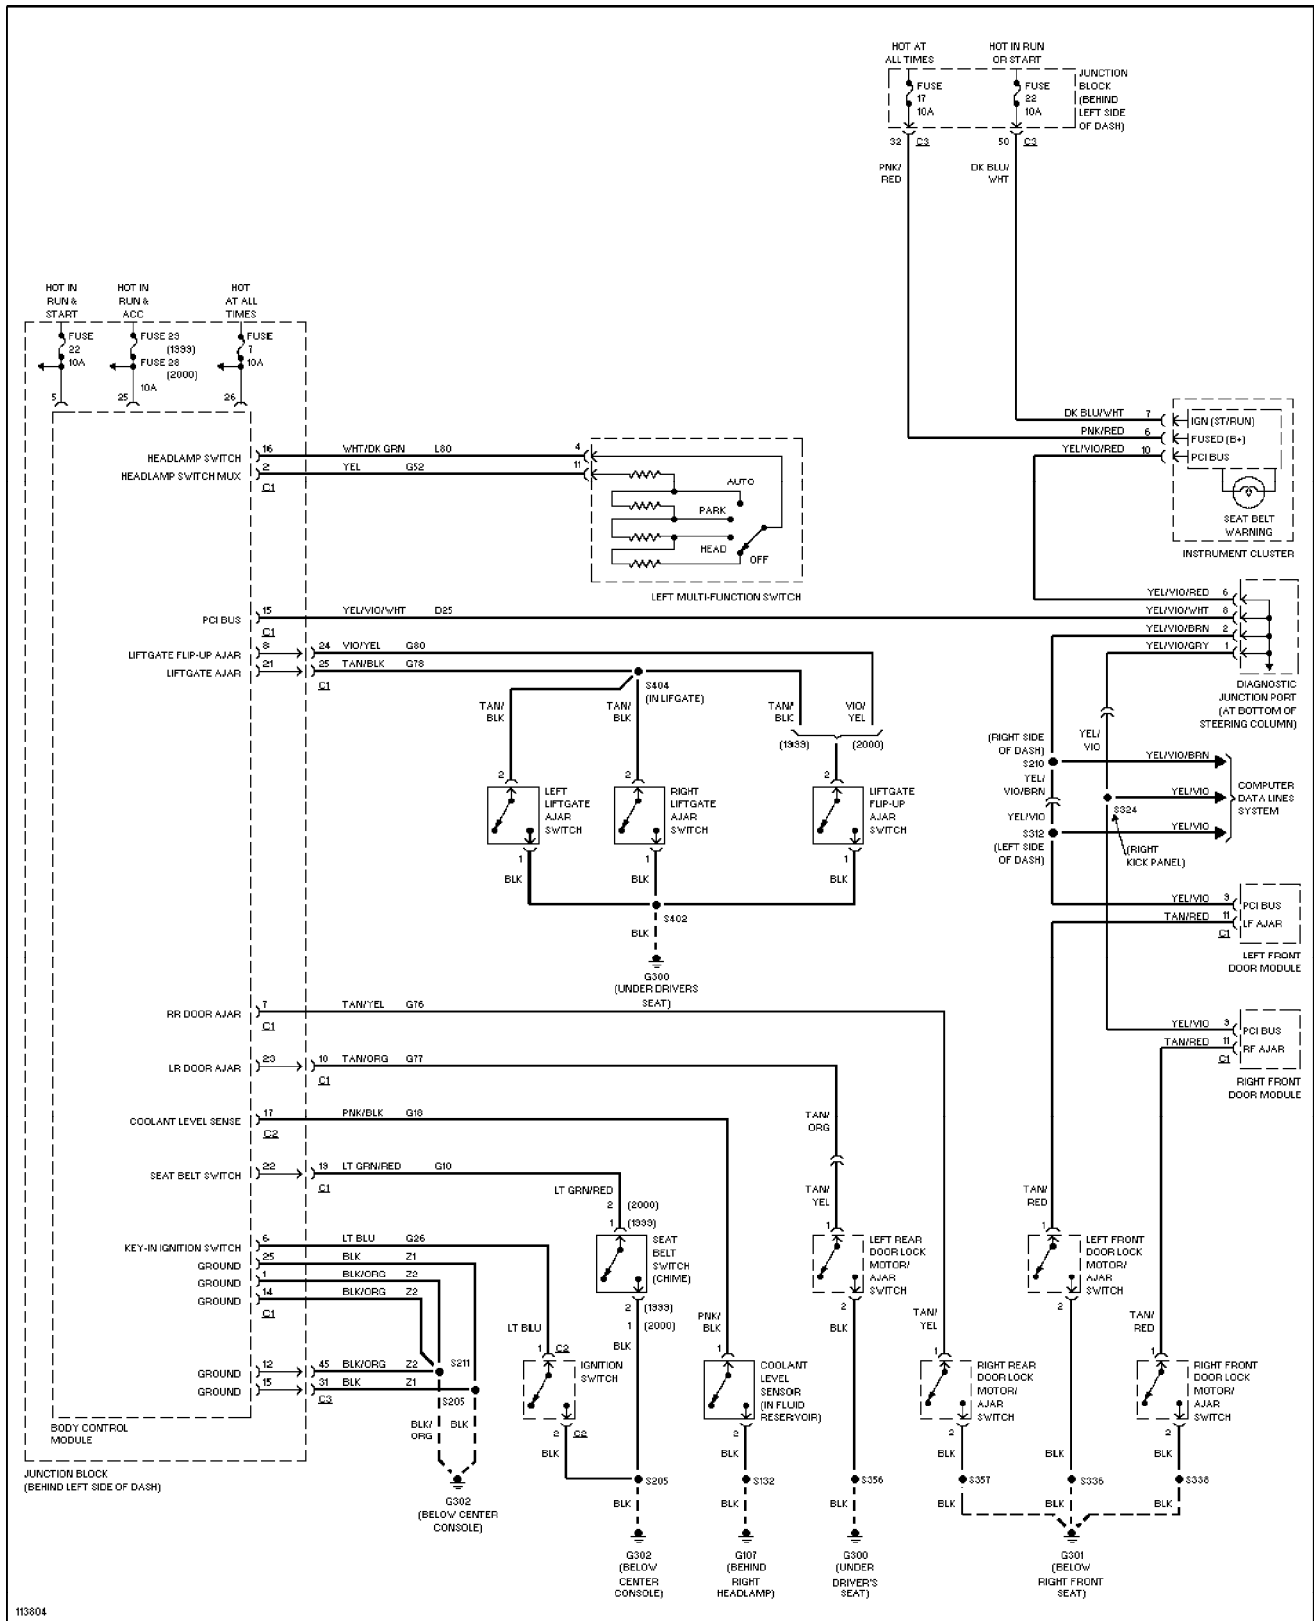

SYSTEM WIRING DIAGRAMS

Warning System Circuits (p. 53)

2000 Jeep Grand Cherokee