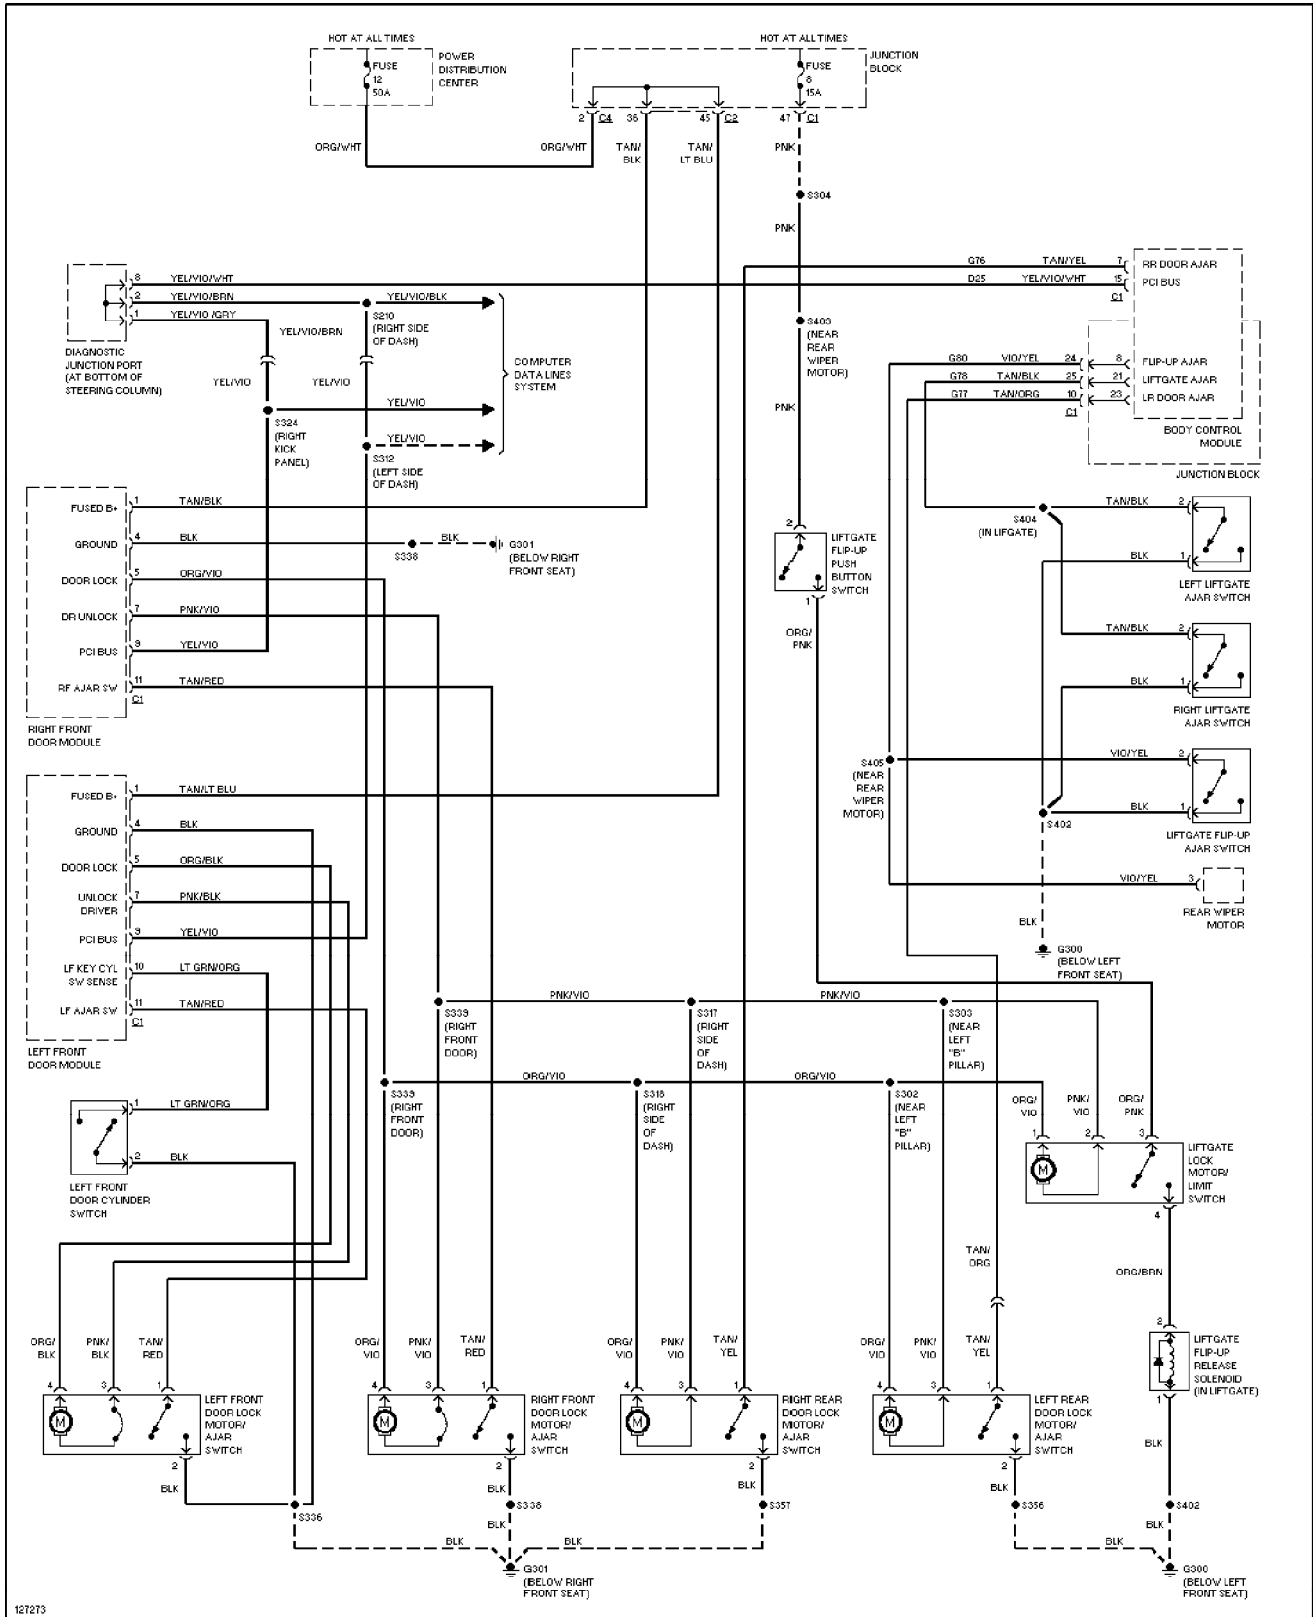

SYSTEM WIRING DIAGRAMS

Power Distribution Circuit (3 of 3) (p. 34)

2000 Jeep Grand Cherokee

SYSTEM WIRING DIAGRAMS

Power Door Lock Circuit (p. 35)

2000 Jeep Grand Cherokee

SYSTEM WIRING DIAGRAMS

Power Mirror Circuit (p. 36)

2000 Jeep Grand Cherokee

SYSTEM WIRING DIAGRAMS

Heated Seats Circuit (p. 37)

2000 Jeep Grand Cherokee

SYSTEM WIRING DIAGRAMS

Lumbar Circuit (p. 38)

2000 Jeep Grand Cherokee

SYSTEM WIRING DIAGRAMS