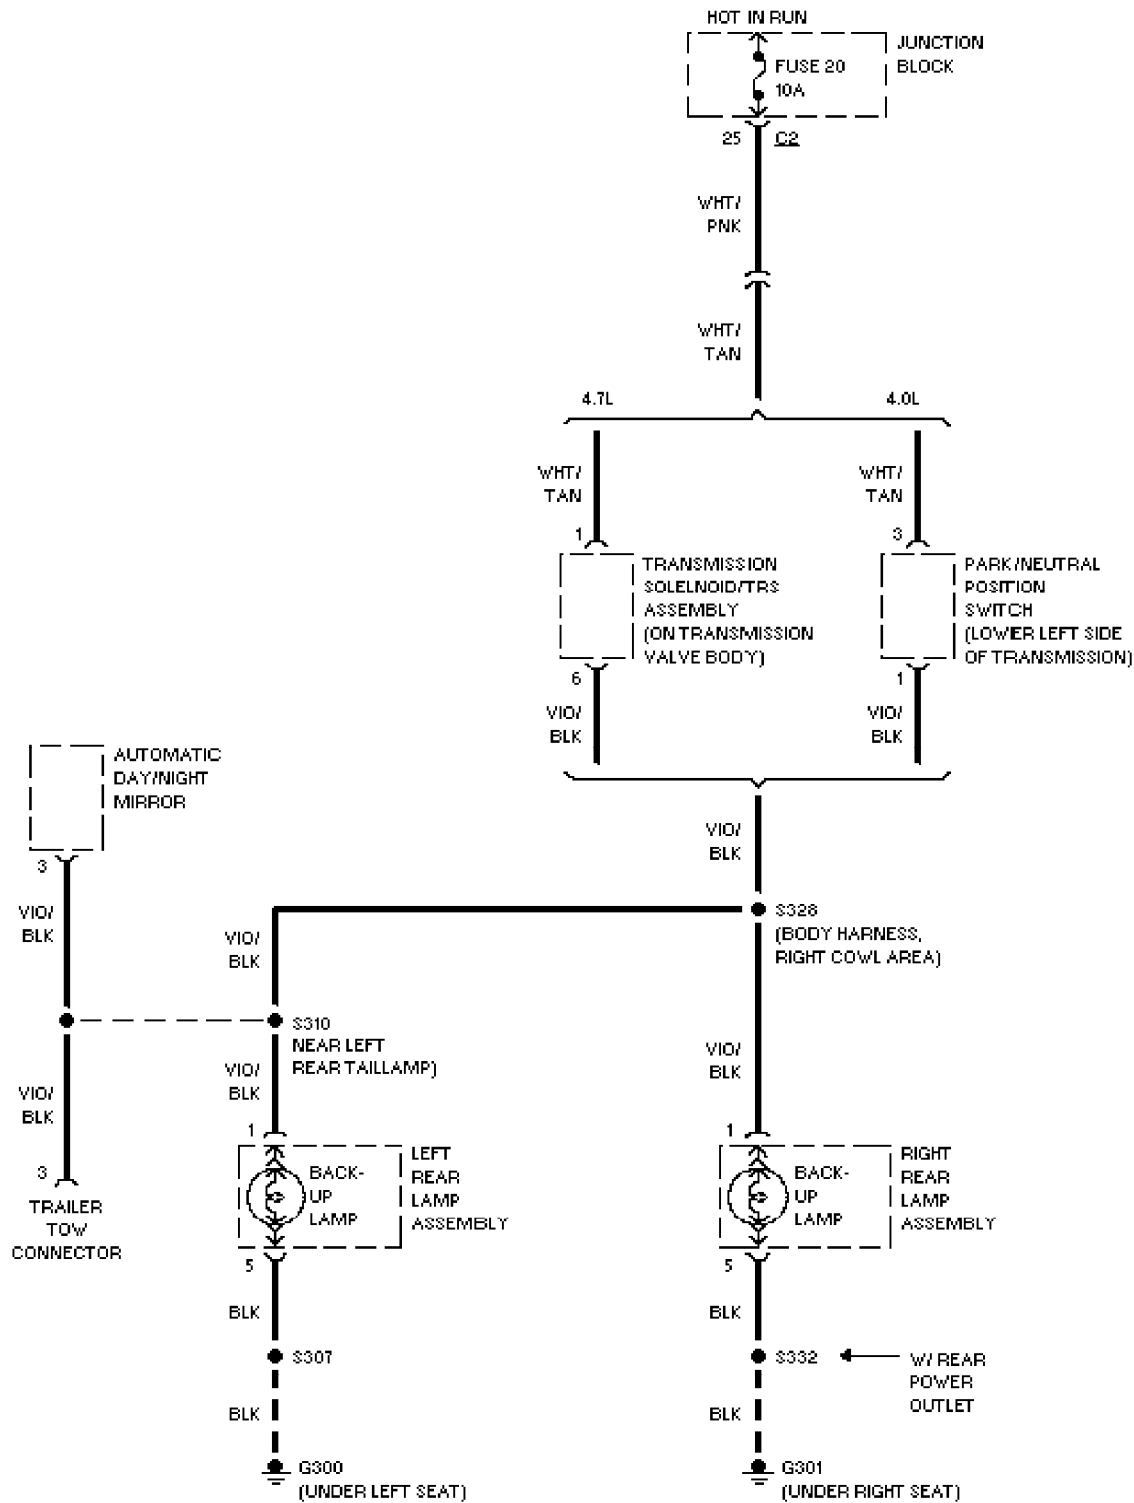

SYSTEM WIRING DIAGRAMS

4.7L, Engine Performance Circuits (2 of 3) (p. 14)

2000 Jeep Grand Cherokee

SYSTEM WIRING DIAGRAMS

4.7L, Engine Performance Circuits (3 of 3) (p. 15)

2000 Jeep Grand Cherokee

SYSTEM WIRING DIAGRAMS

Back-up Lamps Circuit (p. 16)

2000 Jeep Grand Cherokee

SYSTEM WIRING DIAGRAMS

Exterior Lamps Circuit (p. 17)

2000 Jeep Grand Cherokee

SYSTEM WIRING DIAGRAMS

Trailer Tow Circuit (p. 18)

2000 Jeep Grand Cherokee