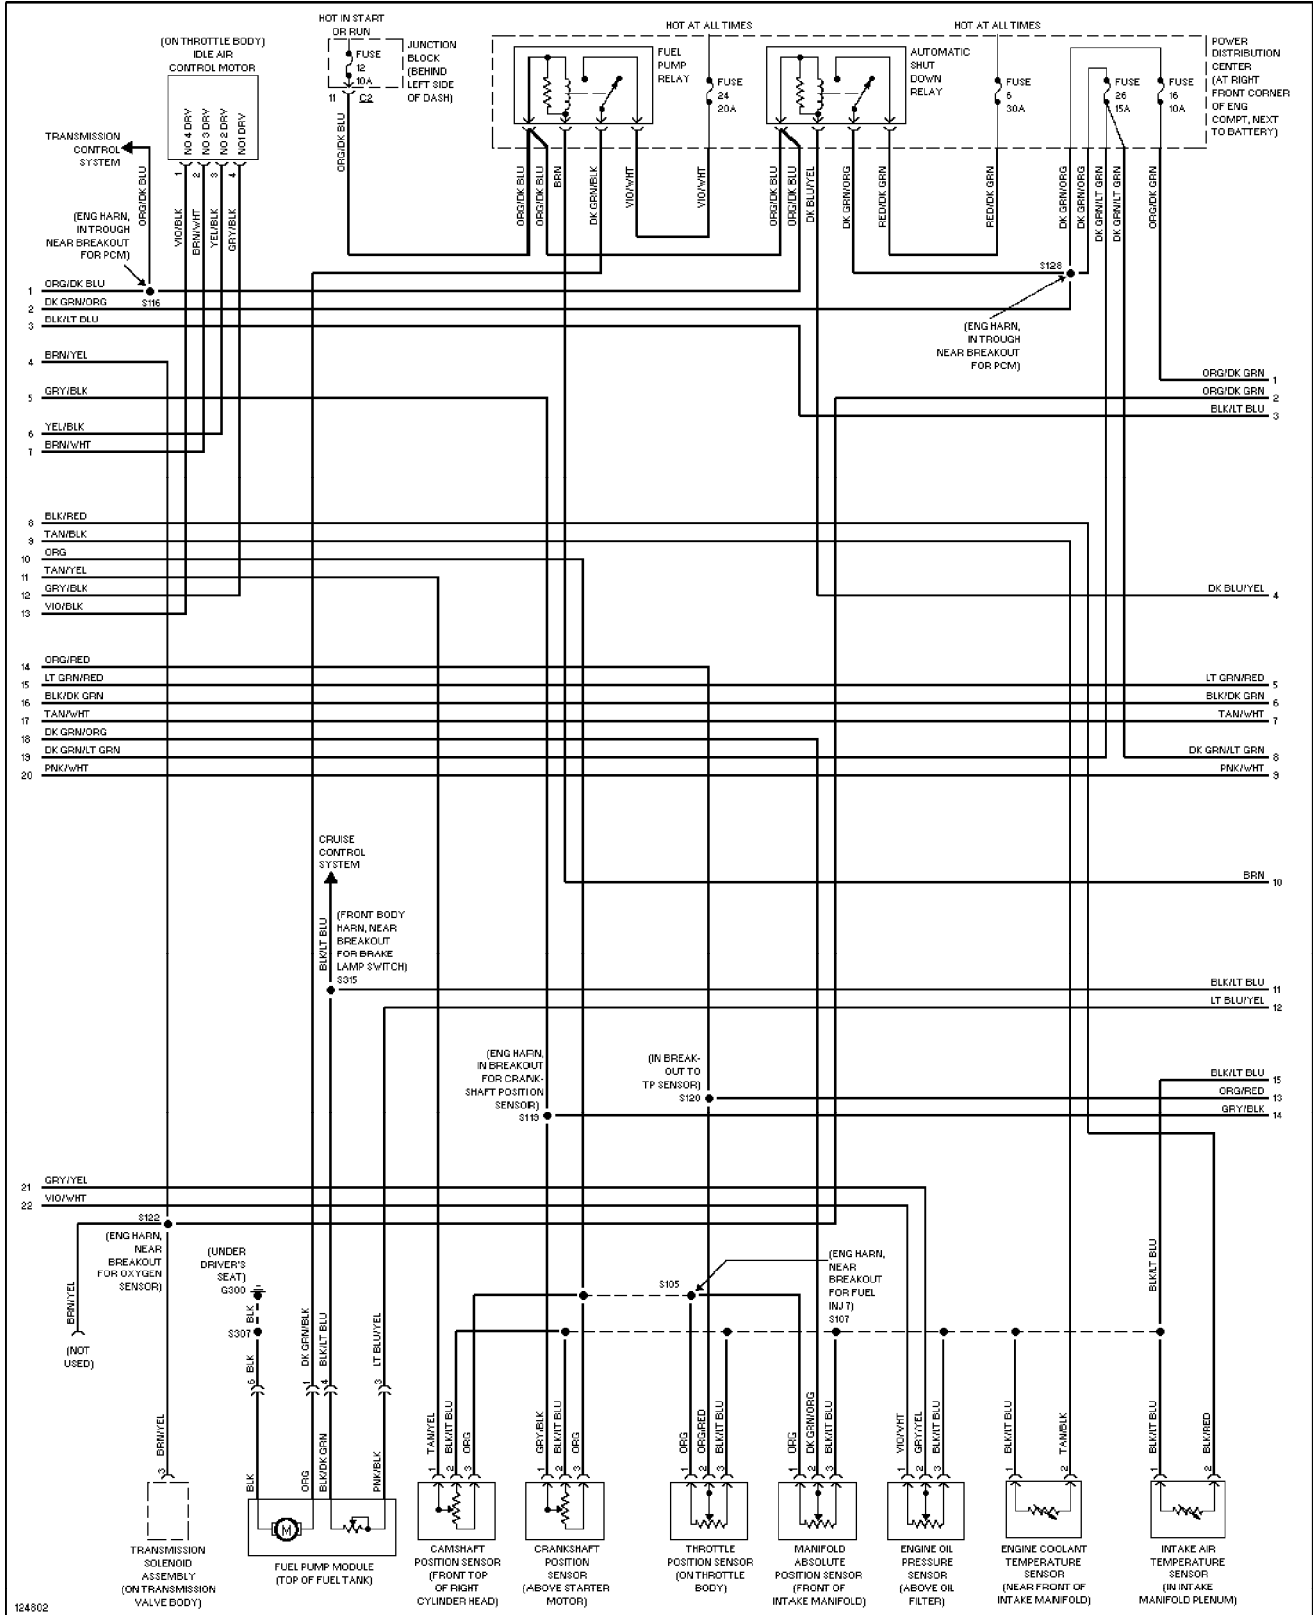

SYSTEM WIRING DIAGRAMS

4.7L, Engine Performance Circuits (2 of 3) (p. 14)

2000 Jeep Grand Cherokee