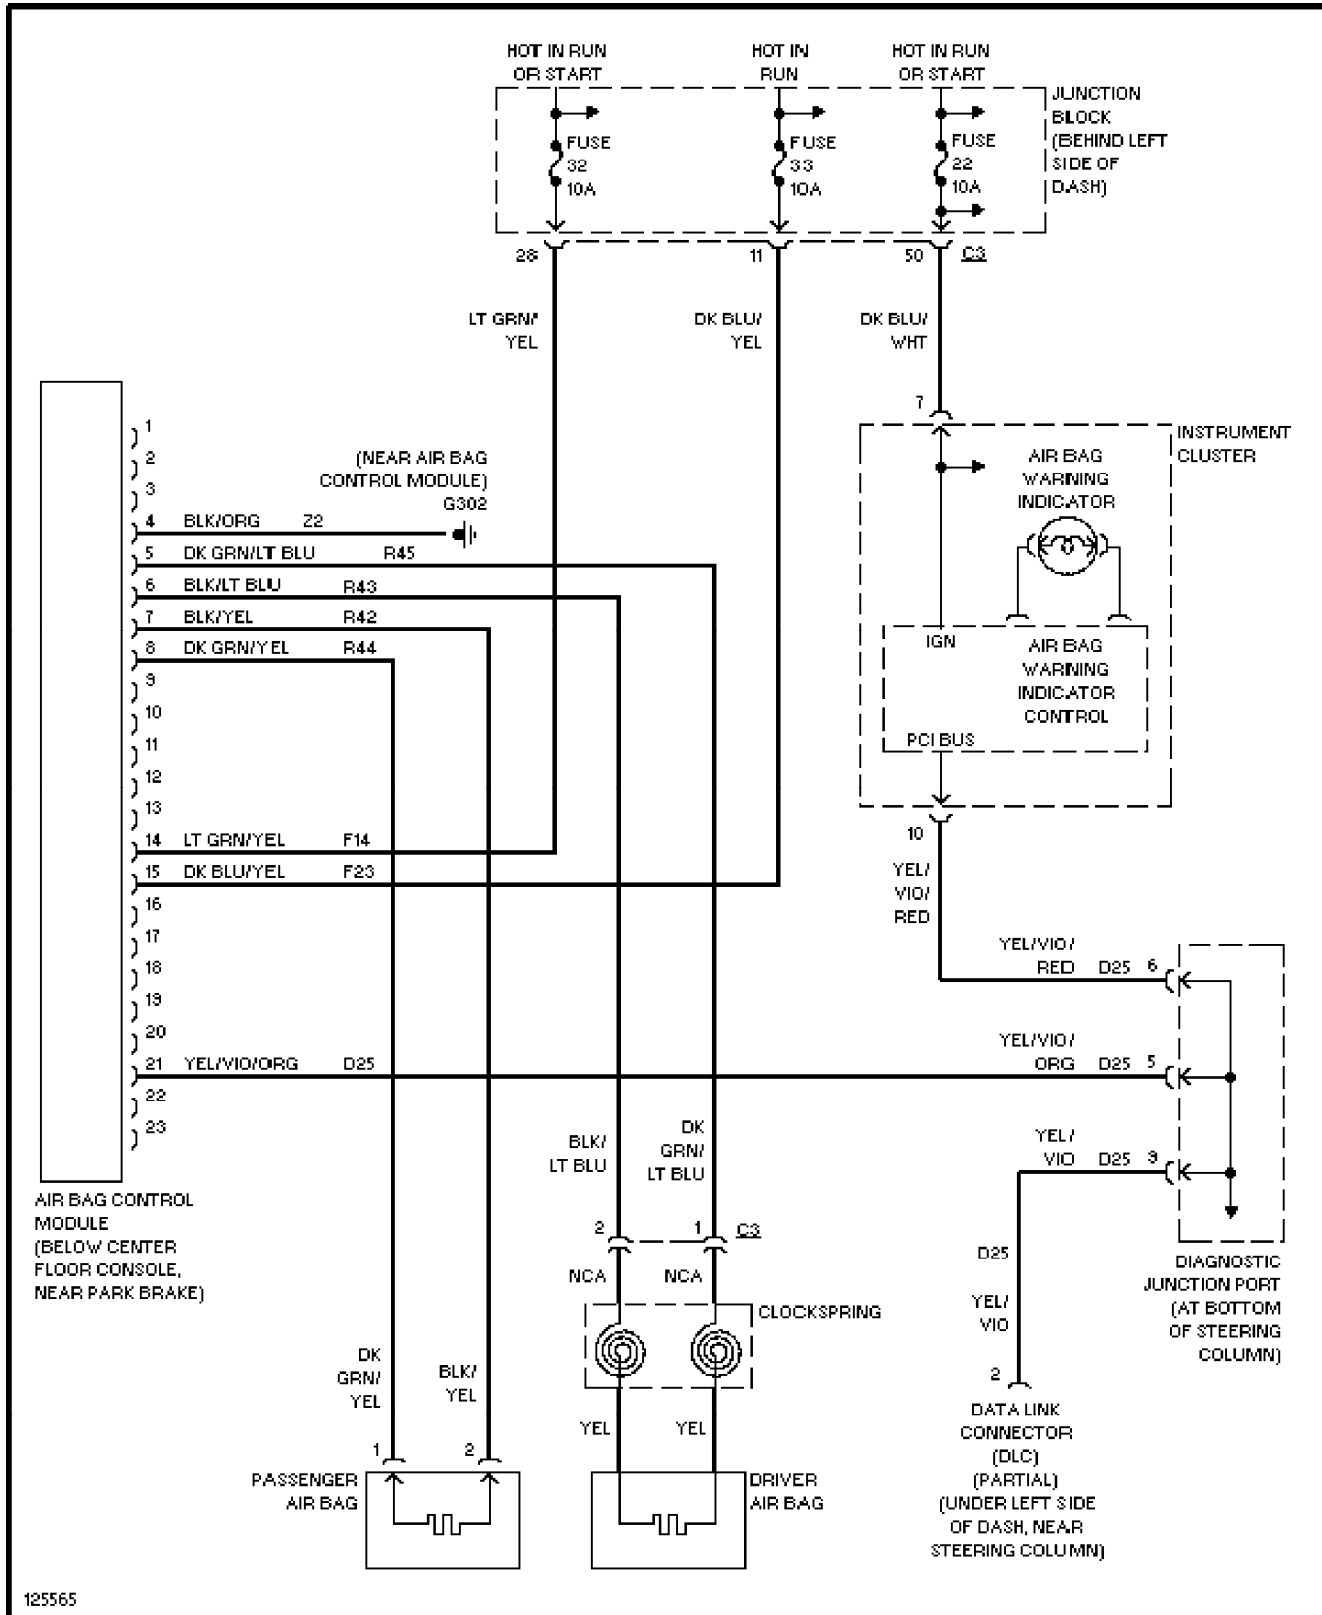

2000 Jeep Grand Cherokee

SYSTEM WIRING DIAGRAMS

Shift Interlock Circuit (p. 45)

2000 Jeep Grand Cherokee

SYSTEM WIRING DIAGRAMS

Charging Circuit (p. 46)

2000 Jeep Grand Cherokee

SYSTEM WIRING DIAGRAMS

Starting Circuit (p. 47)

2000 Jeep Grand Cherokee

SYSTEM WIRING DIAGRAMS

Supplemental Restraint Circuit (p. 48)

2000 Jeep Grand Cherokee

SYSTEM WIRING DIAGRAMS

4.0L, A/T Circuit (p. 49)

2000 Jeep Grand Cherokee

SYSTEM WIRING DIAGRAMS

4.7L, A/T Circuit (1 of 2) (p. 50)

2000 Jeep Grand Cherokee

SYSTEM WIRING DIAGRAMS

4.7L, A/T Circuit (2 of 2) (p. 51)

2000 Jeep Grand Cherokee

SYSTEM WIRING DIAGRAMS
Trunk, Tailgate, Fuel Door Circuits (p. 52)
 2000 Jeep Grand Cherokee