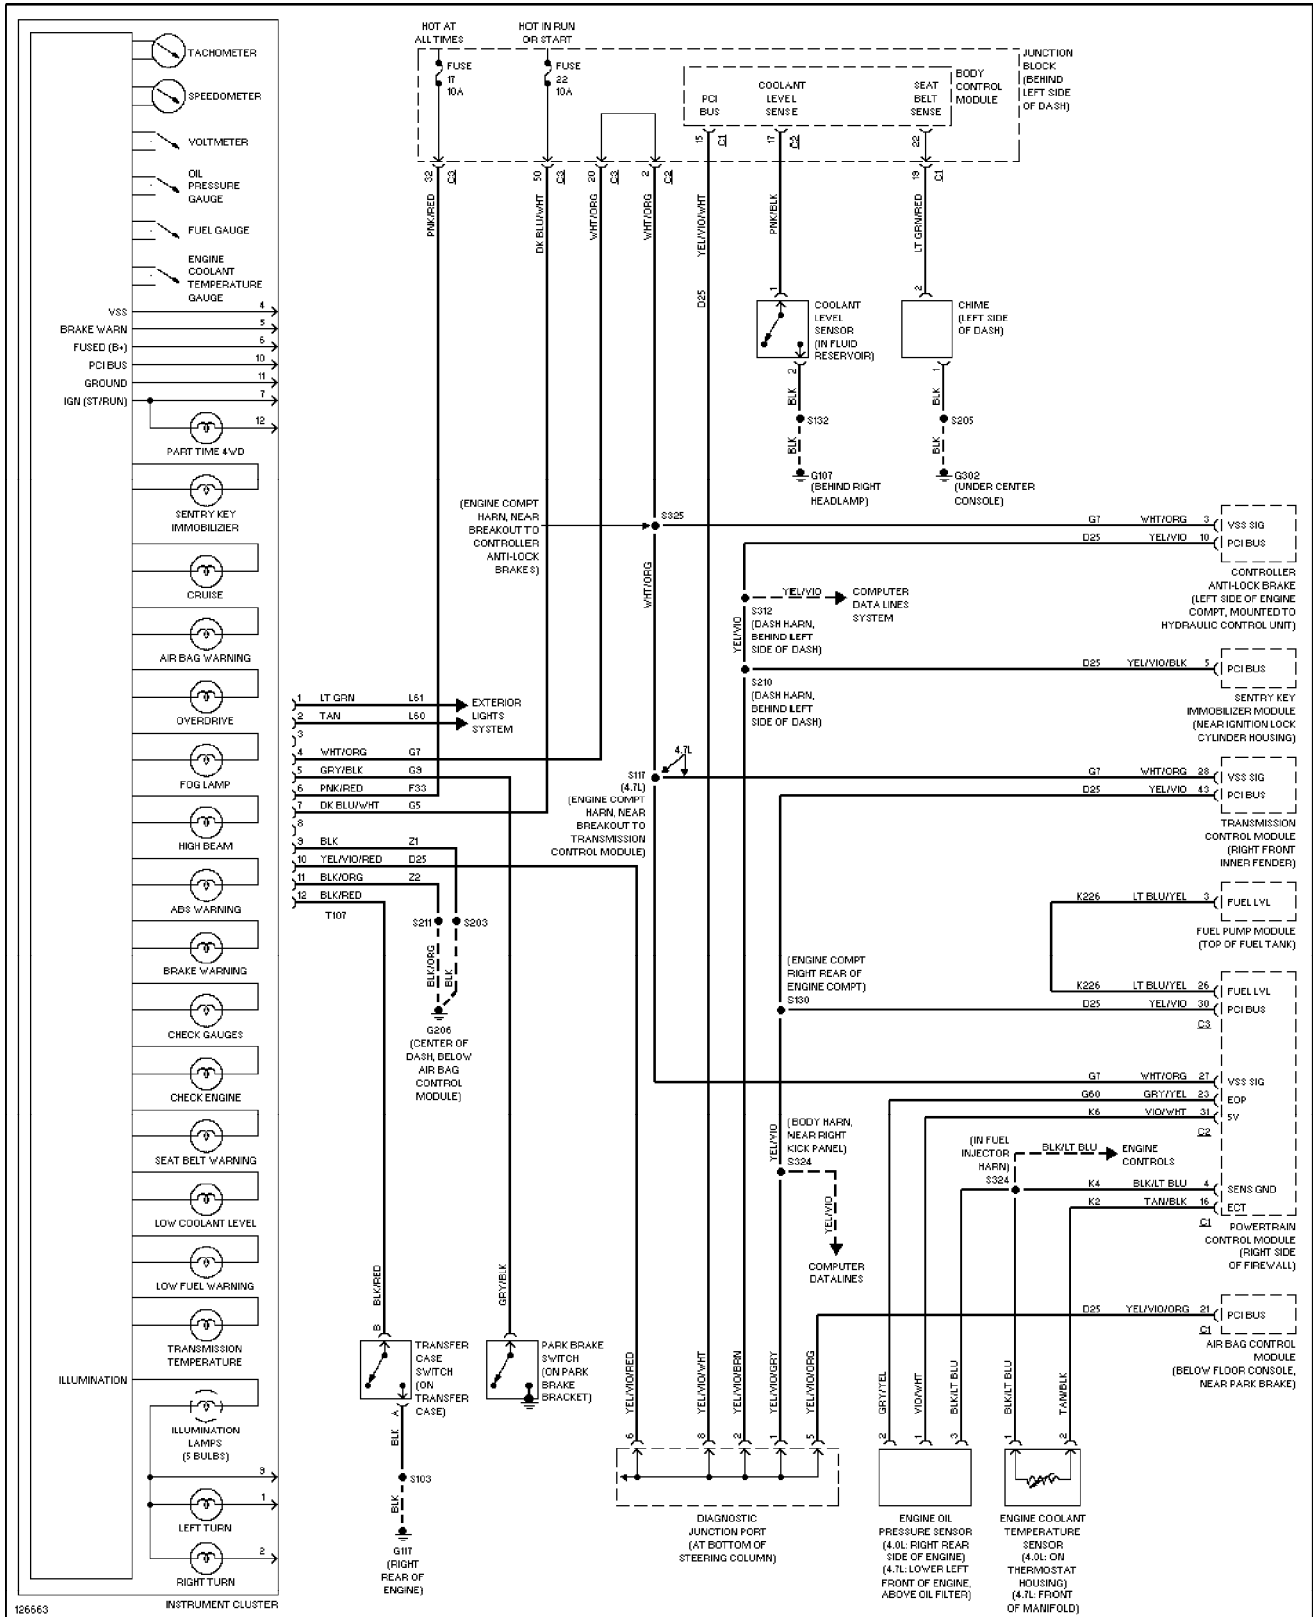

2000 Jeep Grand Cherokee

SYSTEM WIRING DIAGRAMS

Headlight Circuit, W/O DRL (p. 24)

2000 Jeep Grand Cherokee

SYSTEM WIRING DIAGRAMS

Horn Circuit (p. 25)

2000 Jeep Grand Cherokee

SYSTEM WIRING DIAGRAMS

Instrument Cluster Circuit (p. 26)

2000 Jeep Grand Cherokee

SYSTEM WIRING DIAGRAMS

Overhead Console Circuit (p. 27)

2000 Jeep Grand Cherokee

SYSTEM WIRING DIAGRAMS

Courtesy Lamps Circuit (p. 28)

2000 Jeep Grand Cherokee