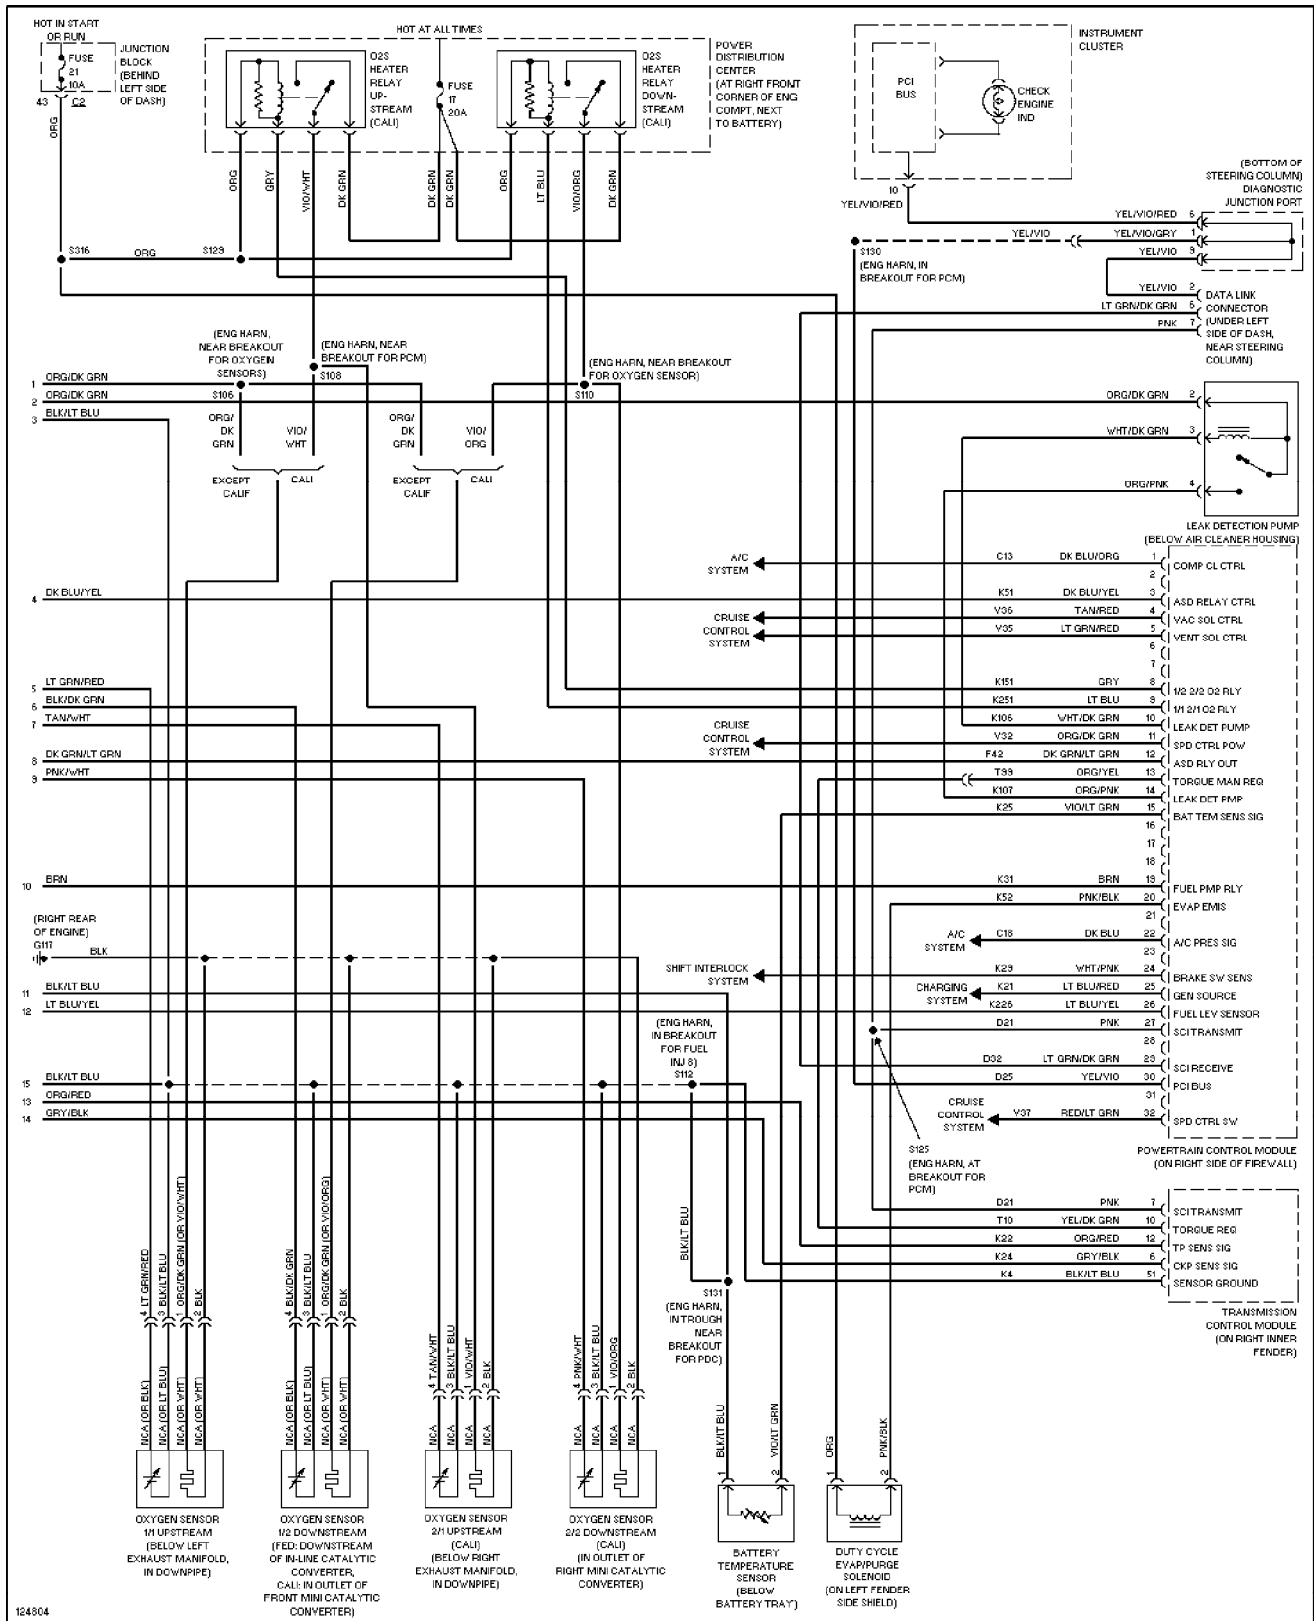

SYSTEM WIRING DIAGRAMS

4.7L, Engine Performance Circuits (3 of 3) (p. 15)

2000 Jeep Grand Cherokee