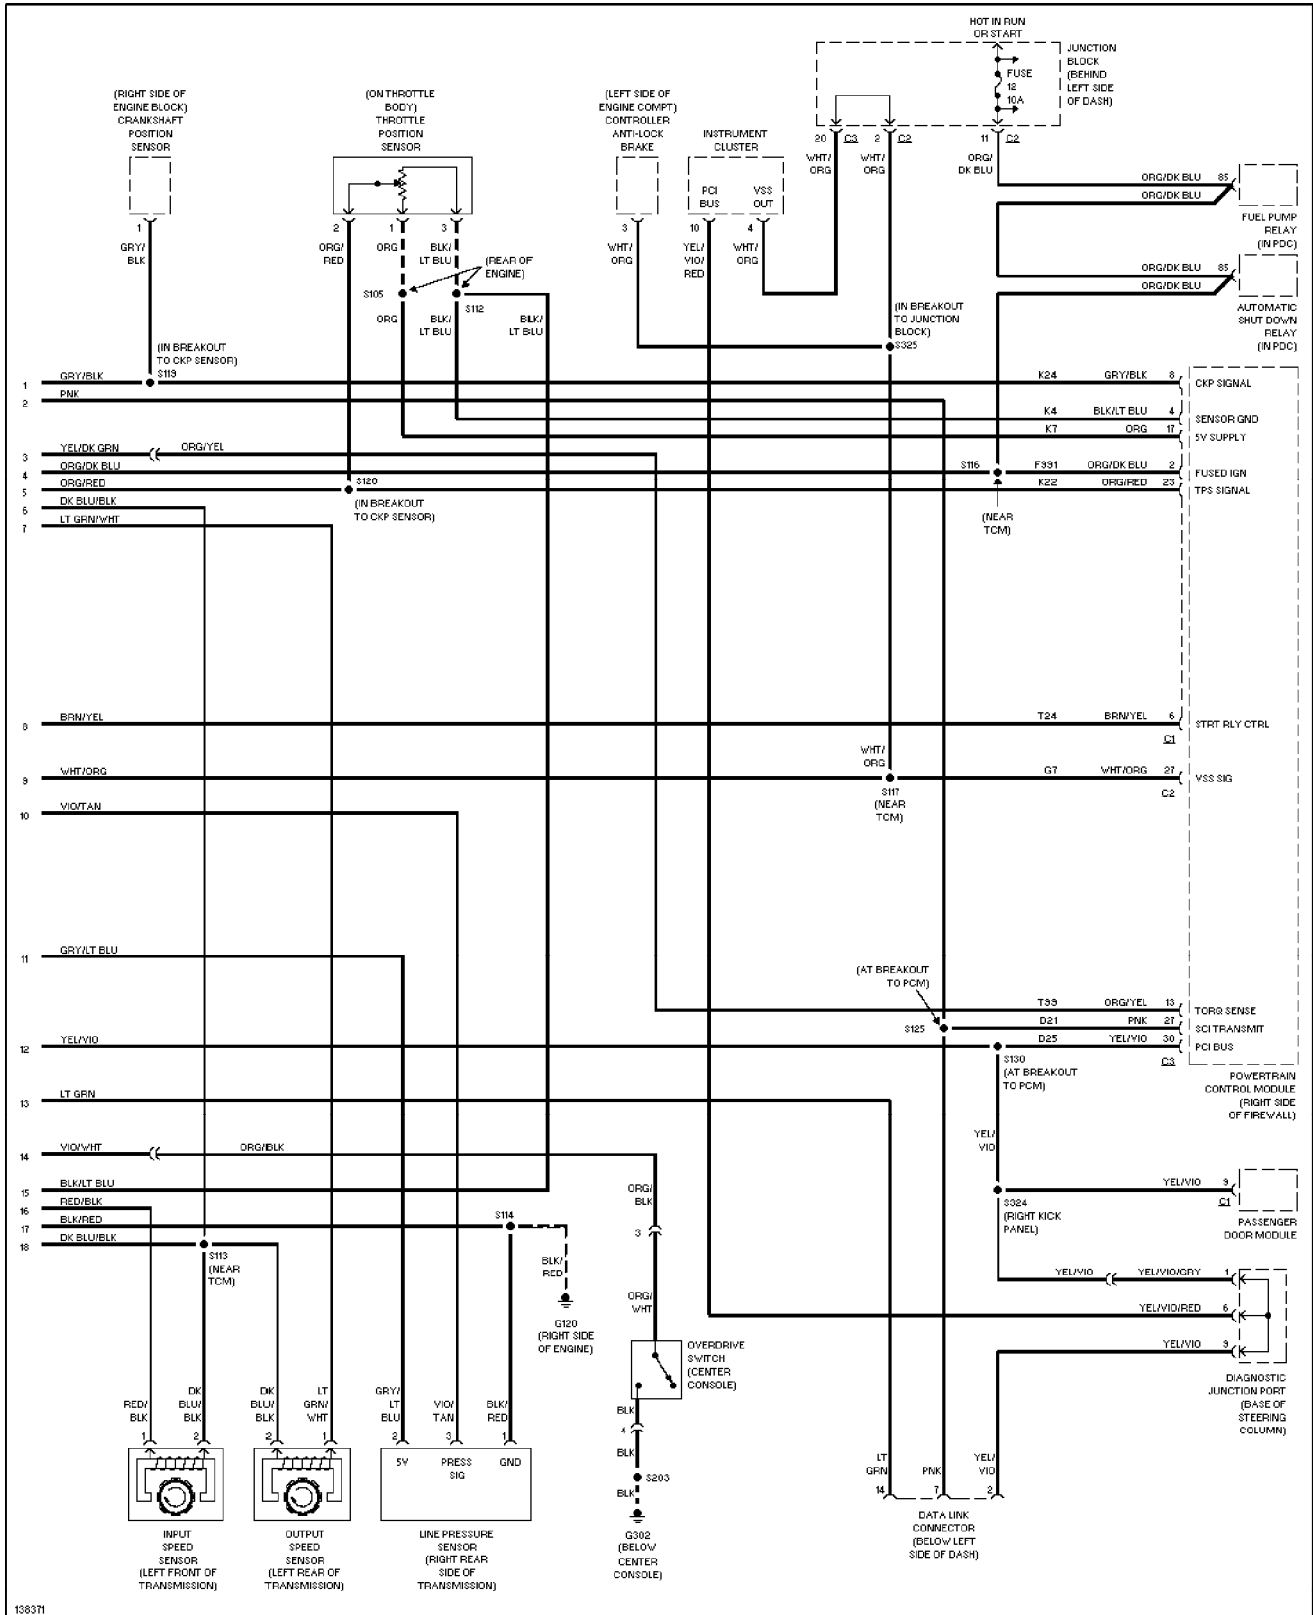

Starting Circuit (p. 47)

2000 Jeep Grand Cherokee

SYSTEM WIRING DIAGRAMS

Supplemental Restraint Circuit (p. 48)

2000 Jeep Grand Cherokee

SYSTEM WIRING DIAGRAMS

4.0L, A/T Circuit (p. 49)

2000 Jeep Grand Cherokee

SYSTEM WIRING DIAGRAMS

4.7L, A/T Circuit (1 of 2) (p. 50)

2000 Jeep Grand Cherokee

SYSTEM WIRING DIAGRAMS

4.7L, A/T Circuit (2 of 2) (p. 51)

2000 Jeep Grand Cherokee

SYSTEM WIRING DIAGRAMS
Trunk, Tailgate, Fuel Door Circuits (p. 52)
 2000 Jeep Grand Cherokee

SYSTEM WIRING DIAGRAMS

Warning System Circuits (p. 53)

2000 Jeep Grand Cherokee

SYSTEM WIRING DIAGRAMS

Wiper/Washer Circuit (p. 54)

2000 Jeep Grand Cherokee