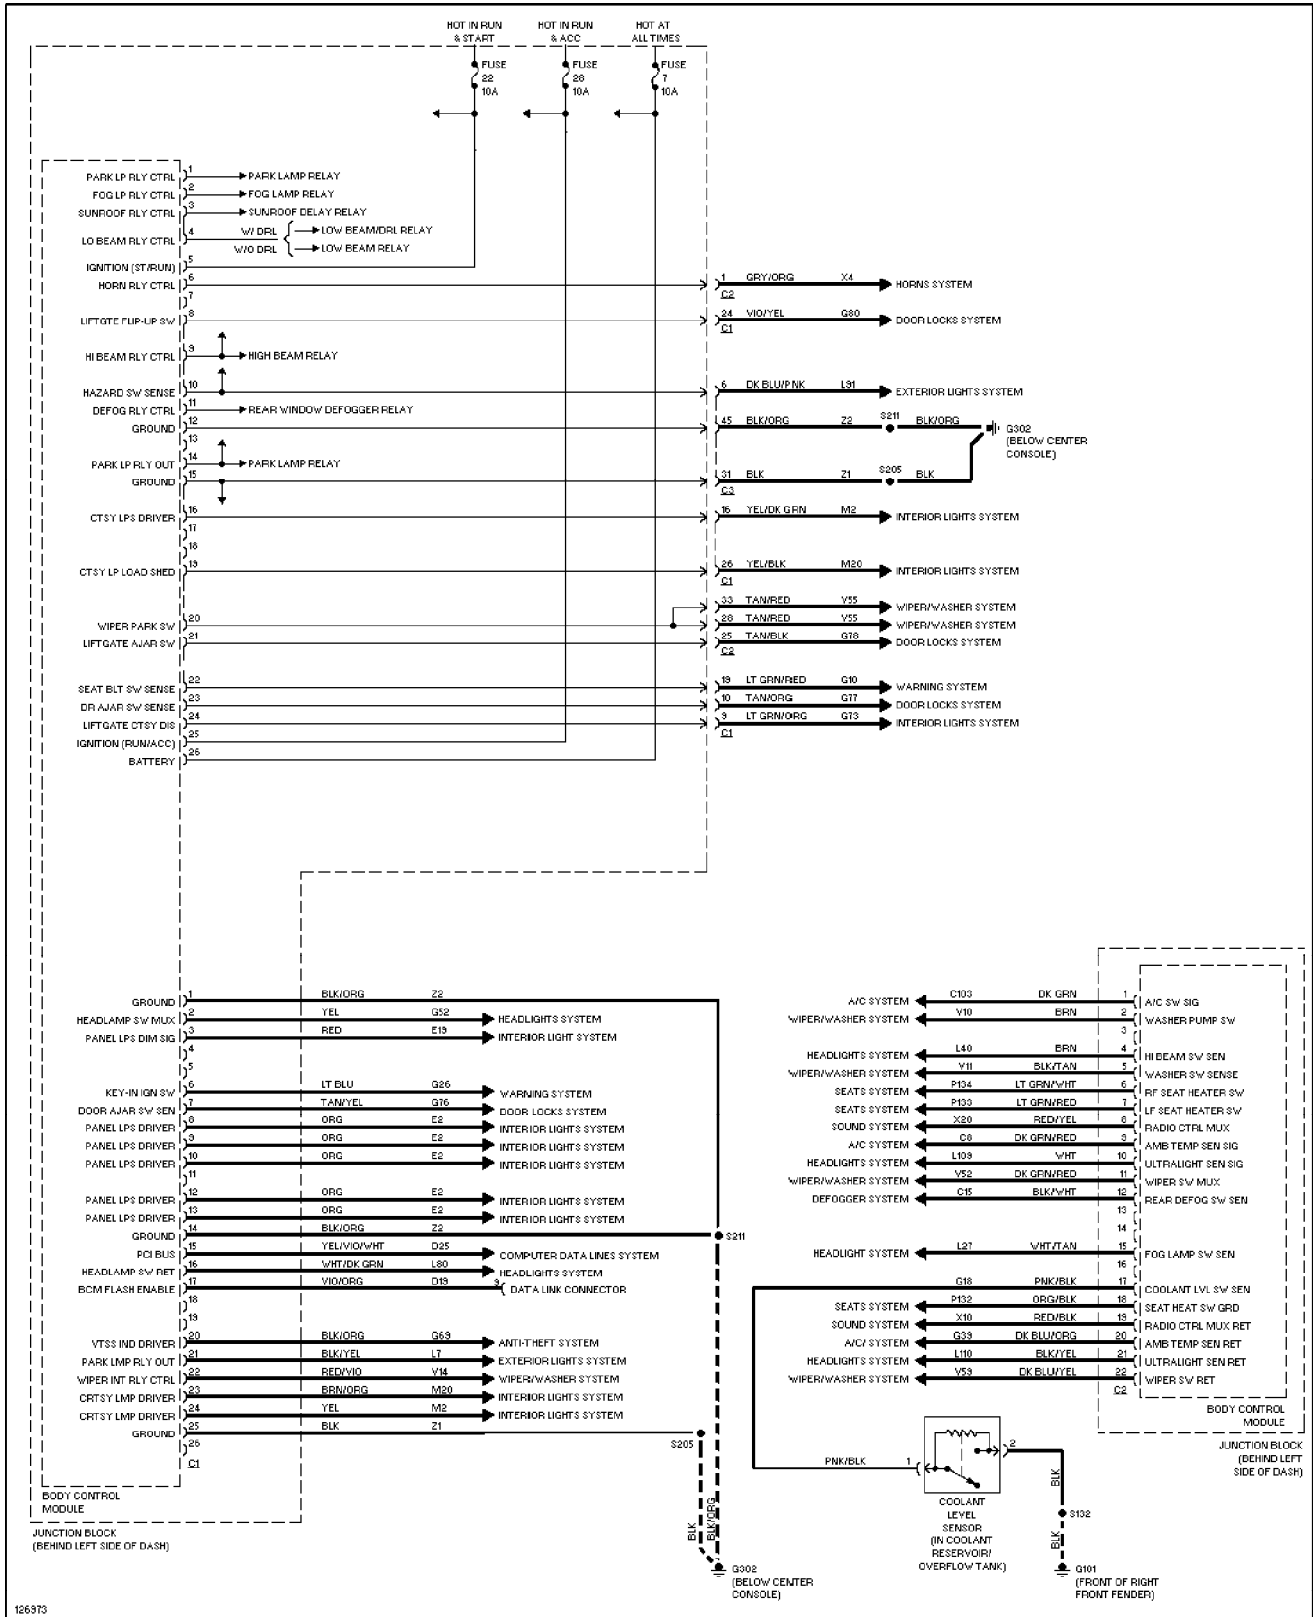

2000 Jeep Grand Cherokee

SYSTEM WIRING DIAGRAMS

Anti-theft Circuit (p. 4)

2000 Jeep Grand Cherokee

SYSTEM WIRING DIAGRAMS

Body Computer Circuits (p. 5)

2000 Jeep Grand Cherokee

SYSTEM WIRING DIAGRAMS

Computer Data Lines (p. 6)

2000 Jeep Grand Cherokee

SYSTEM WIRING DIAGRAMS

Cooling Fan Circuit (p. 7)

2000 Jeep Grand Cherokee

SYSTEM WIRING DIAGRAMS

Cruise Control Circuit (p. 8)

2000 Jeep Grand Cherokee