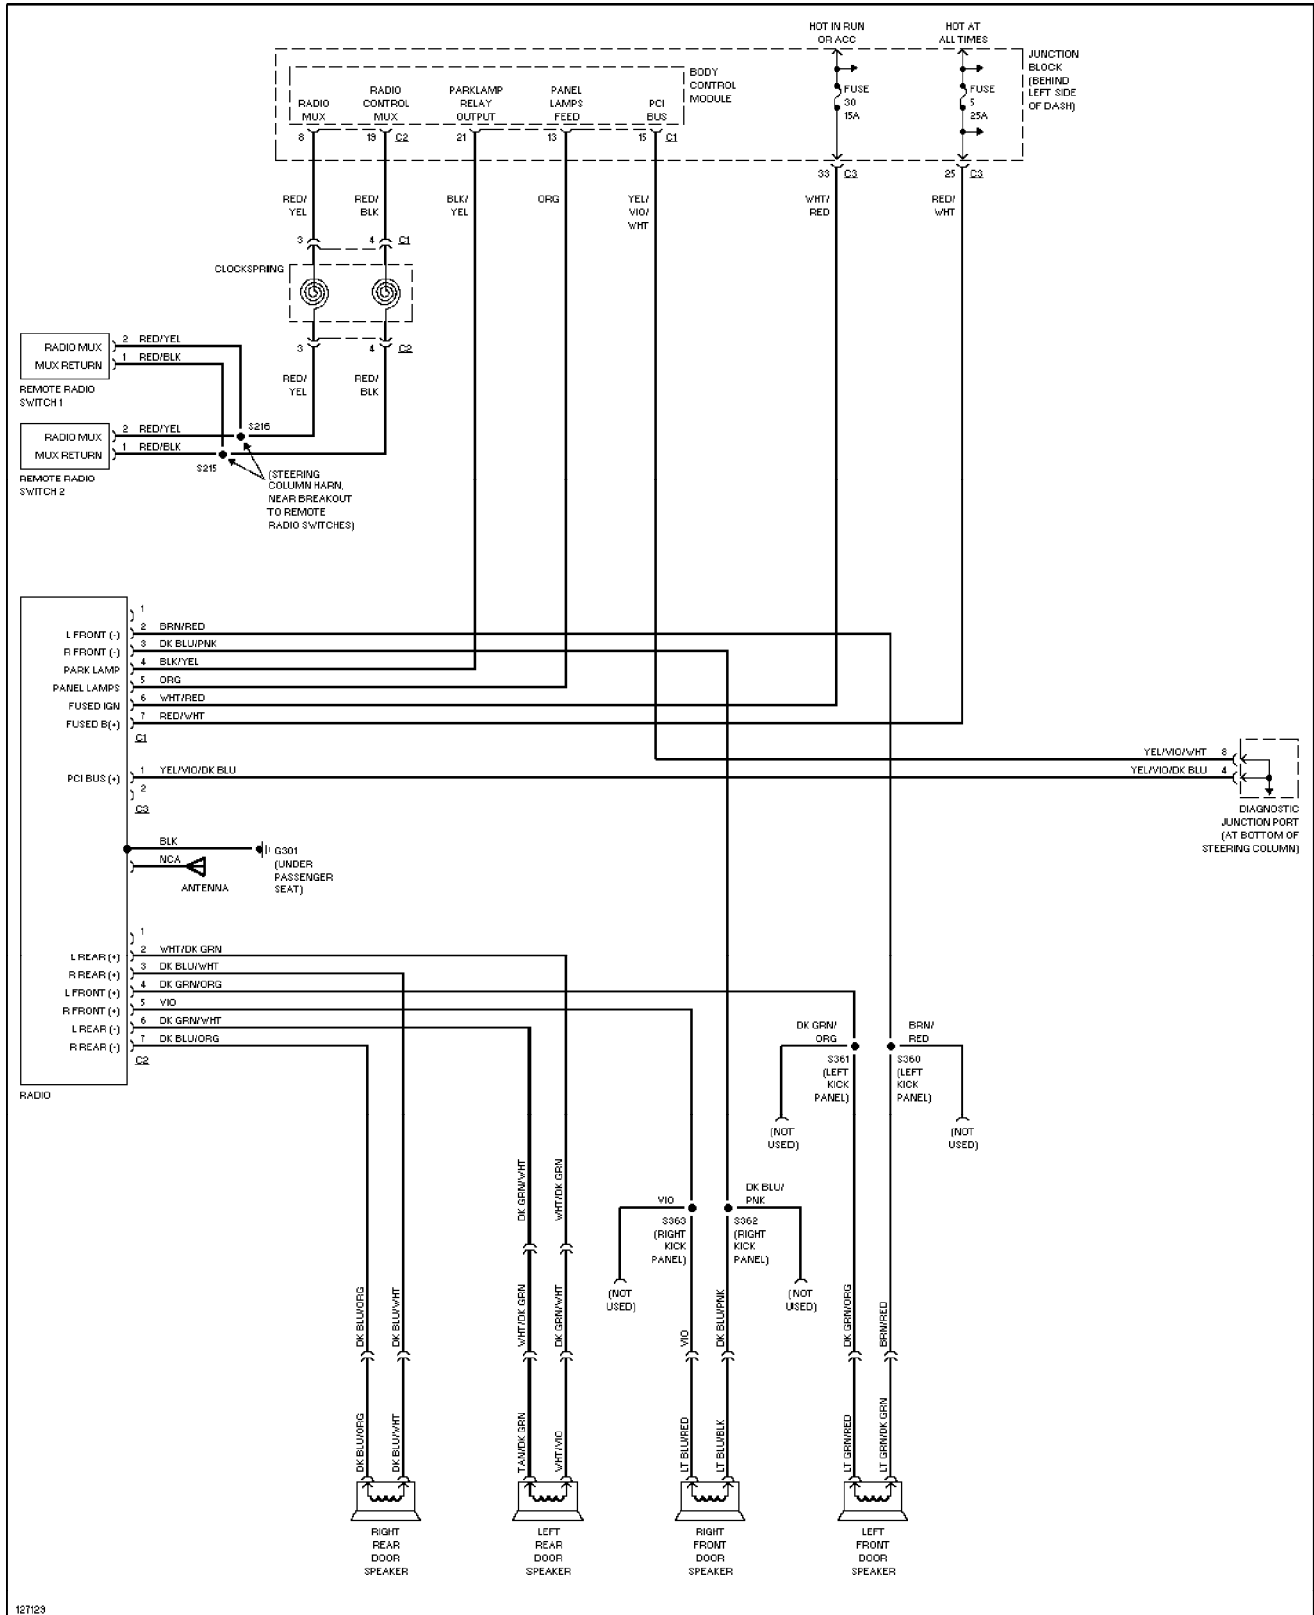

Power Seat Circuit, Base (p. 39)

2000 Jeep Grand Cherokee

SYSTEM WIRING DIAGRAMS

Power Seat Circuit, Midline (p. 40)

2000 Jeep Grand Cherokee

SYSTEM WIRING DIAGRAMS

Power Top/Sunroof Circuits (p. 41)

2000 Jeep Grand Cherokee

SYSTEM WIRING DIAGRAMS

Power Window Circuit (p. 42)

2000 Jeep Grand Cherokee

SYSTEM WIRING DIAGRAMS

Base Radio (p. 43)

2000 Jeep Grand Cherokee

SYSTEM WIRING DIAGRAMS

Premium Sound Radio Circuit (p. 44)

2000 Jeep Grand Cherokee

SYSTEM WIRING DIAGRAMS

Shift Interlock Circuit (p. 45)

2000 Jeep Grand Cherokee

SYSTEM WIRING DIAGRAMS

Charging Circuit (p. 46)

2000 Jeep Grand Cherokee

SYSTEM WIRING DIAGRAMS