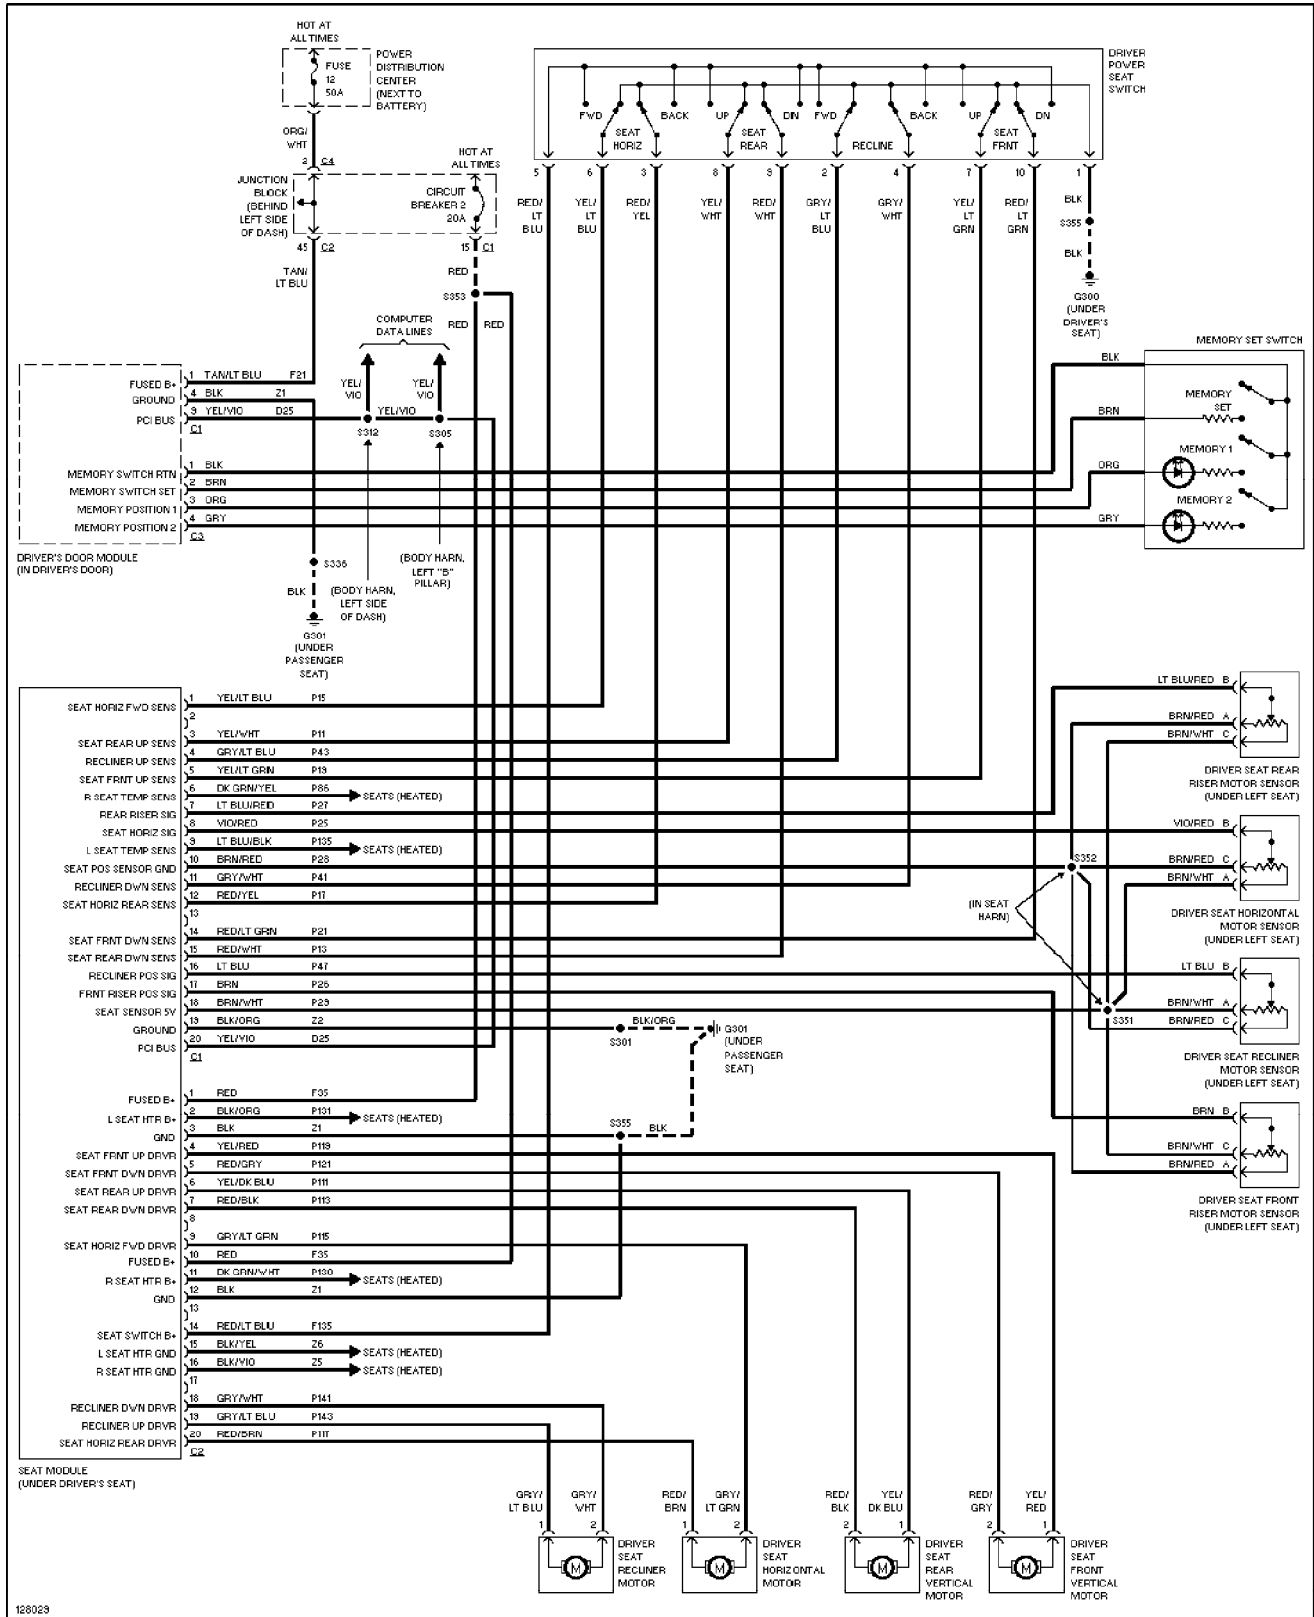

SYSTEM WIRING DIAGRAMS

Memory Seat Circuit (p. 31)

2000 Jeep Grand Cherokee