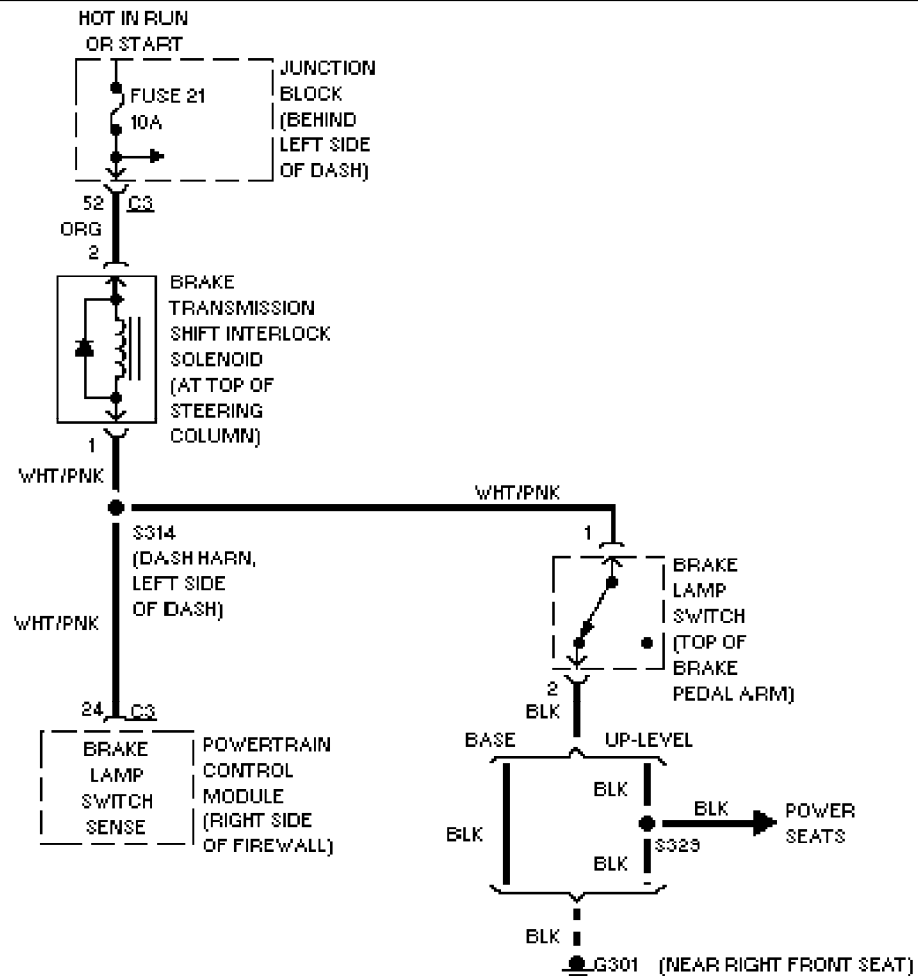

SYSTEM WIRING DIAGRAMS

Shift Interlock Circuit (p. 45)

2000 Jeep Grand Cherokee