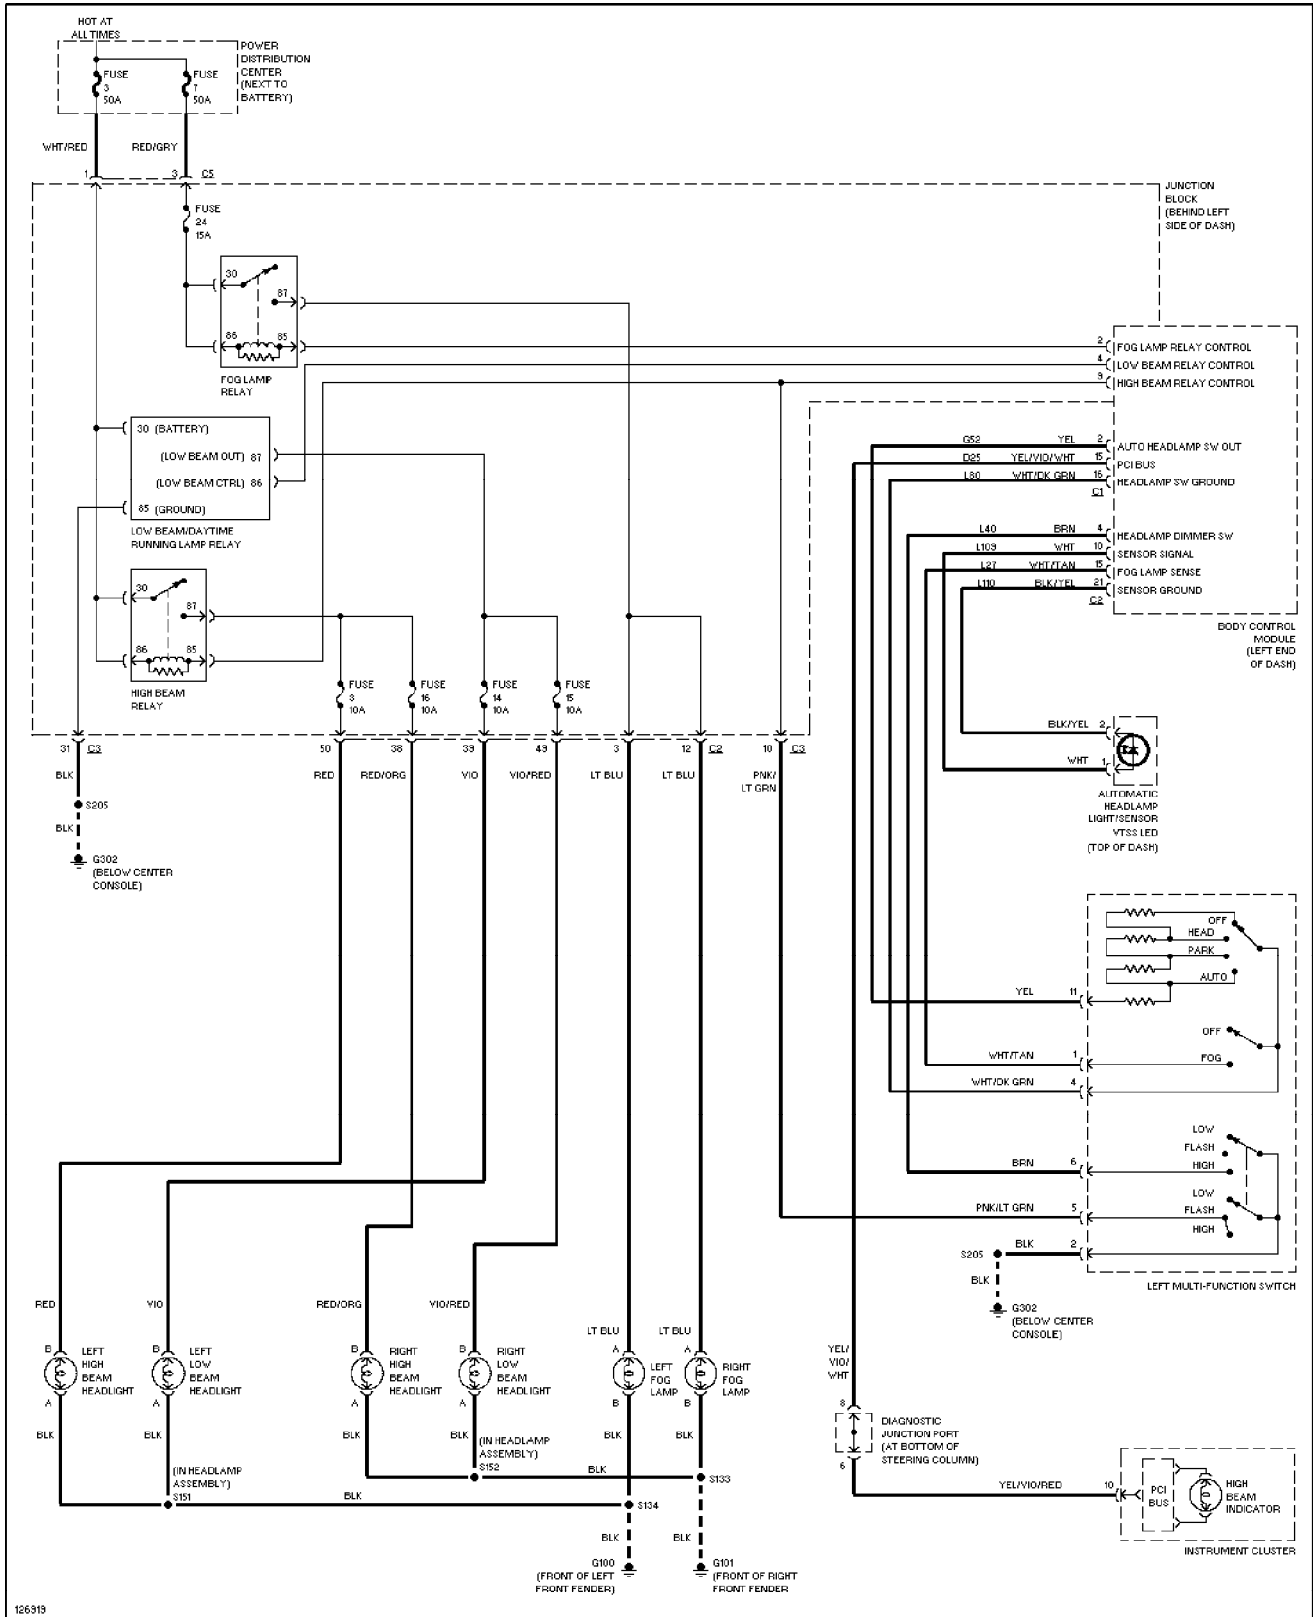

SYSTEM WIRING DIAGRAMS

Headlight Circuit, W/ DRL (p. 23)

2000 Jeep Grand Cherokee