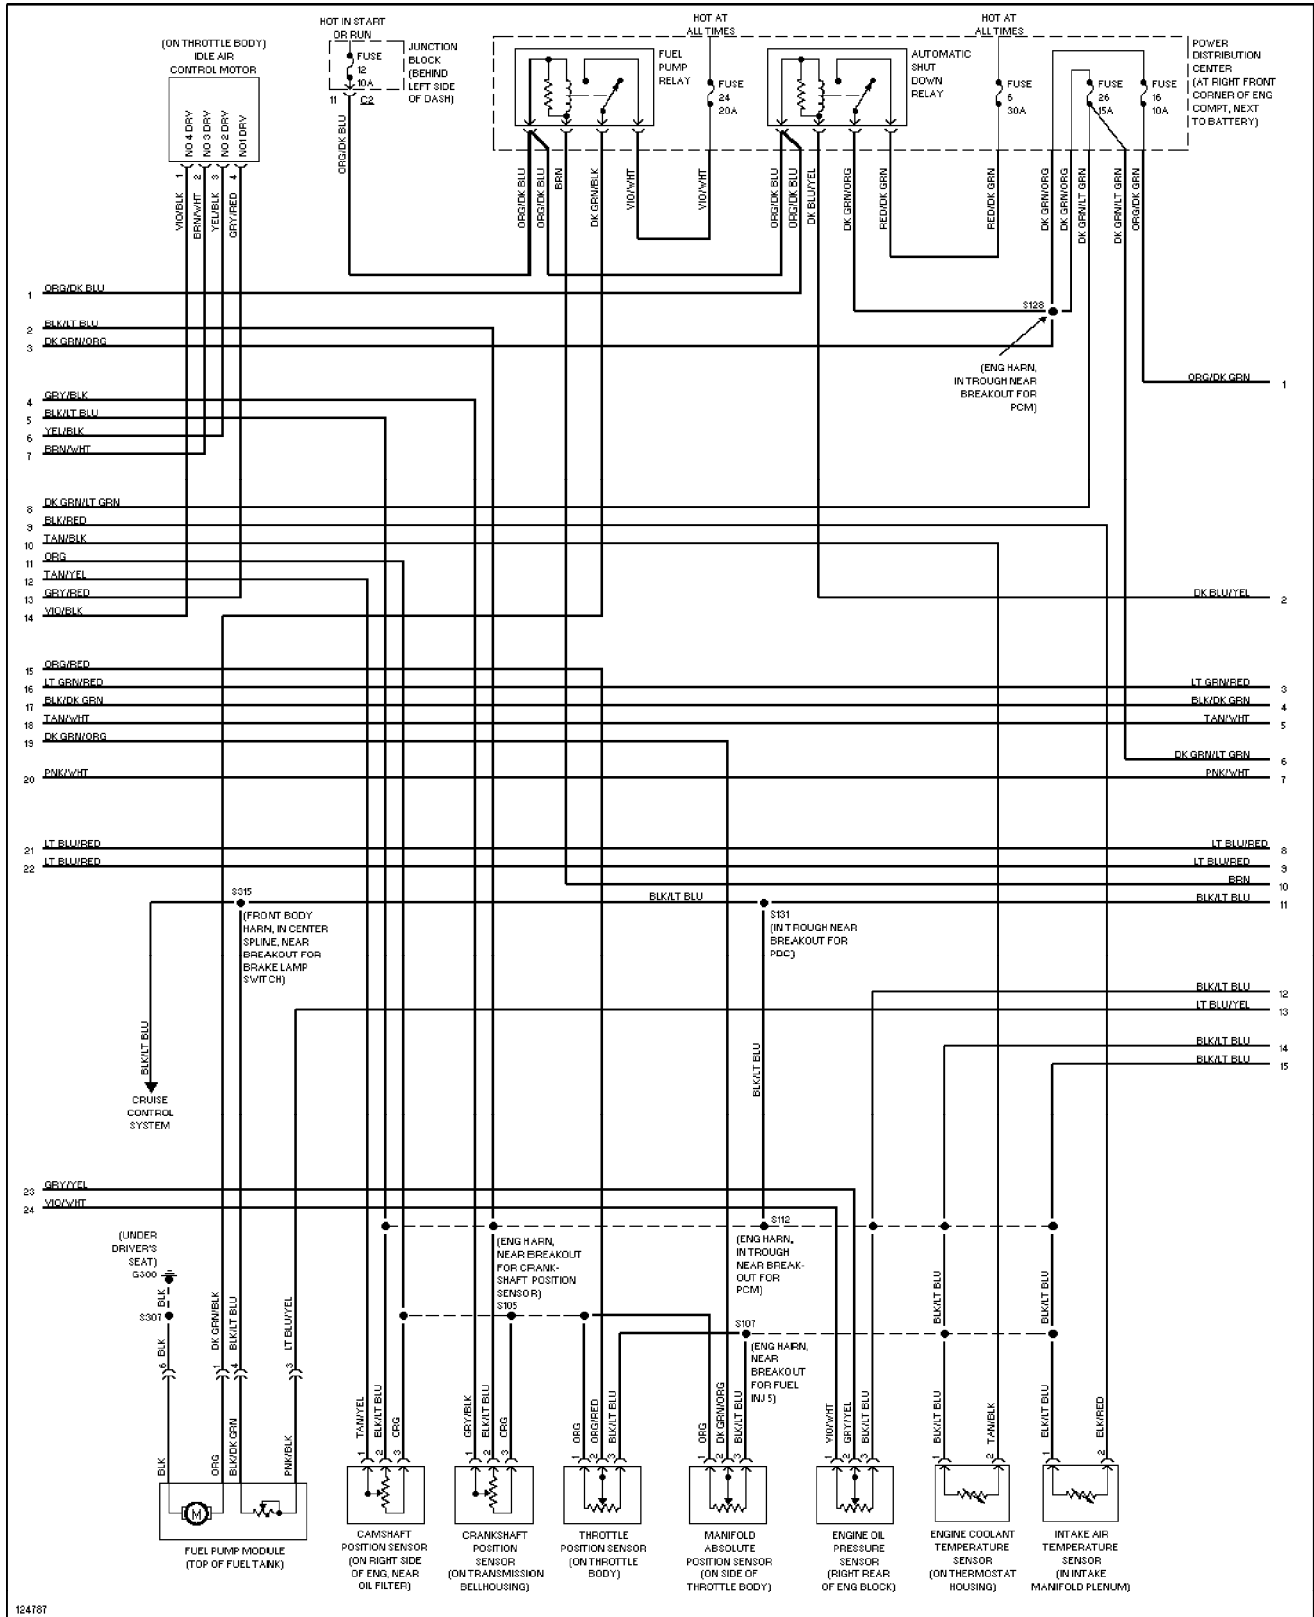

SYSTEM WIRING DIAGRAMS

4.0L, Engine Performance Circuits (2 of 3) (p. 11)

2000 Jeep Grand Cherokee