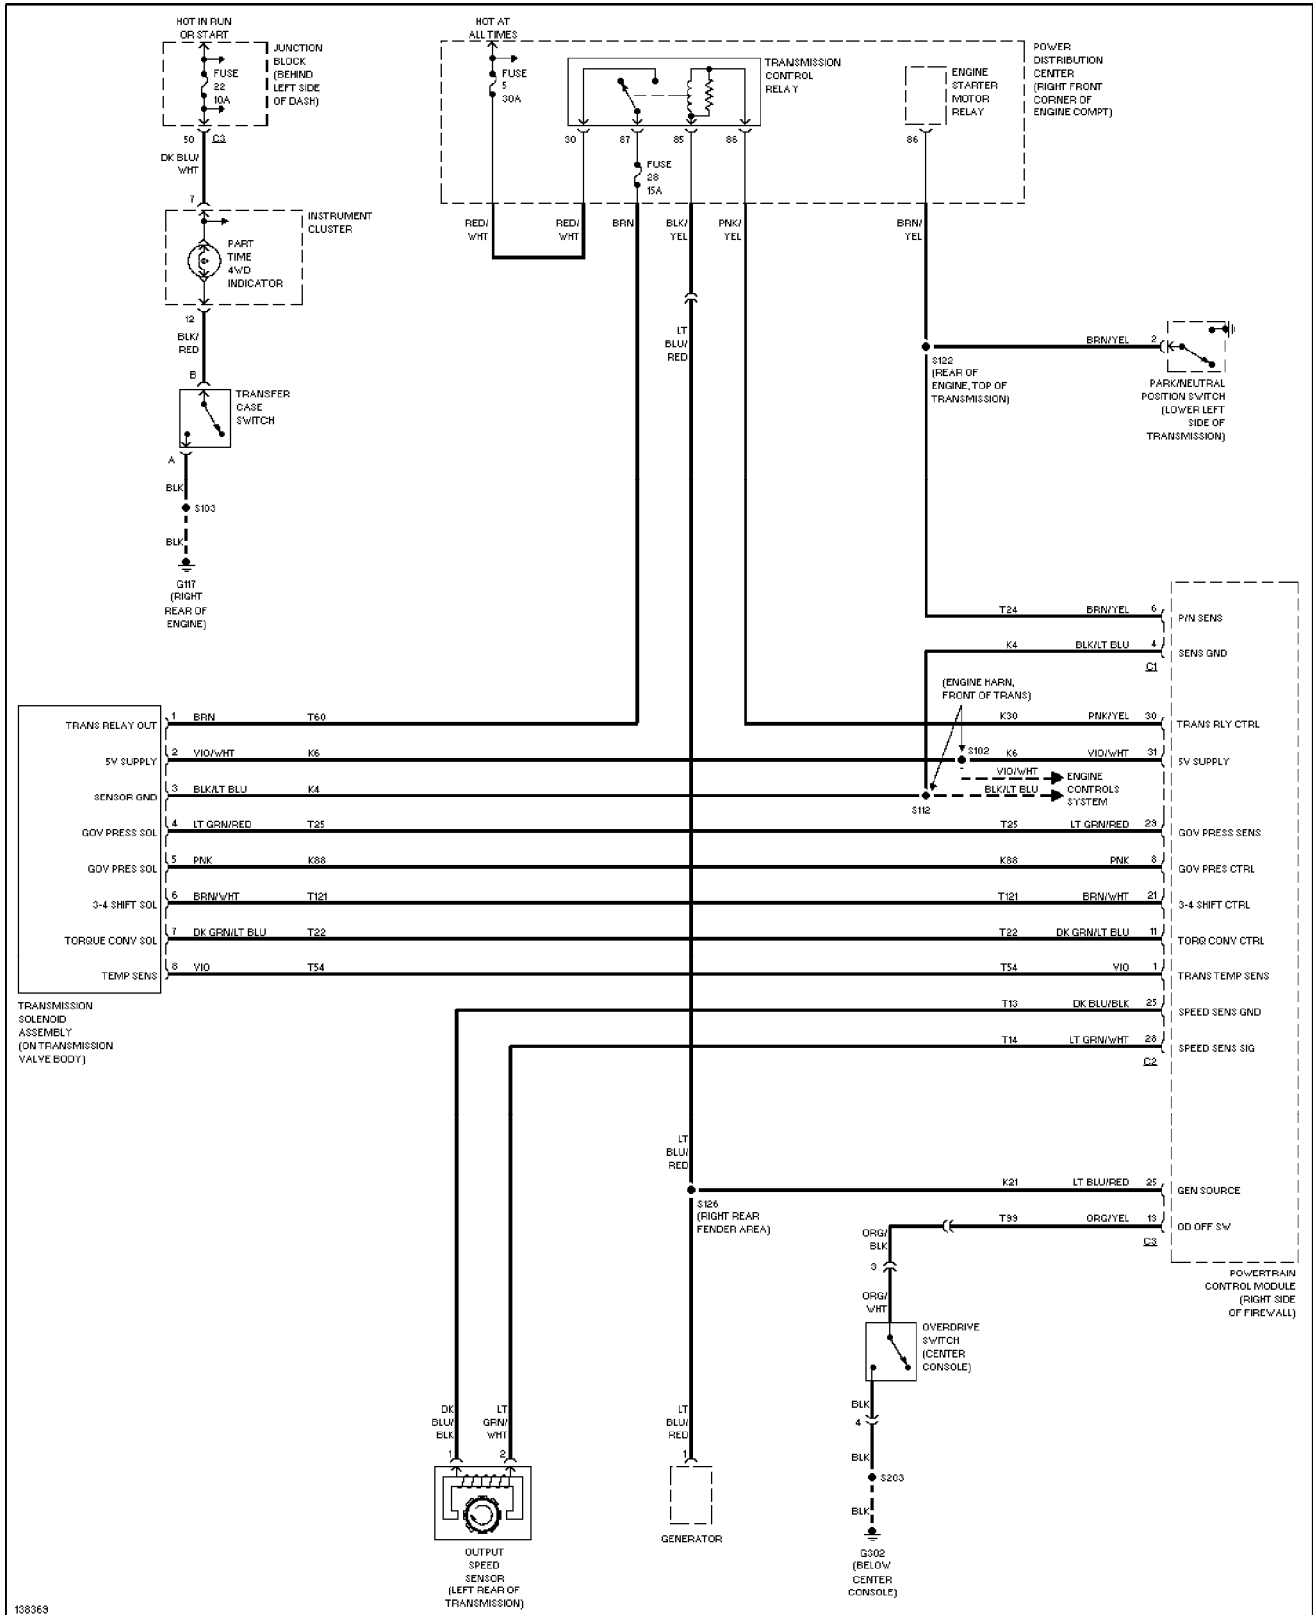

2000 Jeep Grand Cherokee

SYSTEM WIRING DIAGRAMS

Shift Interlock Circuit (p. 45)

2000 Jeep Grand Cherokee

SYSTEM WIRING DIAGRAMS

Charging Circuit (p. 46)

2000 Jeep Grand Cherokee

SYSTEM WIRING DIAGRAMS

Starting Circuit (p. 47)

2000 Jeep Grand Cherokee

SYSTEM WIRING DIAGRAMS

Supplemental Restraint Circuit (p. 48)

2000 Jeep Grand Cherokee

SYSTEM WIRING DIAGRAMS

4.0L, A/T Circuit (p. 49)

2000 Jeep Grand Cherokee

SYSTEM WIRING DIAGRAMS

4.7L, A/T Circuit (1 of 2) (p. 50)

2000 Jeep Grand Cherokee

SYSTEM WIRING DIAGRAMS

4.7L, A/T Circuit (2 of 2) (p. 51)

2000 Jeep Grand Cherokee

SYSTEM WIRING DIAGRAMS
Trunk, Tailgate, Fuel Door Circuits (p. 52)
 2000 Jeep Grand Cherokee