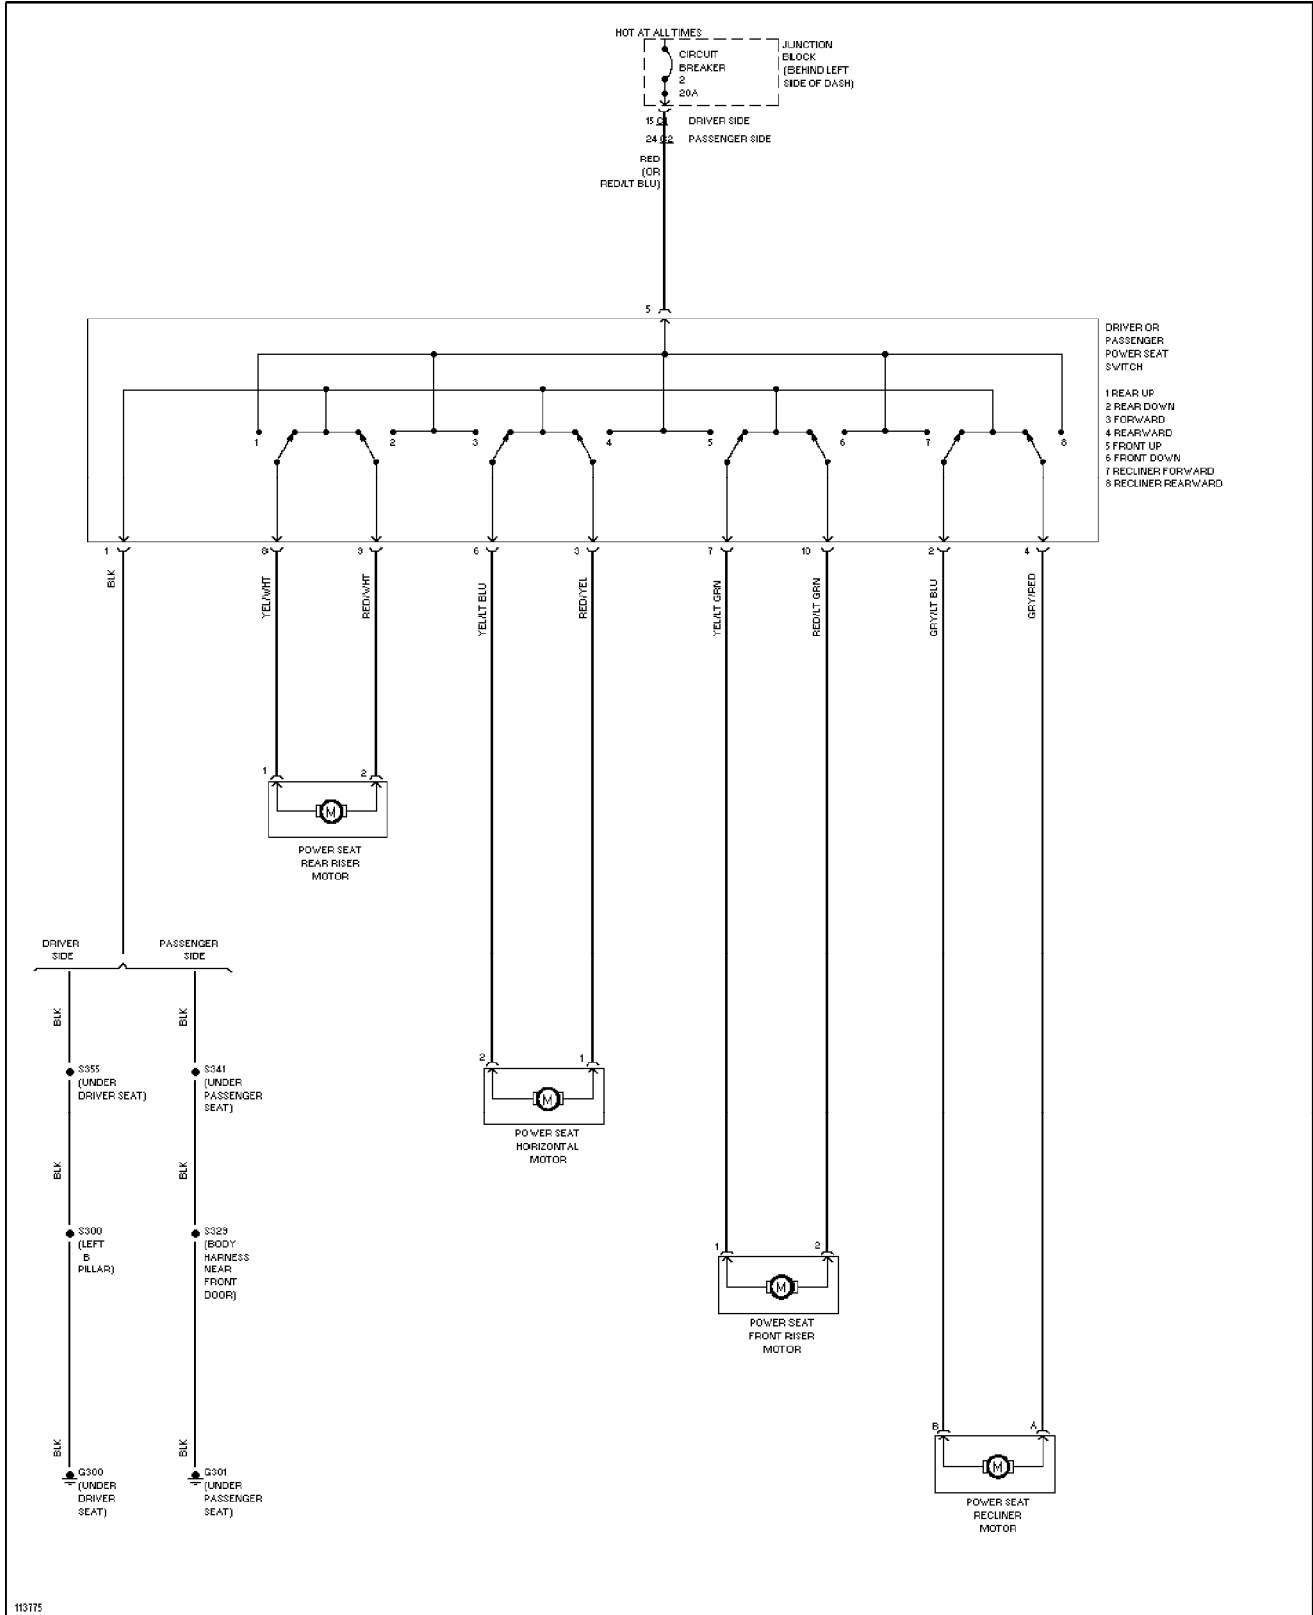

2000 Jeep Grand Cherokee

SYSTEM WIRING DIAGRAMS

Heated Seats Circuit (p. 37)

2000 Jeep Grand Cherokee

SYSTEM WIRING DIAGRAMS

Lumbar Circuit (p. 38)

2000 Jeep Grand Cherokee

SYSTEM WIRING DIAGRAMS

Power Seat Circuit, Base (p. 39)

2000 Jeep Grand Cherokee

SYSTEM WIRING DIAGRAMS

Power Seat Circuit, Midline (p. 40)

2000 Jeep Grand Cherokee

SYSTEM WIRING DIAGRAMS

Power Top/Sunroof Circuits (p. 41)

2000 Jeep Grand Cherokee