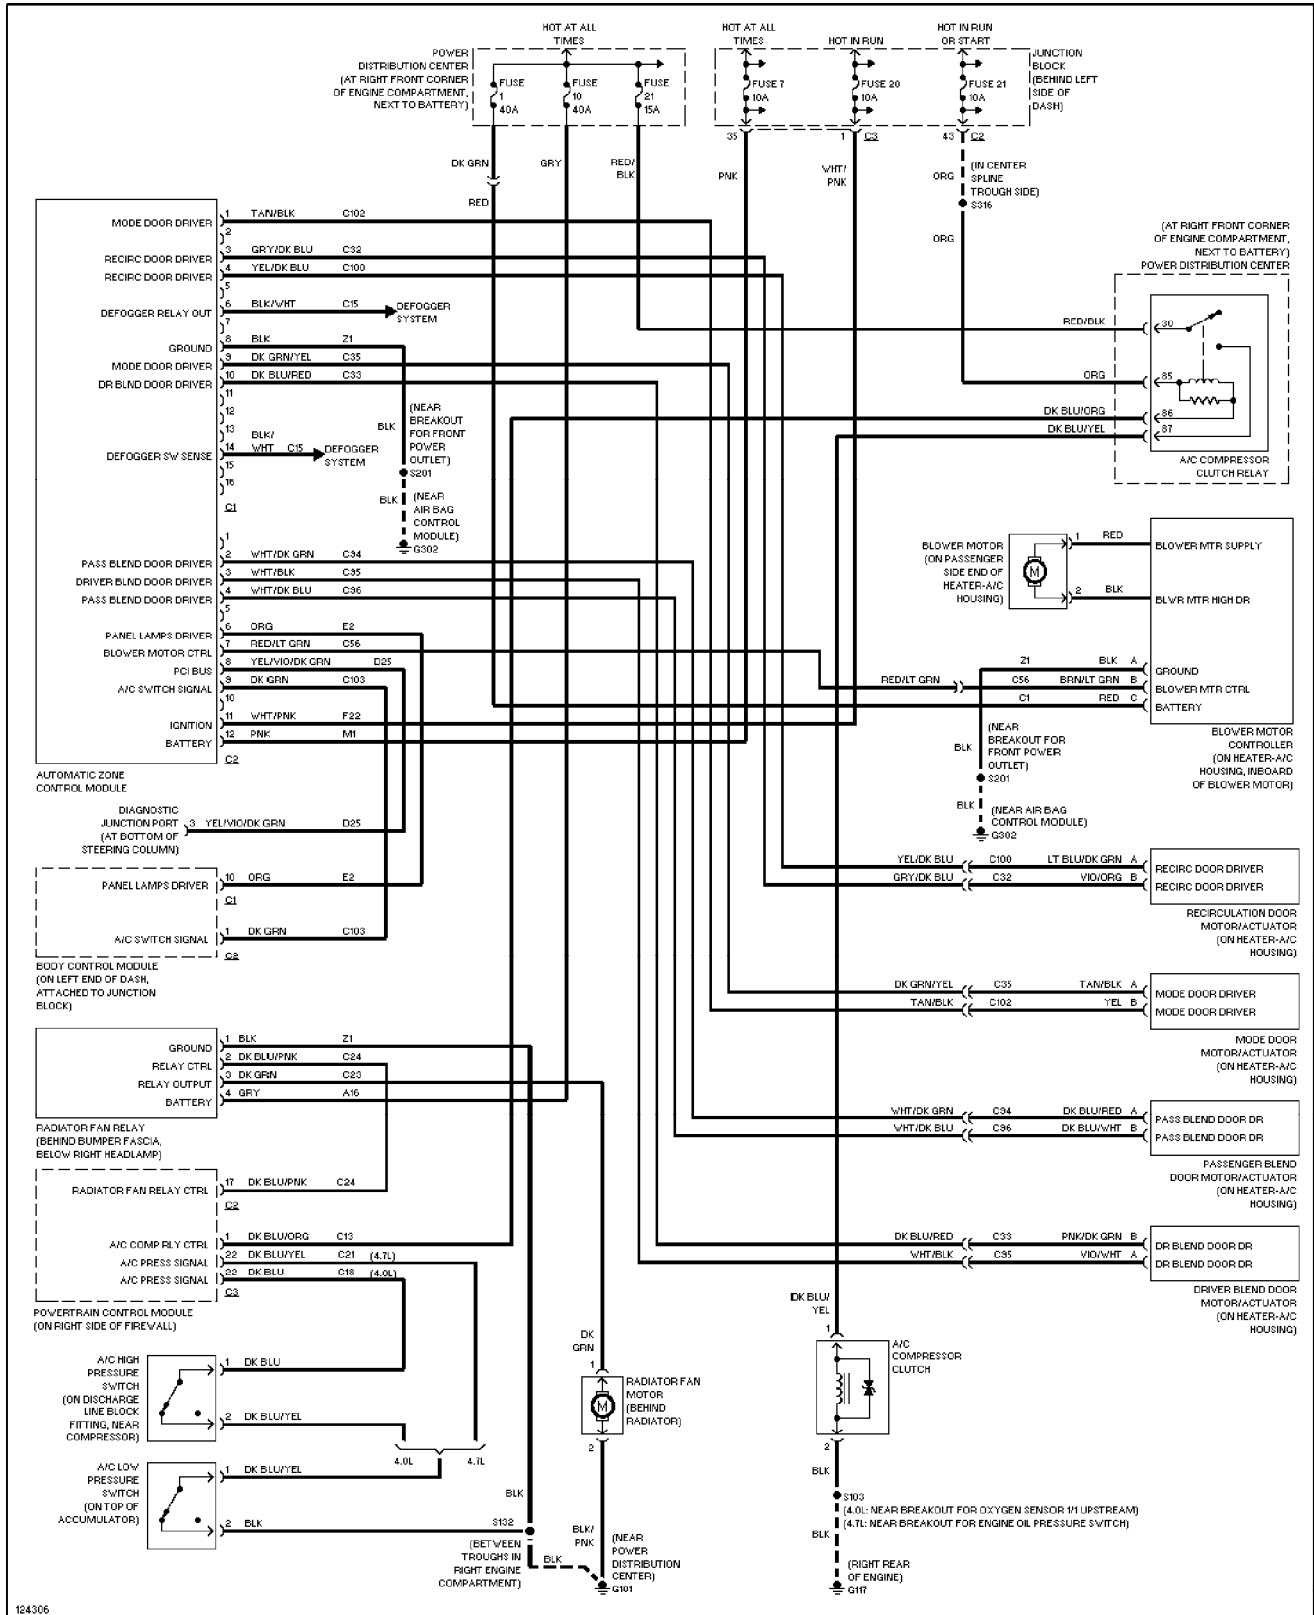

SYSTEM WIRING DIAGRAMS

Automatic A/C Circuit 2000 Jeep Grand Cherokee

CDR@WP.PL

SYSTEM WIRING DIAGRAMS

Manual A/C Circuit (p. 2)

2000 Jeep Grand Cherokee

SYSTEM WIRING DIAGRAMS

Anti-lock Brake Circuits (p. 3)