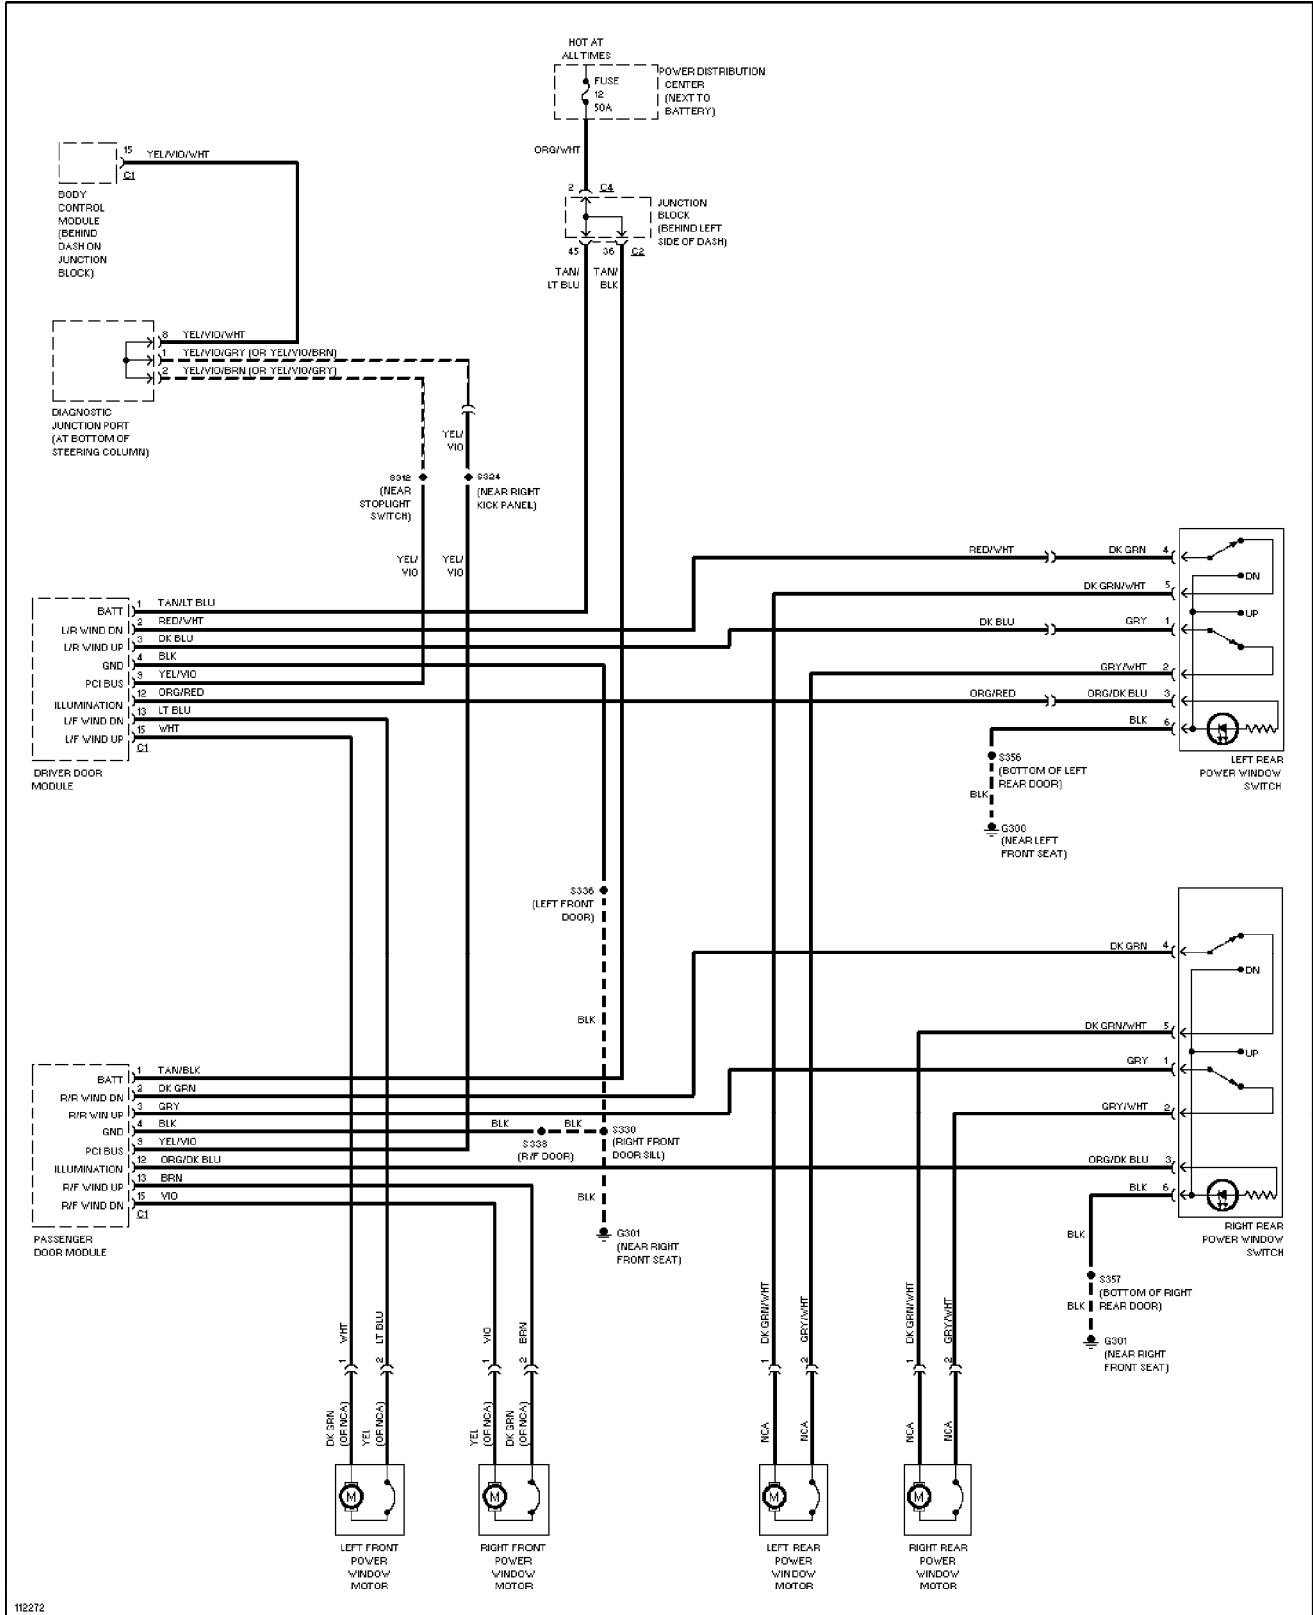

SYSTEM WIRING DIAGRAMS

Power Window Circuit (p. 42)

2000 Jeep Grand Cherokee